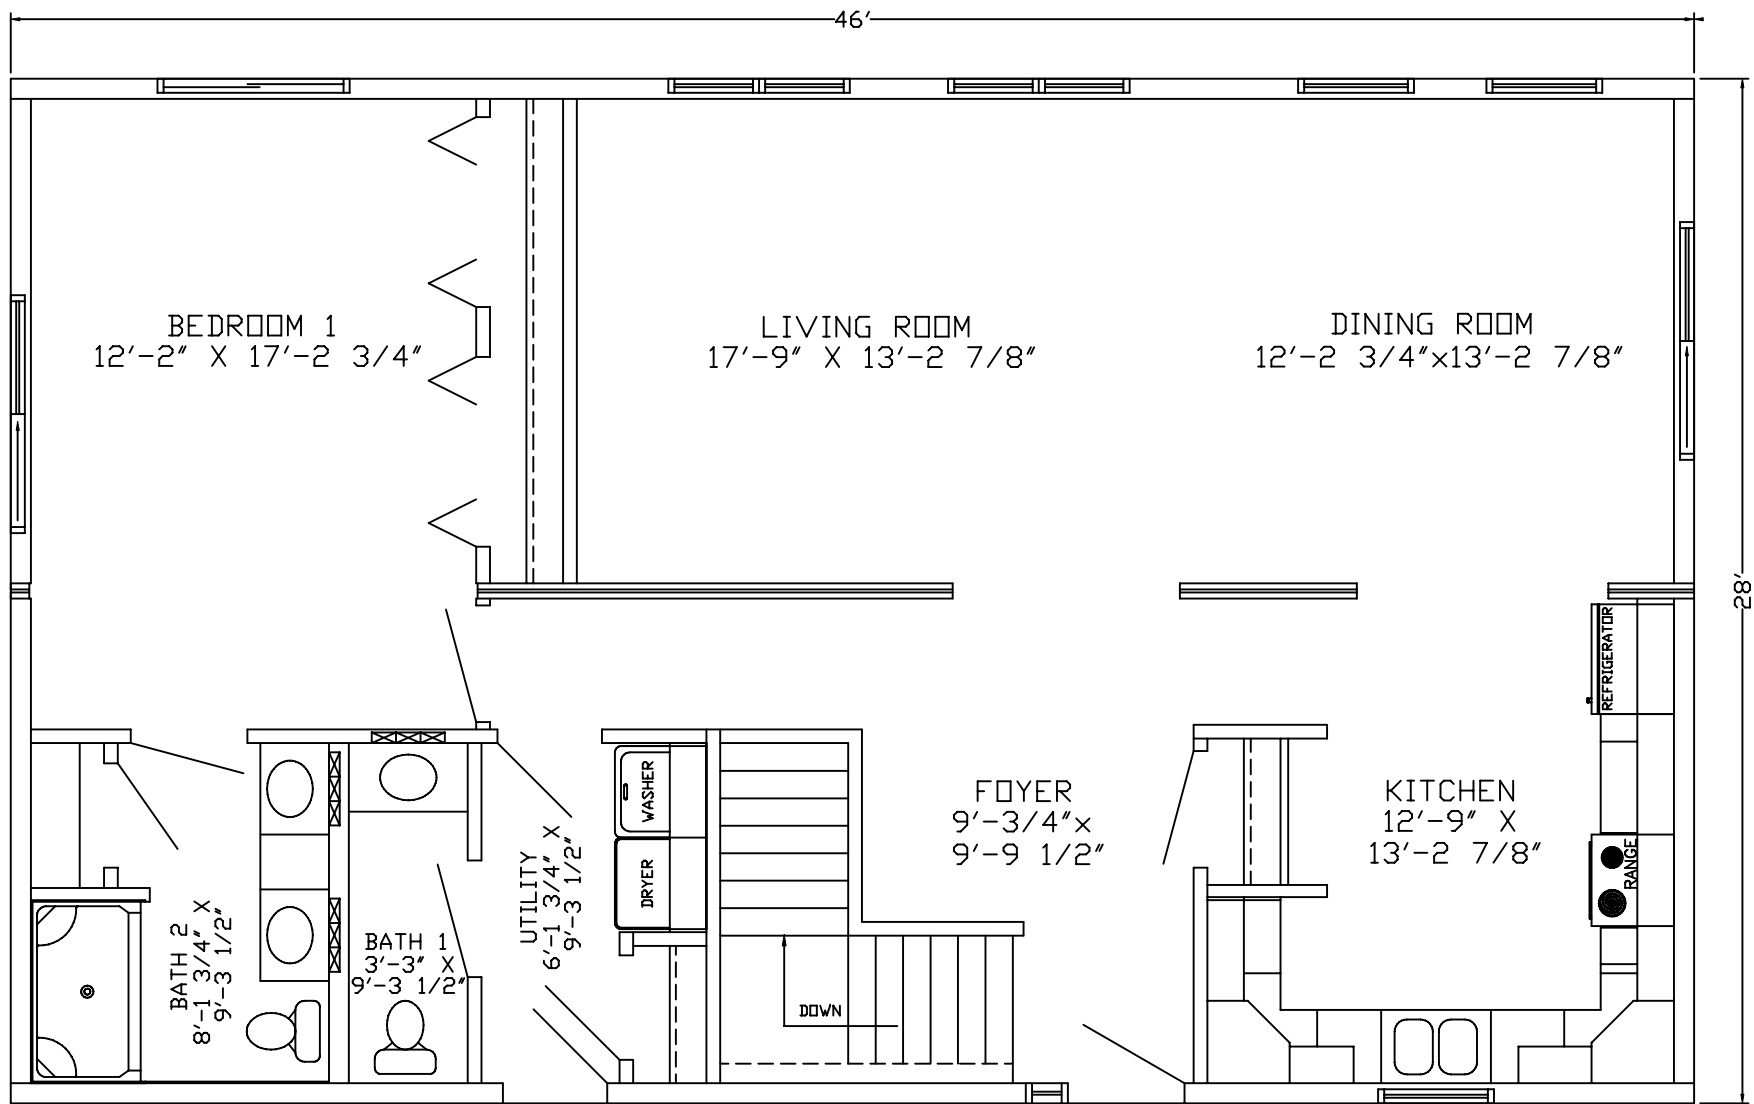

| | |
|--------|---------------|
| SERIES | PREMIUM |
| MODEL | 26 WIDE RANCH |

FLOOR PLAN

DATE :
1-4-2005

HOUSE NUMBER :
05-004

PITTSVILLE
HOMES INC
BOX C - HWY 80 SOUTH
PITTSVILLE, WISCONSIN 54466

| | |
|--------|---------------|
| SERIES | PREMIUM |
| MODEL | 28 WIDE RANCH |

FLOOR PLAN

DATE :
5-14-09

HOUSE NUMBER :
09-005

PITTSVILLE
HOMES INC
BOX C - HWY 80 SOUTH
PITTSVILLE, WISCONSIN 54466