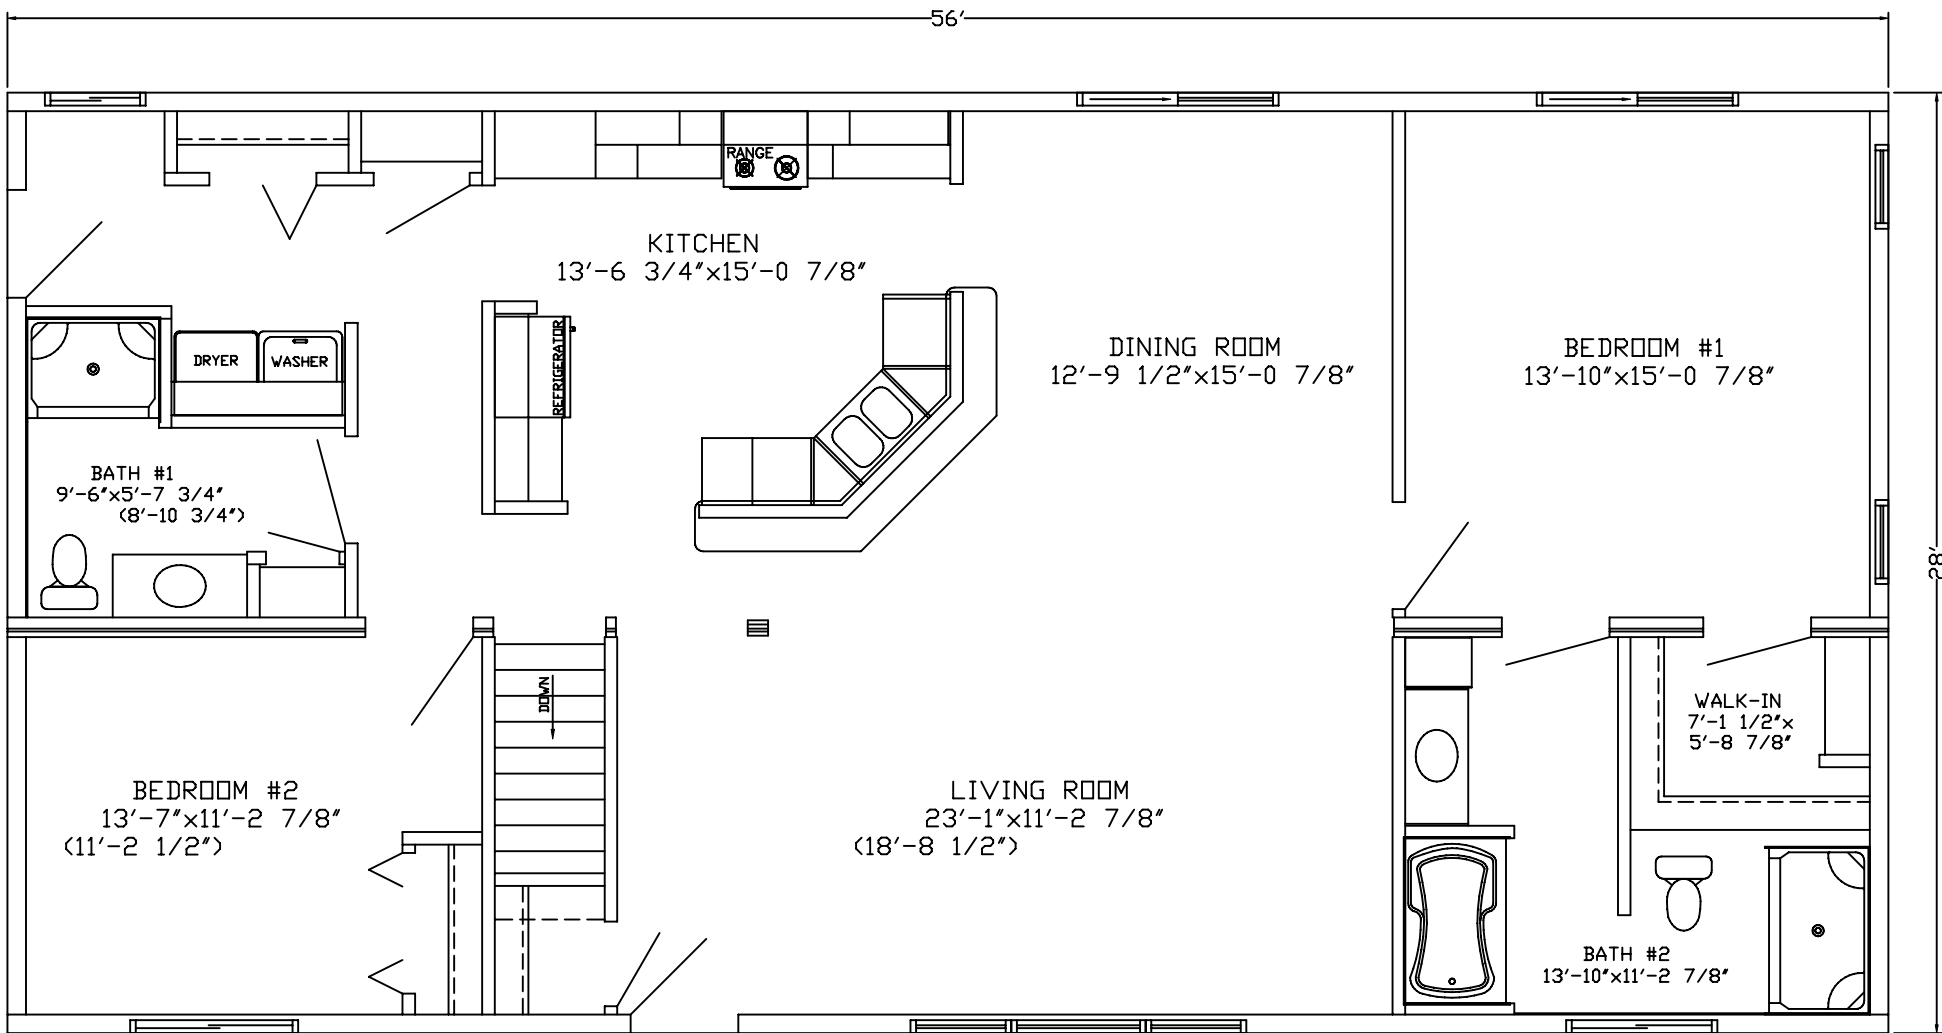

SERIES	PREMIUM
MODEL	MULTI-SECTION

FLOOR PLAN

DATE :
7-8-09

HOUSE NUMBER :
09-012

SERIES	PREMIUM
MODEL	28 WIDE RANCH

FLOOR PLAN

DATE :
11-4-2009

HOUSE NUMBER :
09-023

SERIES	PREMIUM
MODEL	28 WIDE RANCH

FLOOR PLAN

DATE :
5-19-10

HOUSE NUMBER :
10-014

PITTSVILLE
HOMES INC
BOX C - HWY 80 SOUTH
PITTSVILLE, WISCONSIN 54466

SERIES	PREMIUM
MODEL	28 WIDE RANCH

FLOOR PLAN

DATE :
10-25-10