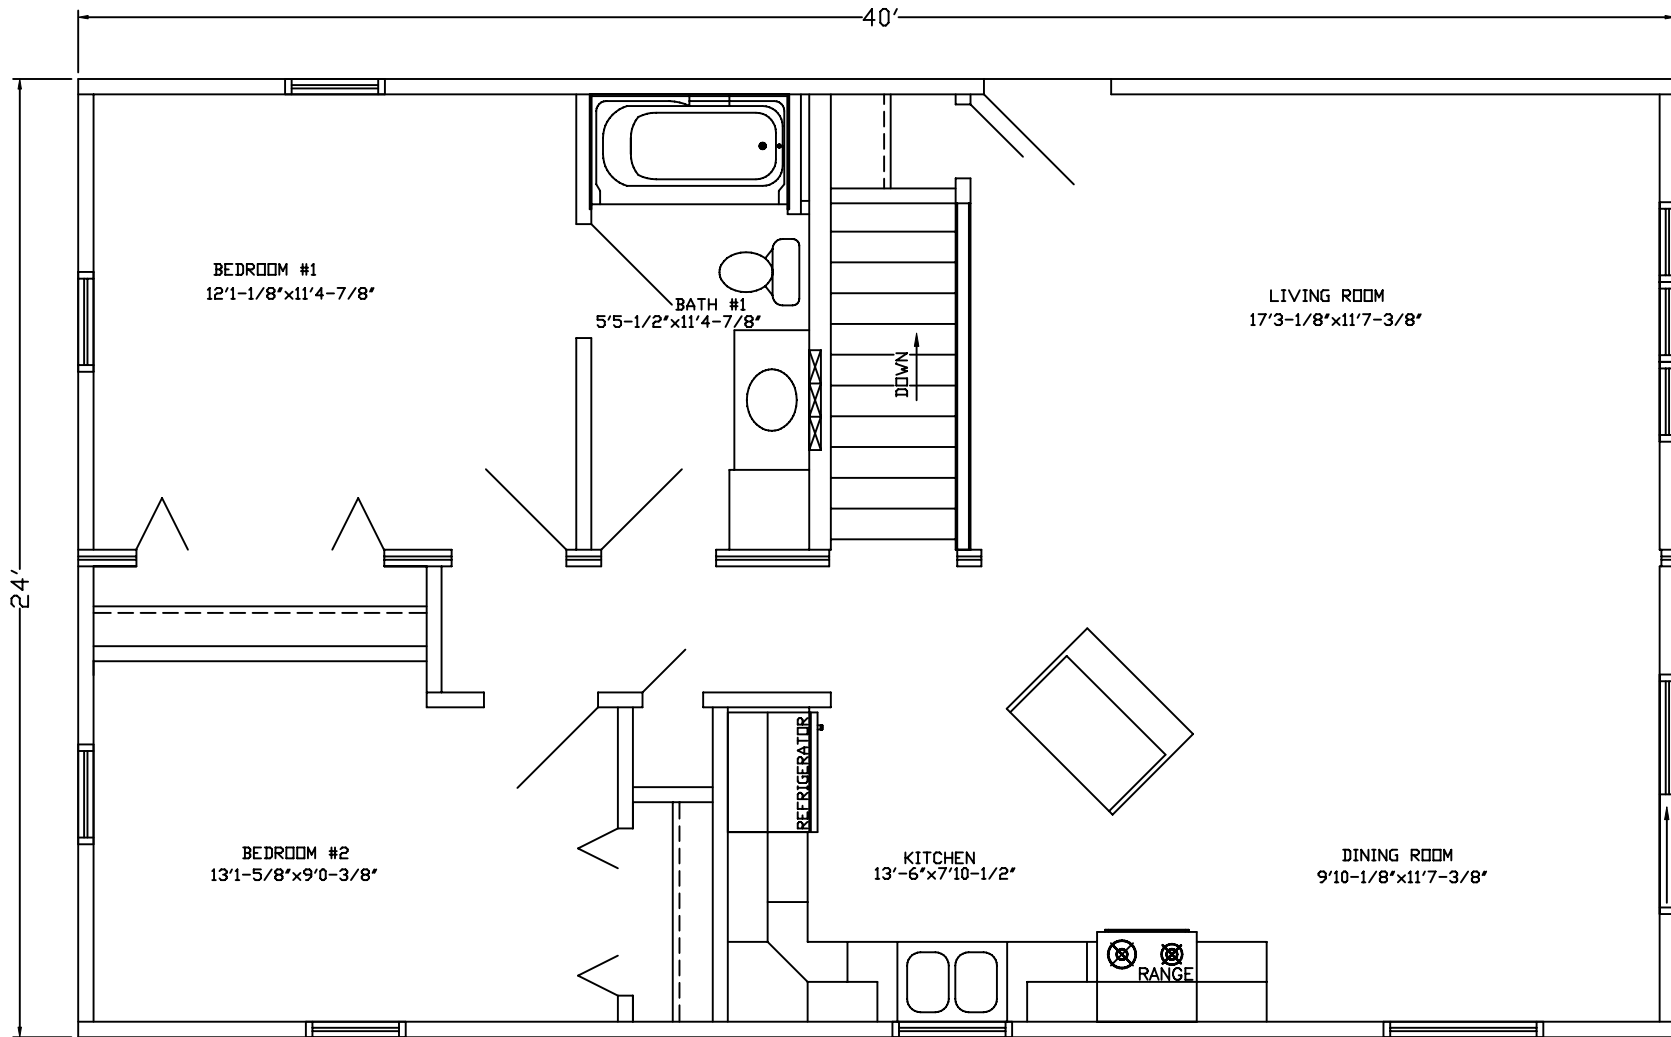

SERIES	PREMIUM
MODEL	24 WIDE RANCH

FLOOR PLAN

DATE	1-16-2001
------	-----------

HOUSE NUMBER	05-012
--------------	--------

PITTSVILLE
HOMES INC
 BOX C - HWY 80 SOUTH
 PITTSVILLE, WISCONSIN 54466

SERIES	PREMIUM
MODEL	24 WIDE RANCH

FLOOR PLAN

DATE
1-16-2001

HOUSE NUMBER
05-023

PITTSVILLE HOMES INC
 BOX C - HWY 80 SOUTH
 PITTSVILLE, WISCONSIN 54466

SERIES	PREMIUM
MODEL	24 WIDE RANCH

FLOOR PLAN

DATE	HOUSE NUMBER
1-16-2001	05-059

PITTSVILLE

SERIES	PREMIUM
MODEL	24 WIDE RANCH

FLOOR PLAN

DATE	HOUSE NUMBER
1-16-2001	05-088

PITTSVILLE HOMES INC.
 BOX C - HWY 80 SOUTH
 PITTSVILLE, WISCONSIN 54466

SERIES	PREMIUM
MODEL	26 WIDE RANCH

FLOOR PLAN

DATE :
9-17-07