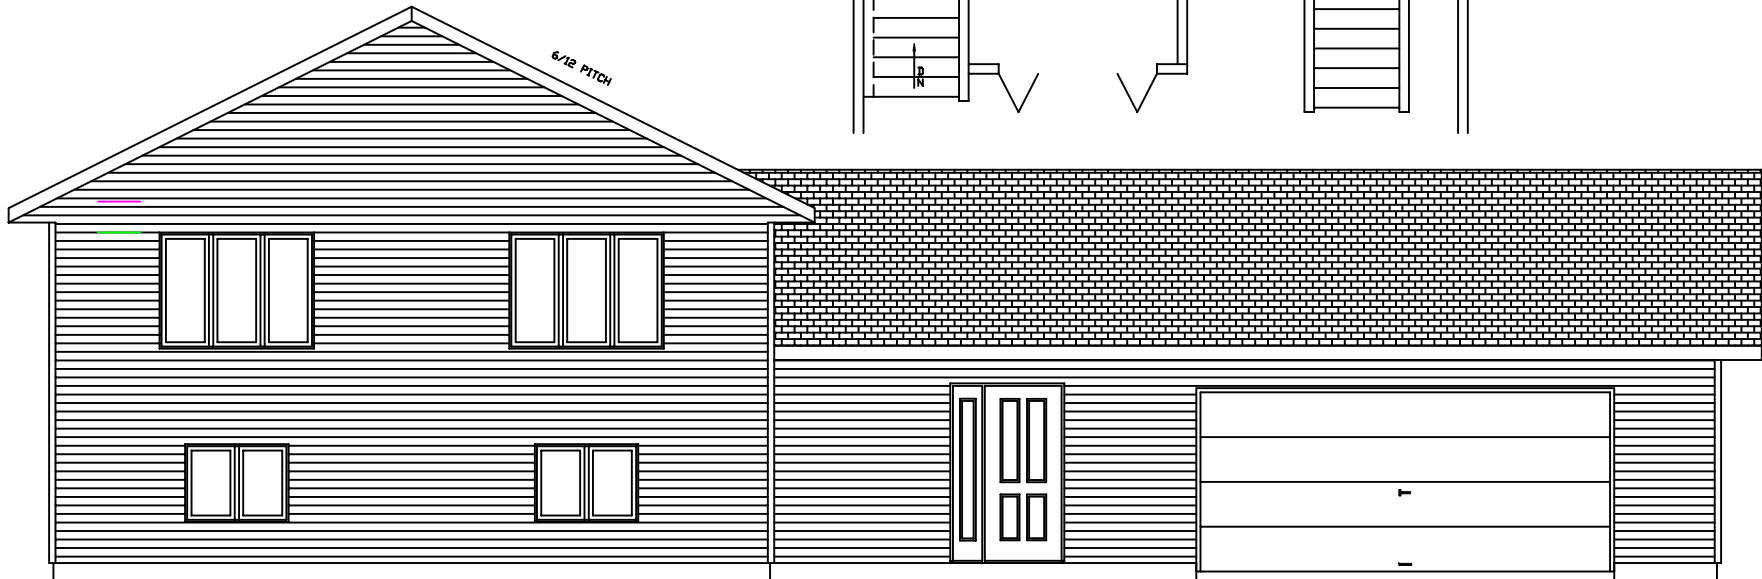

SERIES	PREMIUM
MODEL	30 WIDE RANCH

FLOOR PLAN

DATE :
4-21-08

HOUSE NUMBER :
08-009

PITTSVILLE
Quality
W.A. &
Sinc.

HOMES INC

**PITTSVILLE
HOMES INC**

BDX C - HWY 80 SOUTH
PITTSVILLE, WISCONSIN 54466

SERIES	PREMIUM
MODEL	28 WIDE RAISED RANCH

FLOOR PLAN

DATE :
7-1-09

HOUSE NUMBER :
09-011

PITTSVILLE HOMES INC
 BOX C - HWY 80 SOUTH
 PITTSVILLE, WISCONSIN 54466

PITTSVILLE
HOMES INC
 BOX C - HWY 80 SOUTH
 PITTSVILLE, WISCONSIN 54466