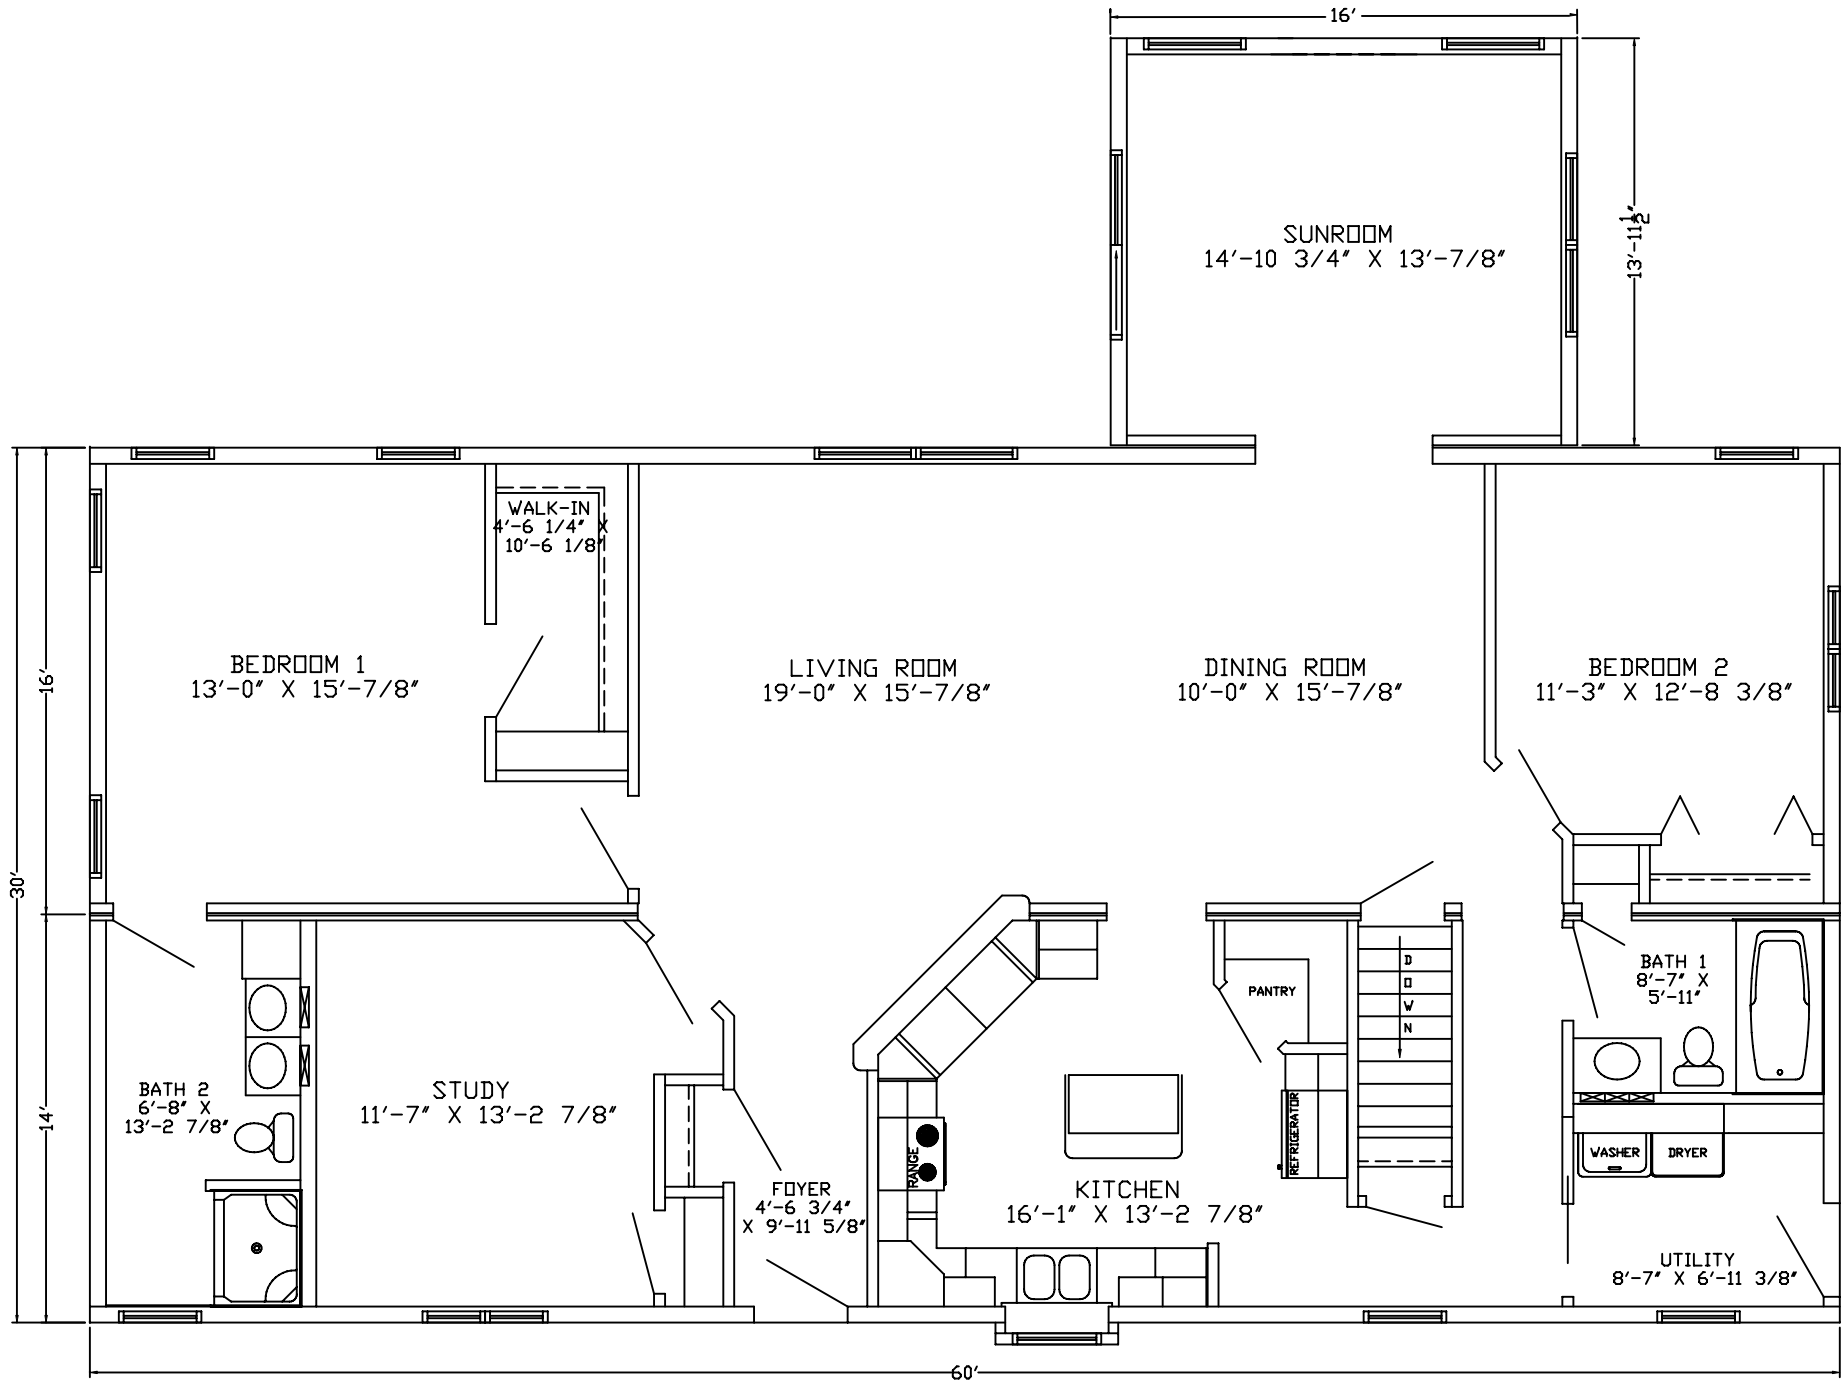

SERIES	PREMIUM
MODEL	24 WIDE RANCH

FLOOR PLAN

DATE	HOUSE NUMBER
1-16-2001	05-088

PITTSVILLE HOMES INC.
 BOX C - HWY 80 SOUTH
 PITTSVILLE, WISCONSIN 54466

SERIES	PREMIUM
MODEL	26 WIDE RANCH

FLOOR PLAN

DATE :
9-17-07

HOUSE NUMBER :
07-051

PITTSVILLE HOMES INC
 BOX C - HWY 90 SOUTH
 PITTSVILLE, WISCONSIN 54466

SERIES	PREMIUM
MODEL	28 WIDE RAISED RANCH

FLOOR PLAN

DATE :
7-1-05

HOUSE NUMBER :
08-005

PITTSVILLE HOMES INC
 BOX C - HWY 80 SOUTH
 PITTSVILLE, WISCONSIN 54466

SERIES	PREMIUM
MODEL	30 WIDE RANCH

FLOOR PLAN

DATE :
4-21-08

HOUSE NUMBER :
08-009

PITTSVILLE
Quality
W.A. &
Sinc.

HOMES INC

**PITTSVILLE
HOMES INC**

BDX C - HWY 80 SOUTH
PITTSVILLE, WISCONSIN 54466

SERIES	PREMIUM
MODEL	MULTI-SECTION

FLOOR PLAN

DATE :
7-8-09

HOUSE NUMBER :
09-012

SERIES	PREMIUM
MODEL	28 WIDE RANCH

FLOOR PLAN

DATE :
11-4-2009

HOUSE NUMBER :
09-023