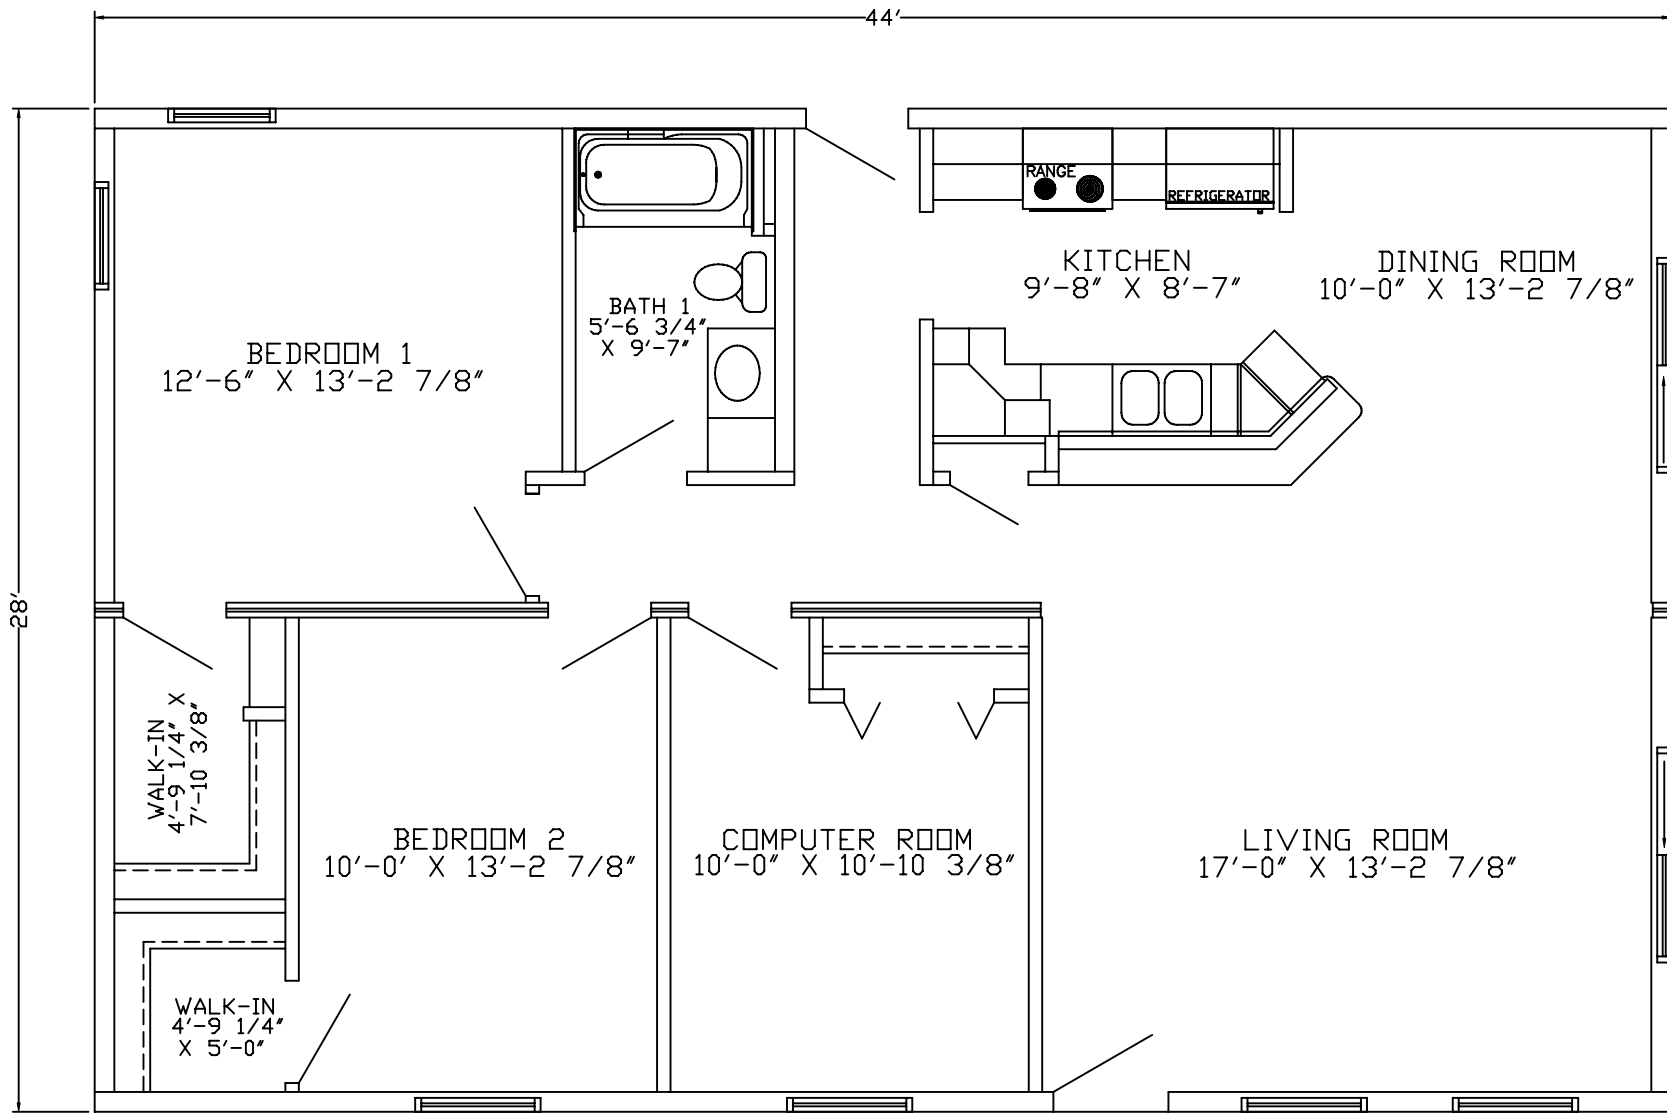

SERIES	PREMIUM
MODEL	28 WIDE RAISED RANCH

FLOOR PLAN

DATE :
7-1-09

HOUSE NUMBER :
09-011

PITTSVILLE HOMES INC
 BOX C - HWY 80 SOUTH
 PITTSVILLE, WISCONSIN 54466

PITTSVILLE
HOMES INC
 BOX C - HWY 80 SOUTH
 PITTSVILLE, WISCONSIN 54466

SERIES	PREMIUM
MODEL	MULTI-SECTION

FLOOR PLAN

DATE :
7-8-09

HOUSE NUMBER :
09-012

SERIES	PREMIUM
MODEL	28 WIDE RANCH

FLOOR PLAN

DATE :
11-4-2009

HOUSE NUMBER :
09-023