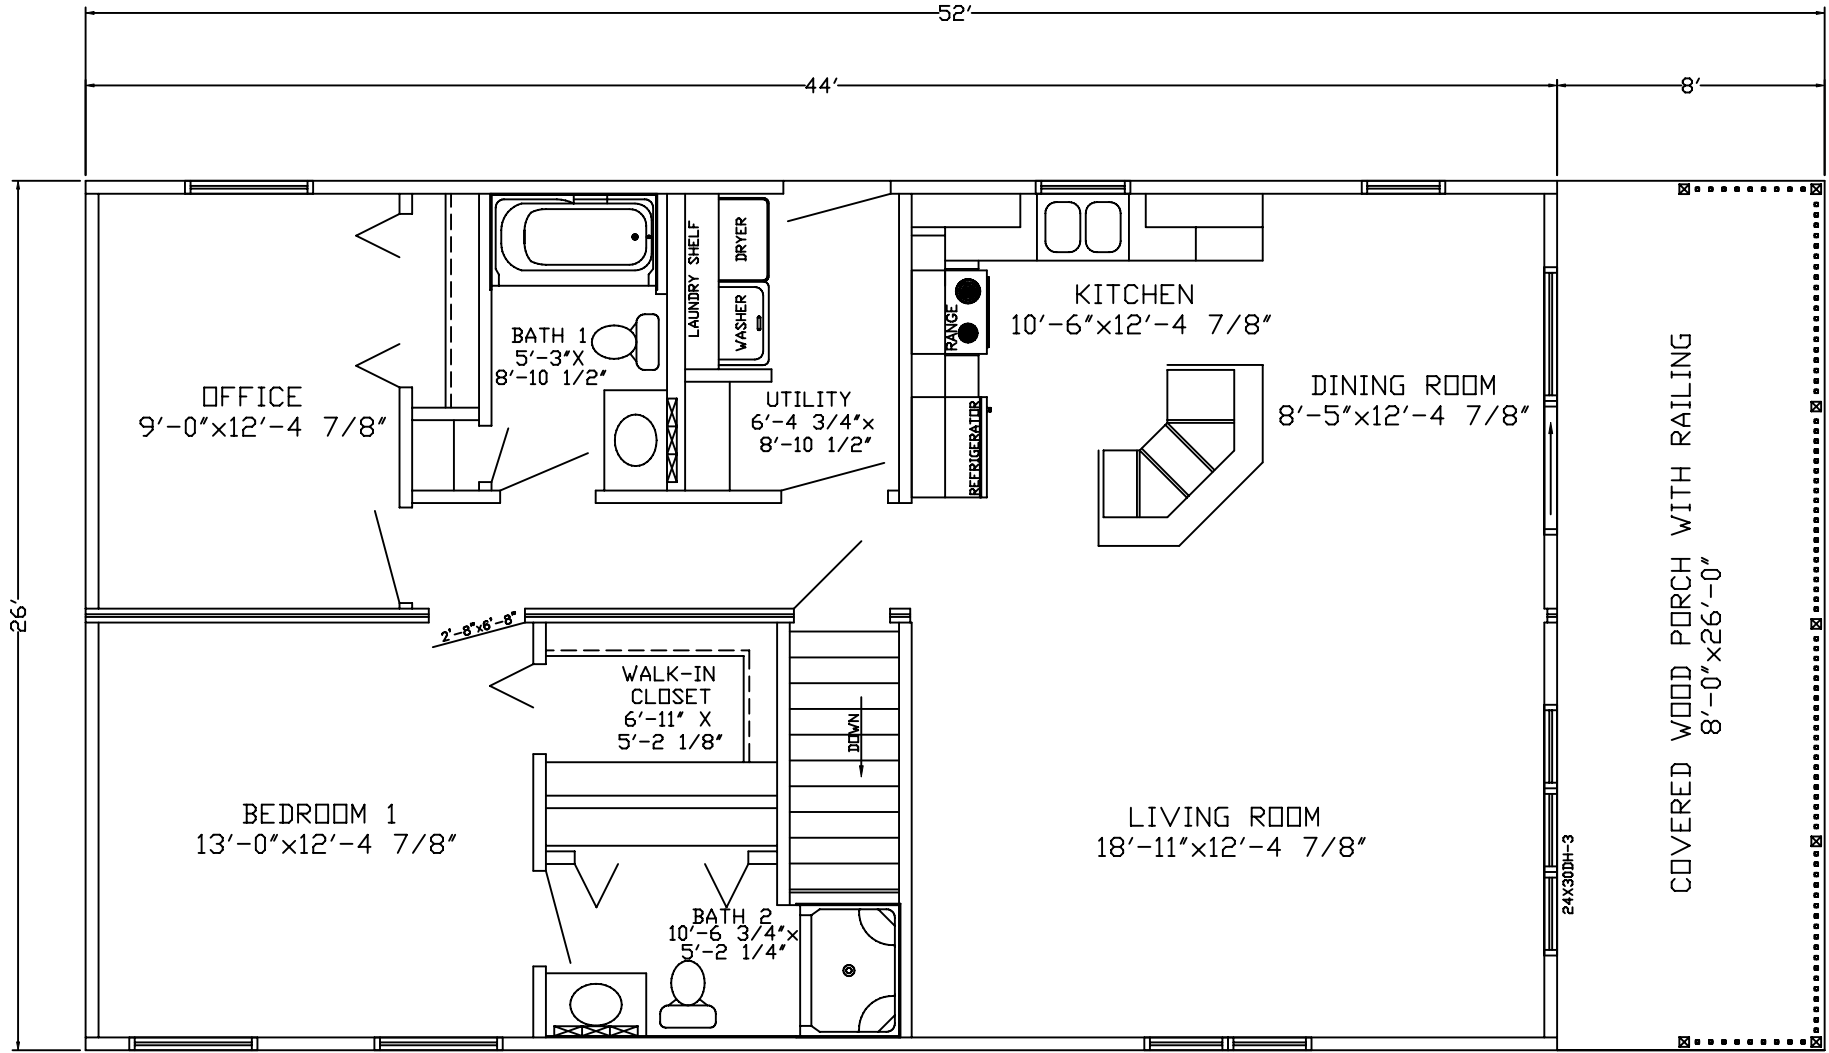

SERIES	PREMIUM
MODEL	24 WIDE RANCH

FLOOR PLAN

DATE	HOUSE NUMBER
1-16-2001	05-088

PITTSVILLE HOMES INC.
 BOX C - HWY 80 SOUTH
 PITTSVILLE, WISCONSIN 54466

SERIES	PREMIUM
MODEL	26 WIDE RANCH

FLOOR PLAN

DATE :
9-17-07