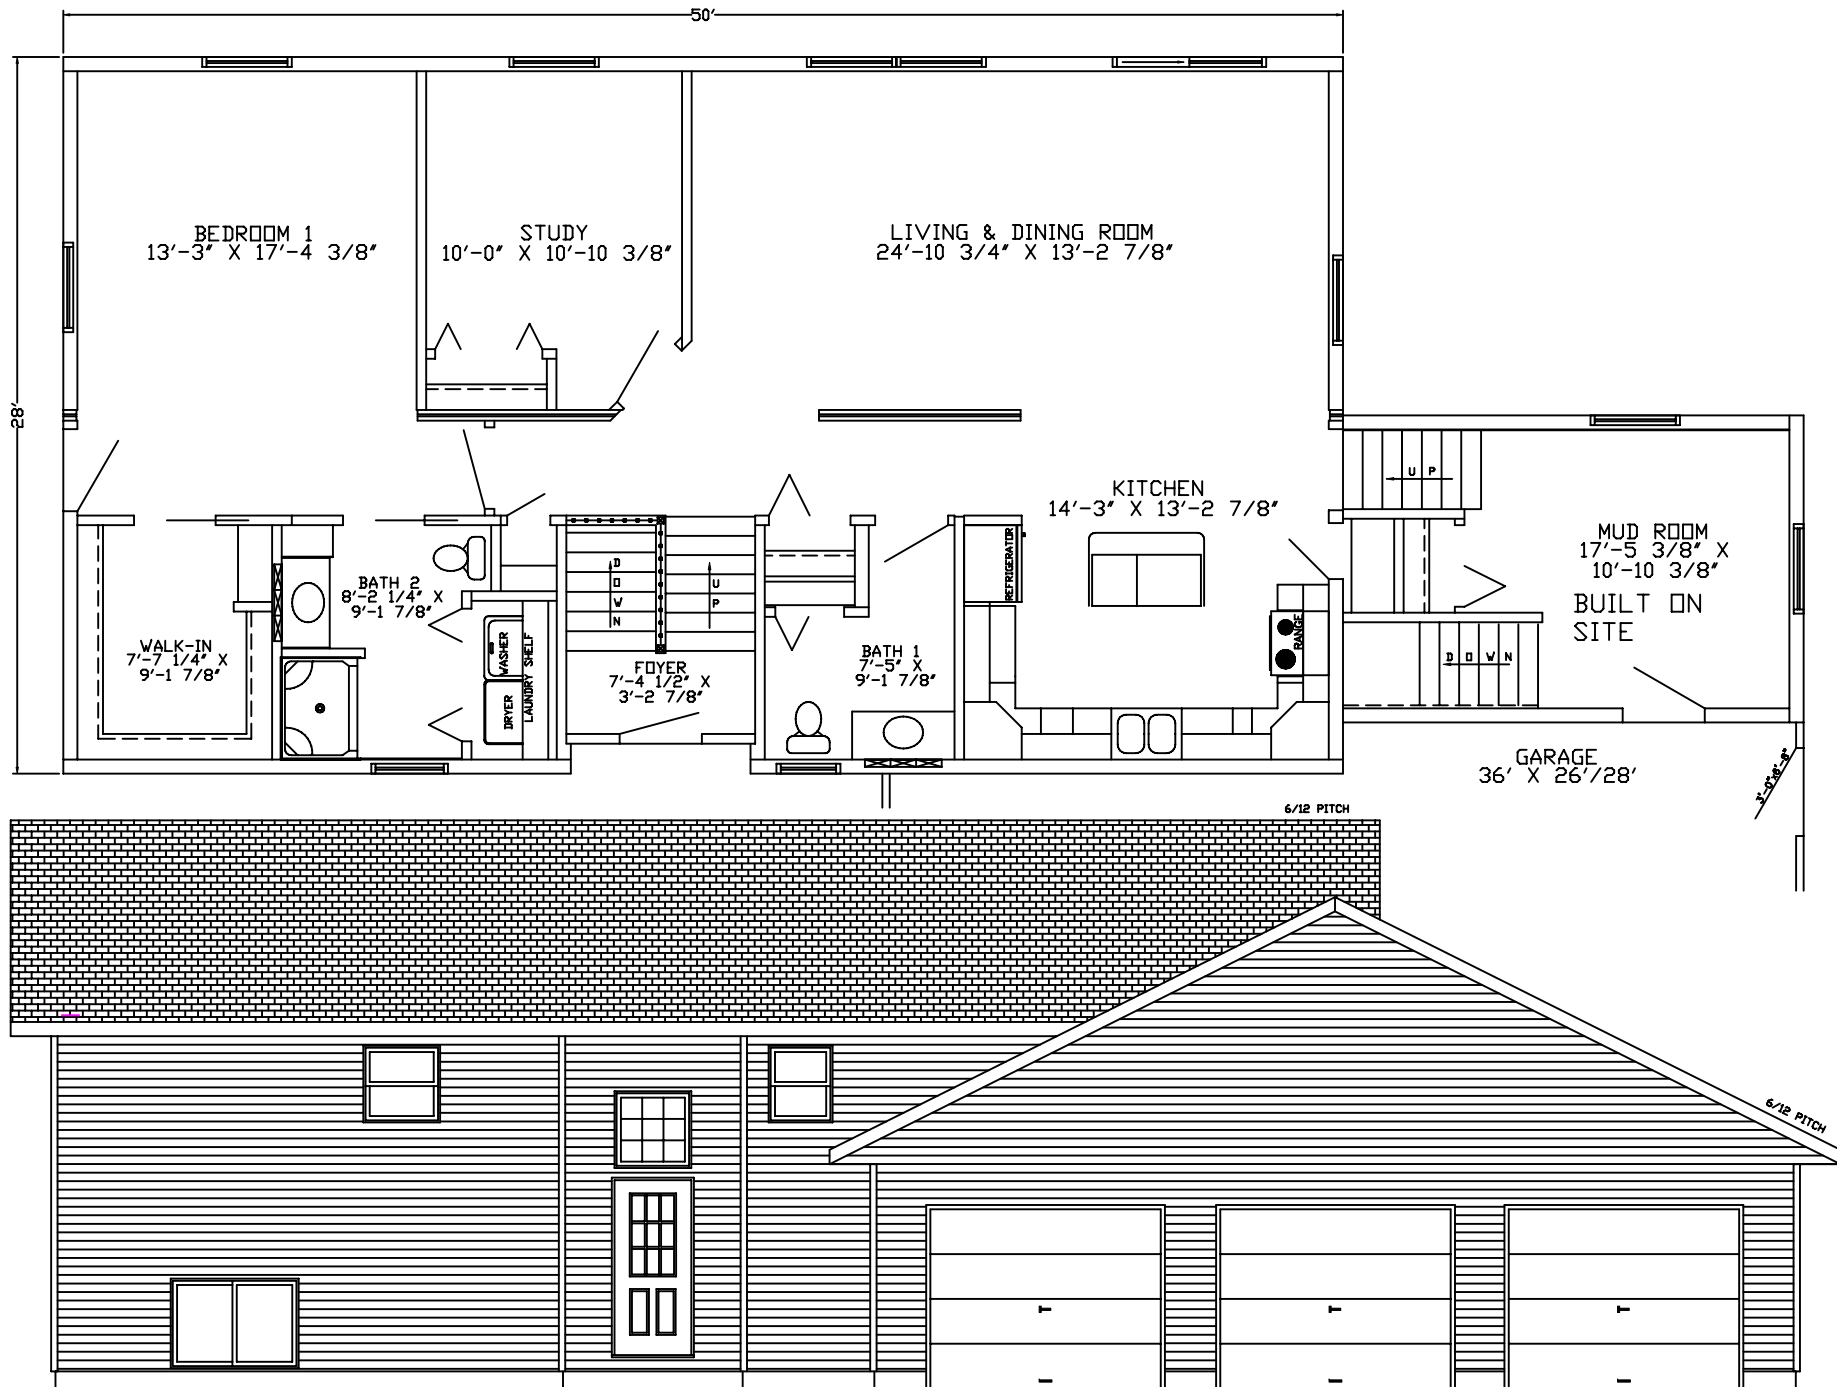

SERIES	PREMIUM
MODEL	28 WIDE RAISED RANCH

FLOOR PLAN

DATE :
7-1-05

HOUSE NUMBER :
08-005

PITTSVILLE HOMES INC
BOX C - HWY 80 SOUTH
PITTSVILLE, WISCONSIN 54466