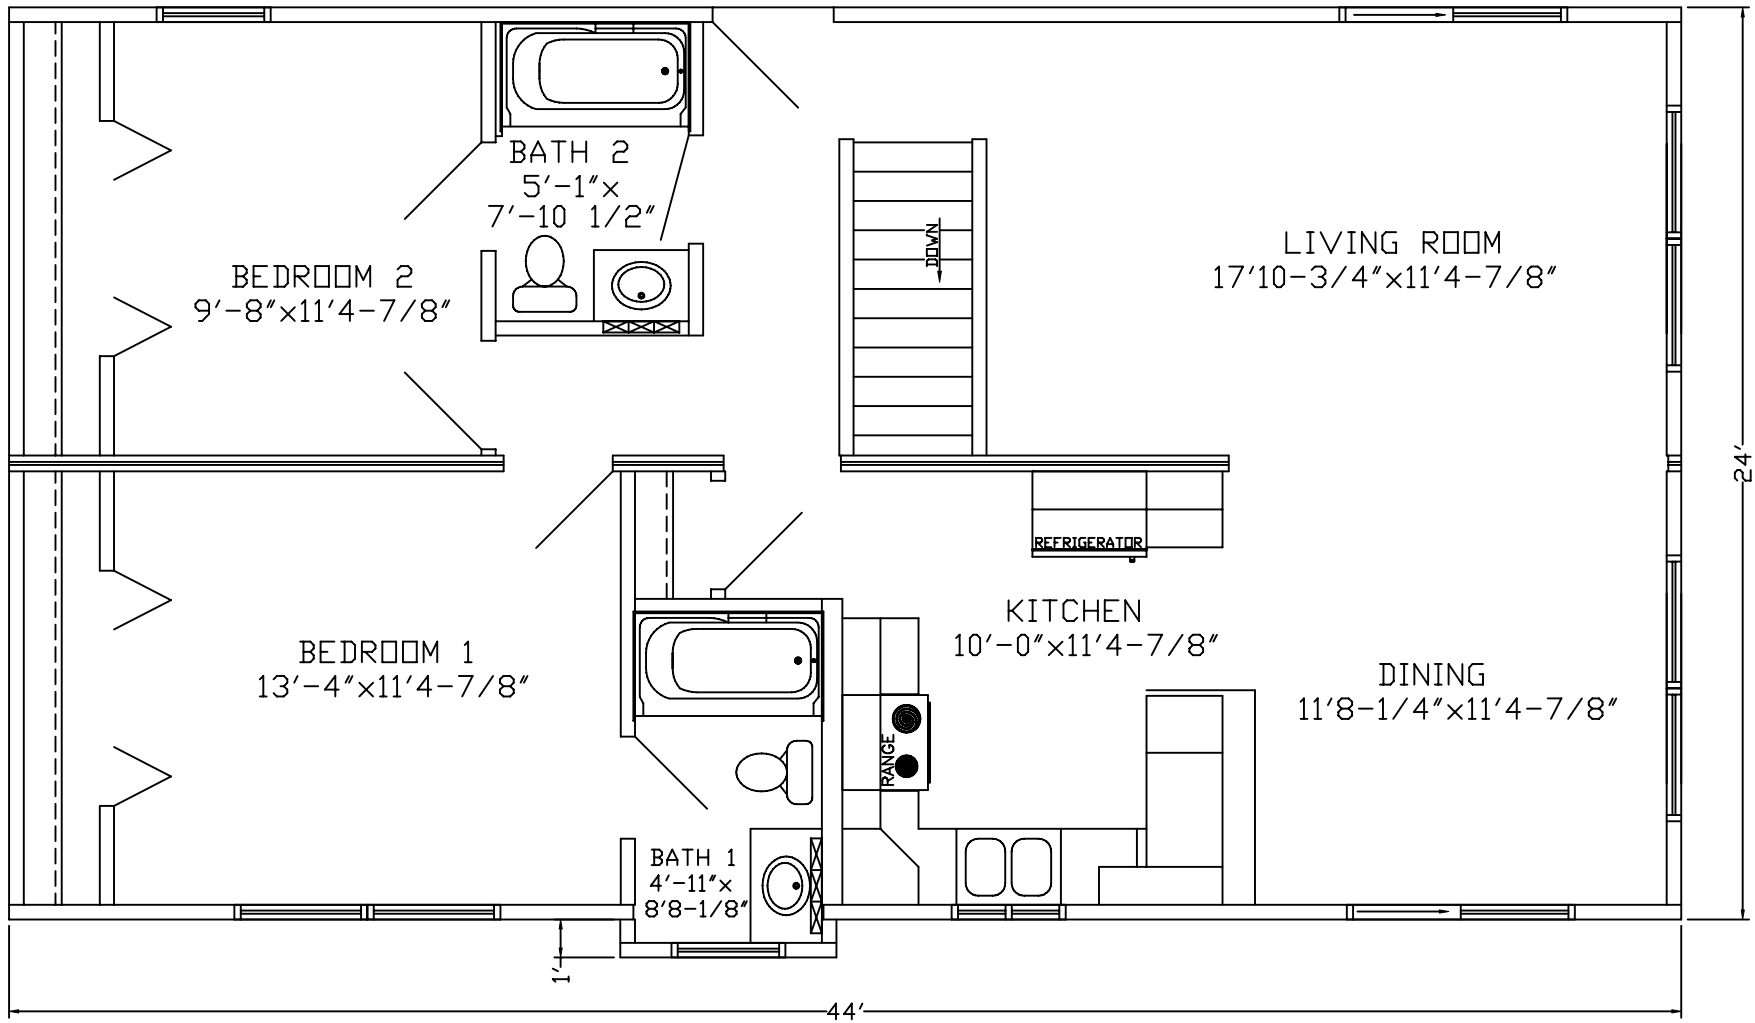

SERIES	PREMIUM
MODEL	24 WIDE RANCH

FLOOR PLAN

DATE	HOUSE NUMBER
1-16-2001	05-088

PITTSVILLE HOMES INC.
 BOX C - HWY 80 SOUTH
 PITTSVILLE, WISCONSIN 54466

SERIES	PREMIUM
MODEL	26 WIDE RANCH

FLOOR PLAN

DATE :
9-17-07