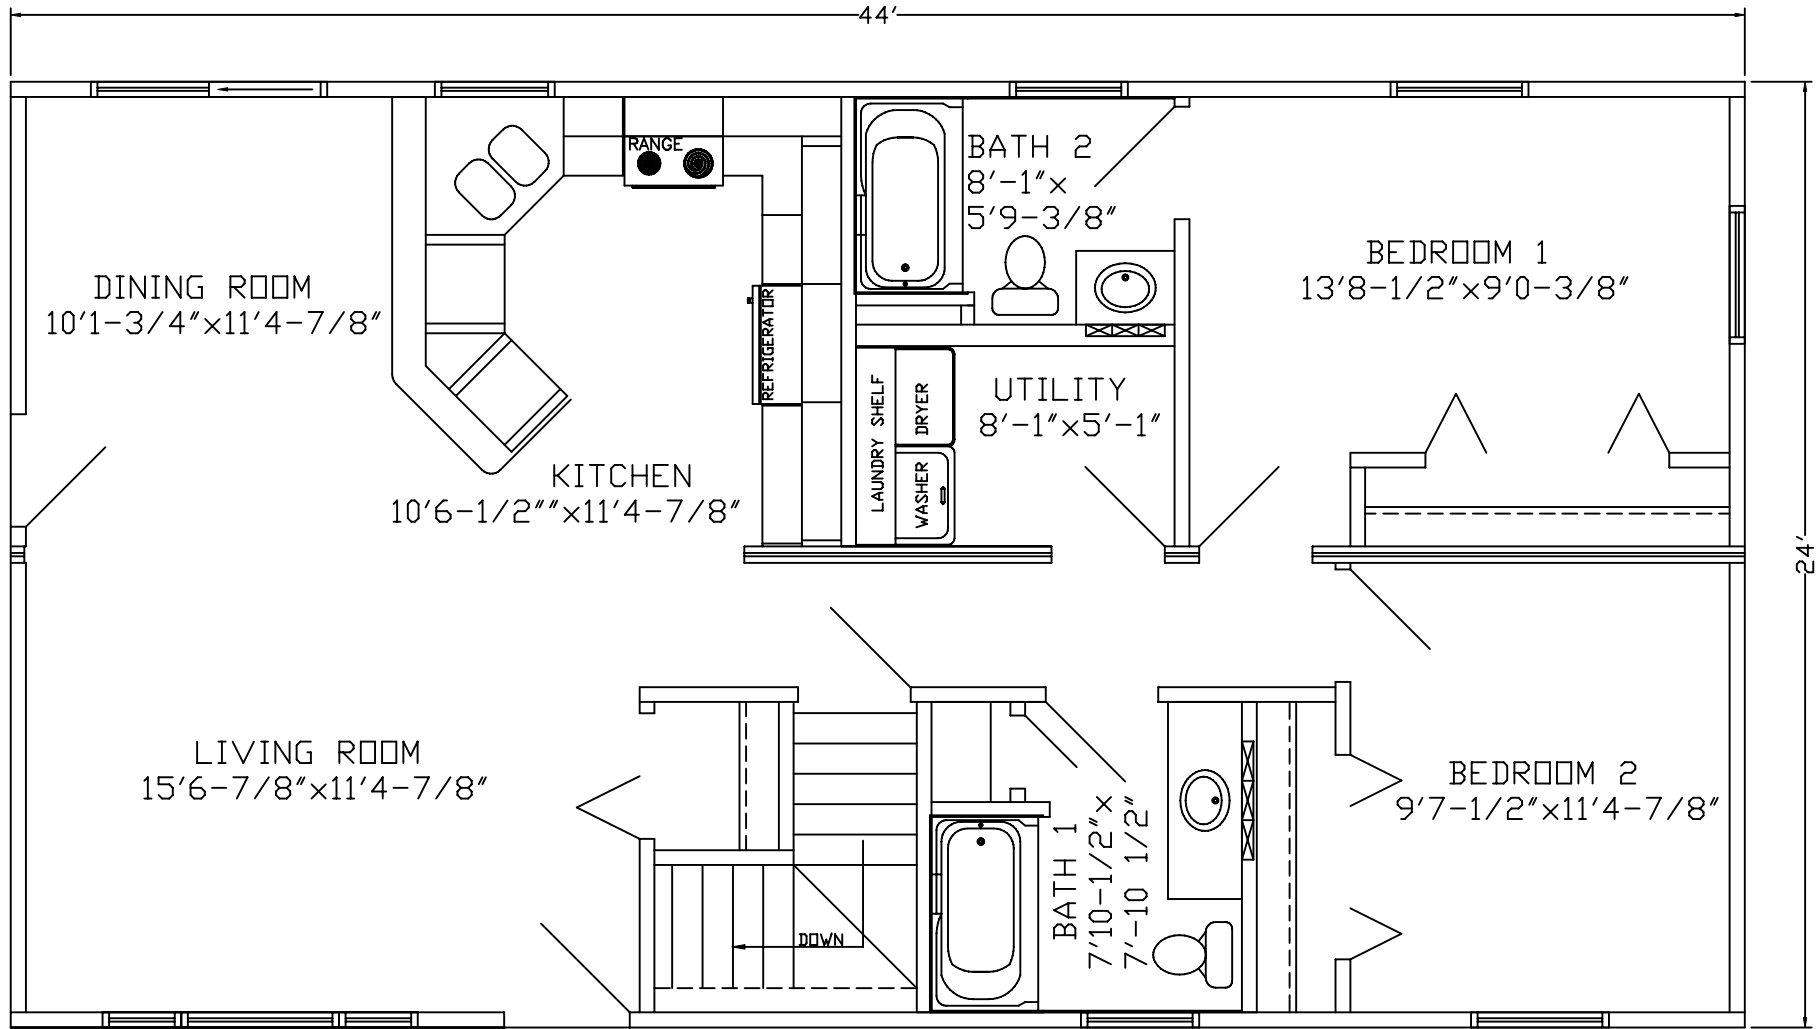

SERIES	PREMIUM
MODEL	24 WIDE RANCH

FLOOR PLAN

DATE	1-16-2001

HOUSE NUMBER	05-062

PITTSVILLE HOMES INC
BOX C - HWY 80 SOUTH
PITTSVILLE, WISCONSIN 54466