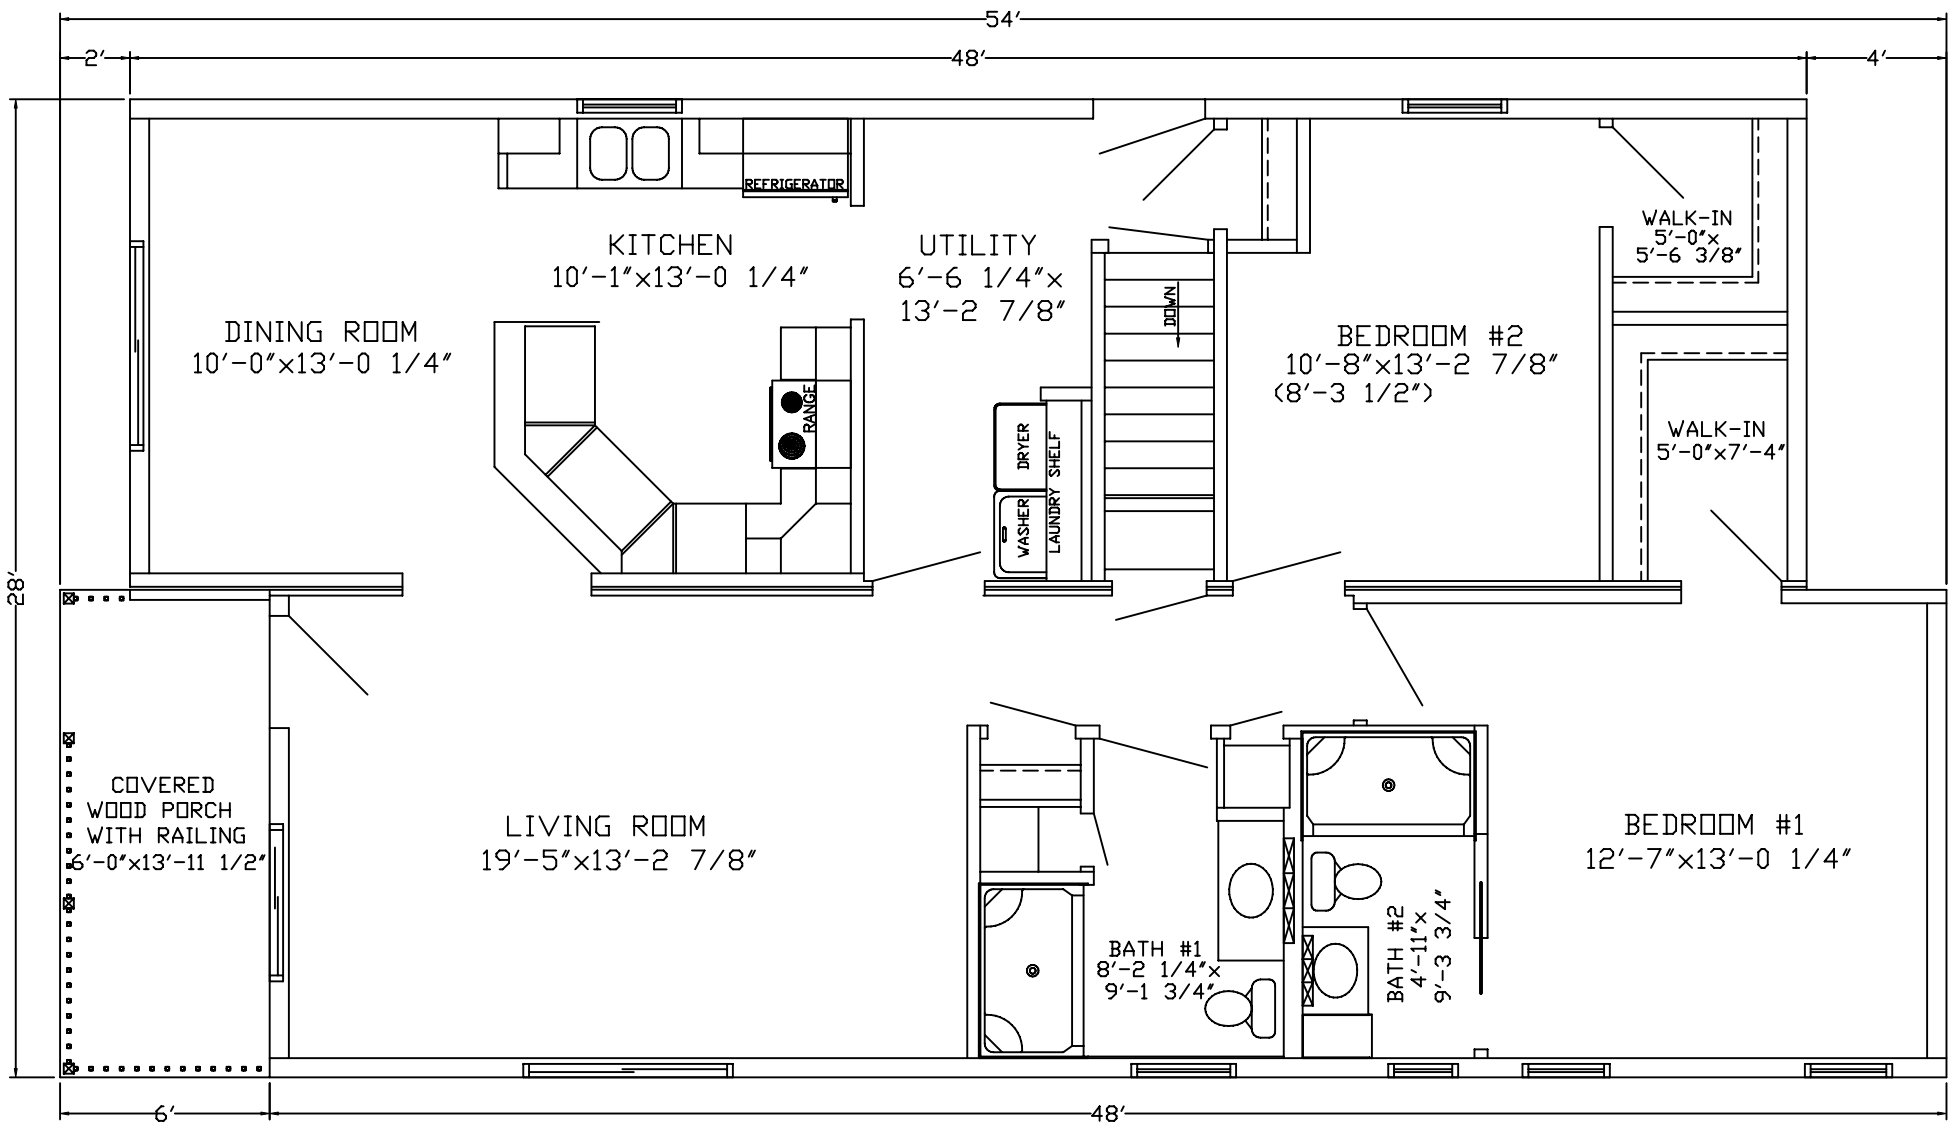

PITTSVILLE
HOMES INC
BOX C - HWY 80 SOUTH
PITTSVILLE, WISCONSIN 54466

SERIES	PREMIUM
MODEL	26 WIDE RANCH

FLOOR PLAN

DATE :
3-30-10

HOUSE NUMBER :
10-002

PITTSVILLE HOMES INC
 BOX C - HWY 80 SOUTH
 PITTSVILLE, WISCONSIN 54466

SERIES	PREMIUM
MODEL	28 WIDE RANCH

FLOOR PLAN

DATE :
5-19-10

HOUSE NUMBER :
10-014

PITTSVILLE
HOMES INC
BOX C - HWY 80 SOUTH
PITTSVILLE, WISCONSIN 54466

SERIES	PREMIUM
MODEL	28 WIDE RANCH

FLOOR PLAN

DATE :
10-25-10