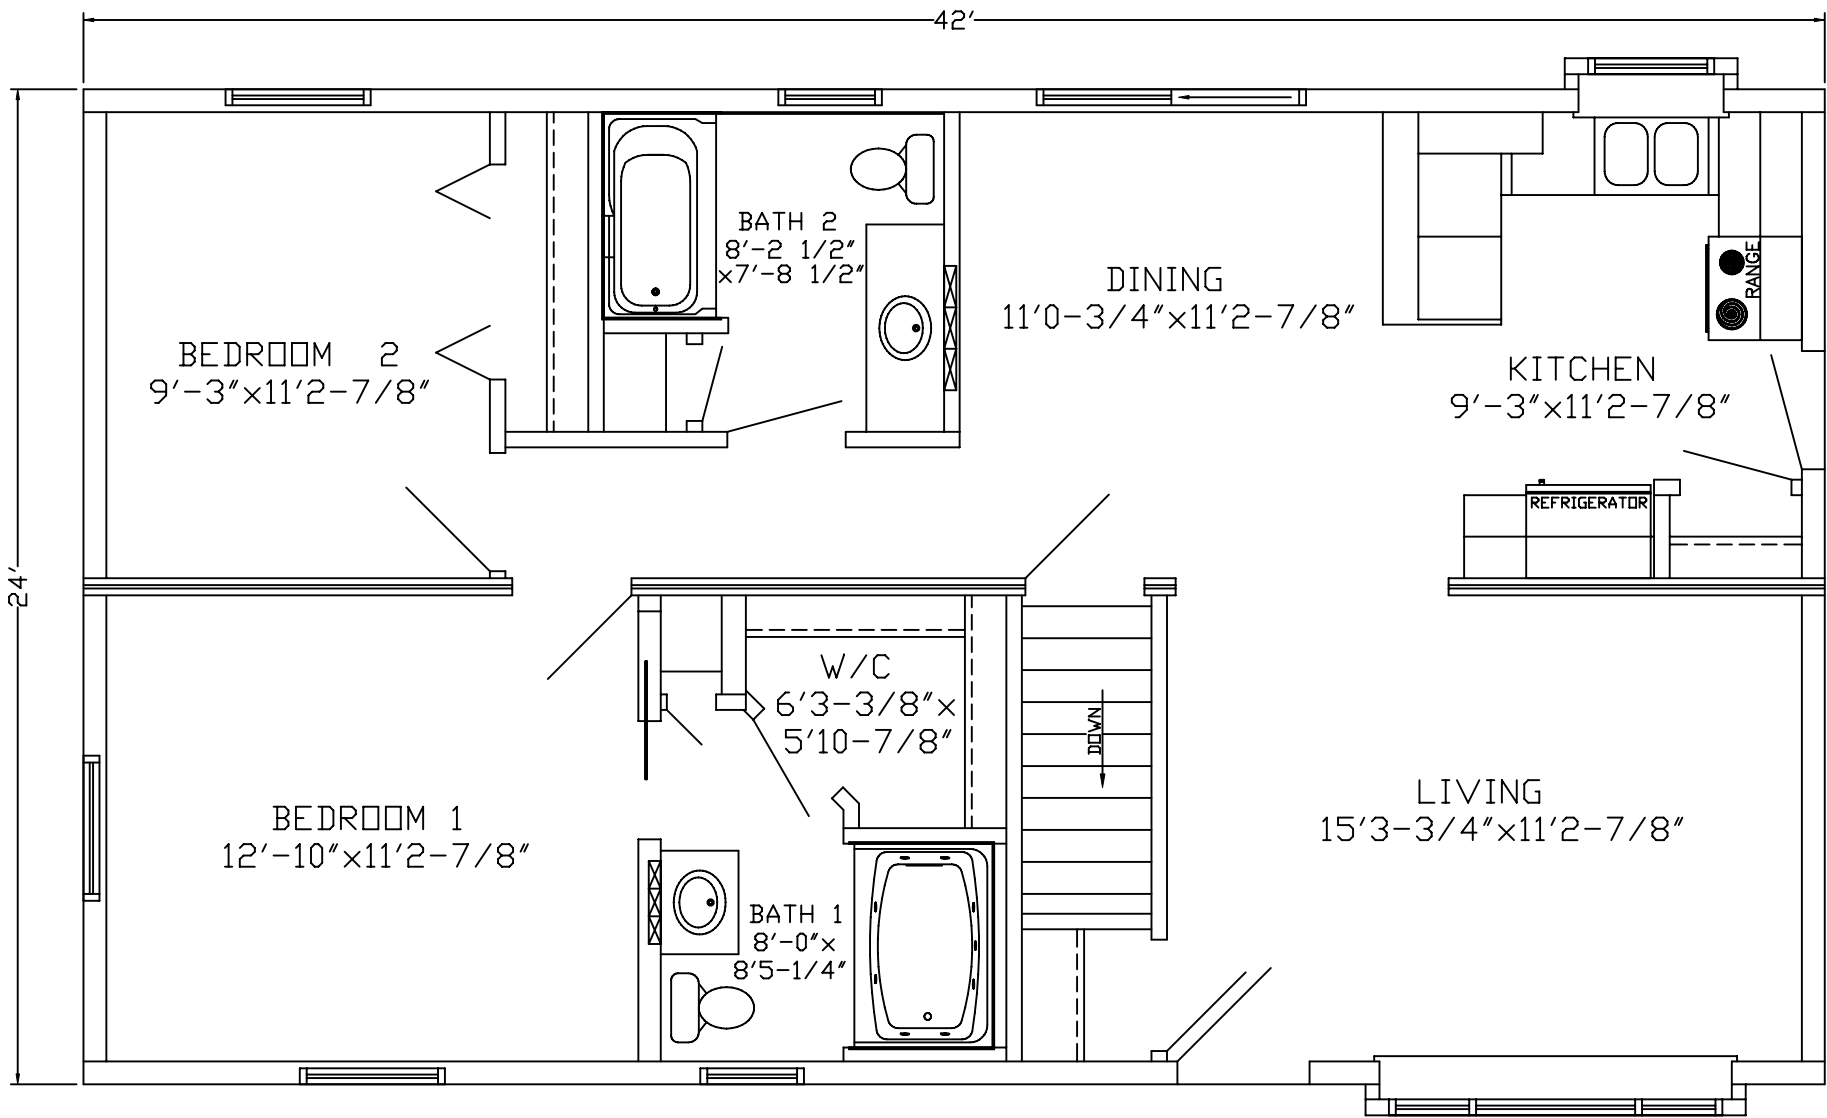

SERIES	PREMIUM
MODEL	24 WIDE RANCH

FLOOR PLAN

DATE	1-16-2001
------	-----------

HOUSE NUMBER	05-012
--------------	--------

PITTSVILLE
HOMES INC
 BOX C - HWY 80 SOUTH
 PITTSVILLE, WISCONSIN 54466

SERIES	PREMIUM
MODEL	24 WIDE RANCH

FLOOR PLAN

DATE
1-16-2001

HOUSE NUMBER
05-023

PITTSVILLE HOMES INC
 BOX C - HWY 80 SOUTH
 PITTSVILLE, WISCONSIN 54466

SERIES	PREMIUM
MODEL	24 WIDE RANCH

FLOOR PLAN

DATE	HOUSE NUMBER
1-16-2001	05-059

PITTSVILLE

SERIES	PREMIUM
MODEL	MULTI-SECTION

FLOOR PLAN

DATE :
7-8-09

HOUSE NUMBER :
09-012

SERIES	PREMIUM
MODEL	28 WIDE RANCH

FLOOR PLAN

DATE :
11-4-2009

HOUSE NUMBER :
09-023