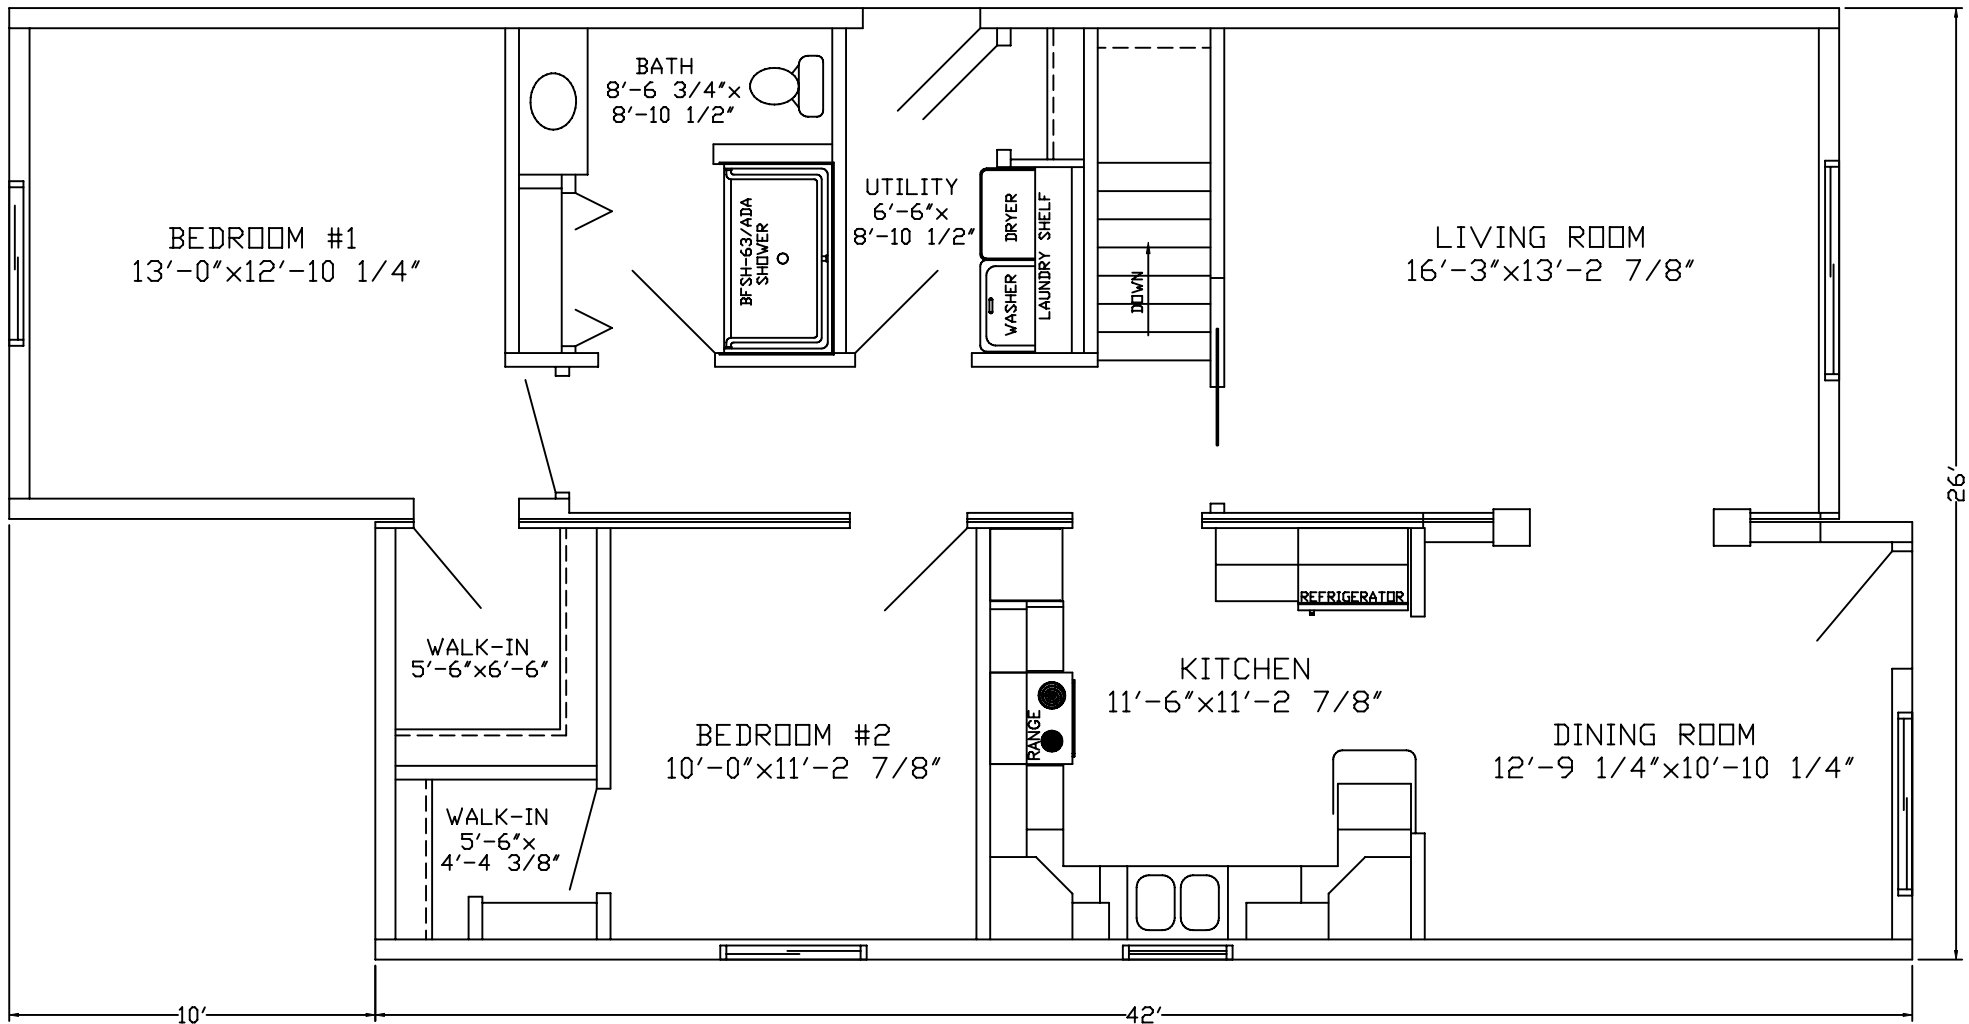

SERIES	PREMIUM
MODEL	26 WIDE RANCH

FLOOR PLAN

DATE :
3-30-10

HOUSE NUMBER :
10-002

PITTSVILLE HOMES INC
BOX C - HWY 80 SOUTH
PITTSVILLE, WISCONSIN 54466