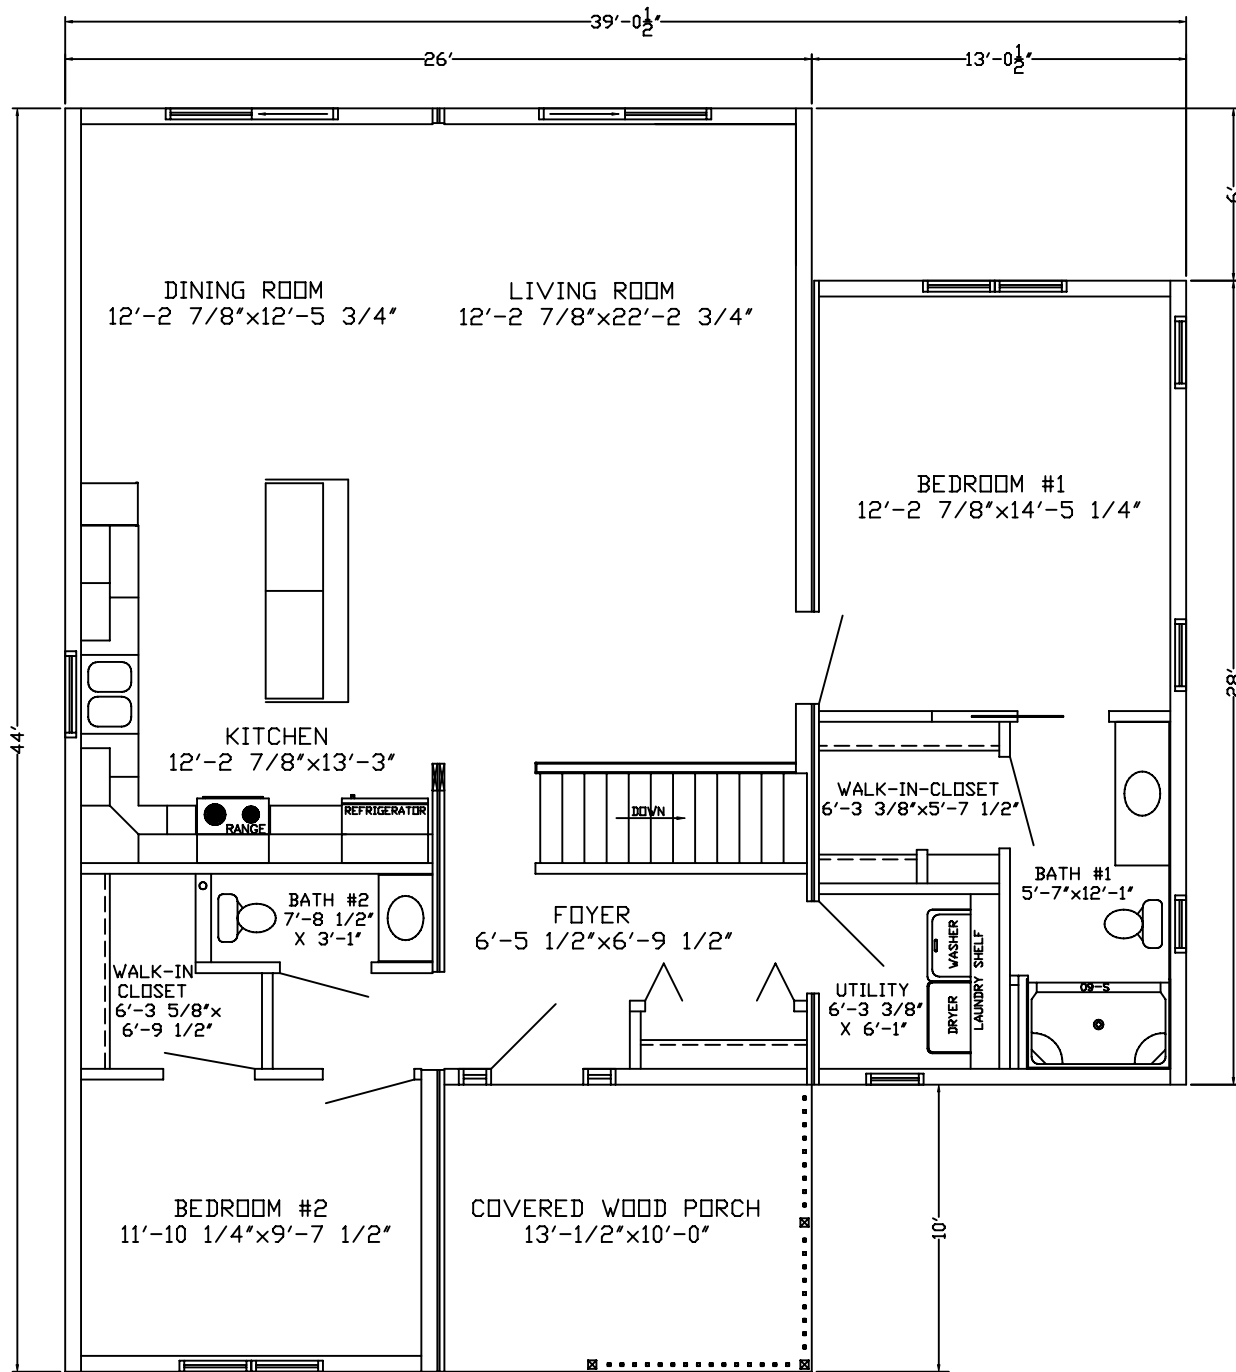

SERIES	PREMIUM
MODEL	28 WIDE RAISED RANCH

FLOOR PLAN

DATE :
7-1-09

HOUSE NUMBER :
09-011

PITTSVILLE HOMES INC
 BOX C - HWY 80 SOUTH
 PITTSVILLE, WISCONSIN 54466

PITTSVILLE
HOMES INC
 BOX C - HWY 80 SOUTH
 PITTSVILLE, WISCONSIN 54466

SERIES	PREMIUM
MODEL	MULTI-SECTION

FLOOR PLAN

DATE :
7-8-09

HOUSE NUMBER :
09-012

SERIES	PREMIUM
MODEL	28 WIDE RANCH

FLOOR PLAN

DATE :
11-4-2009

HOUSE NUMBER :
09-023