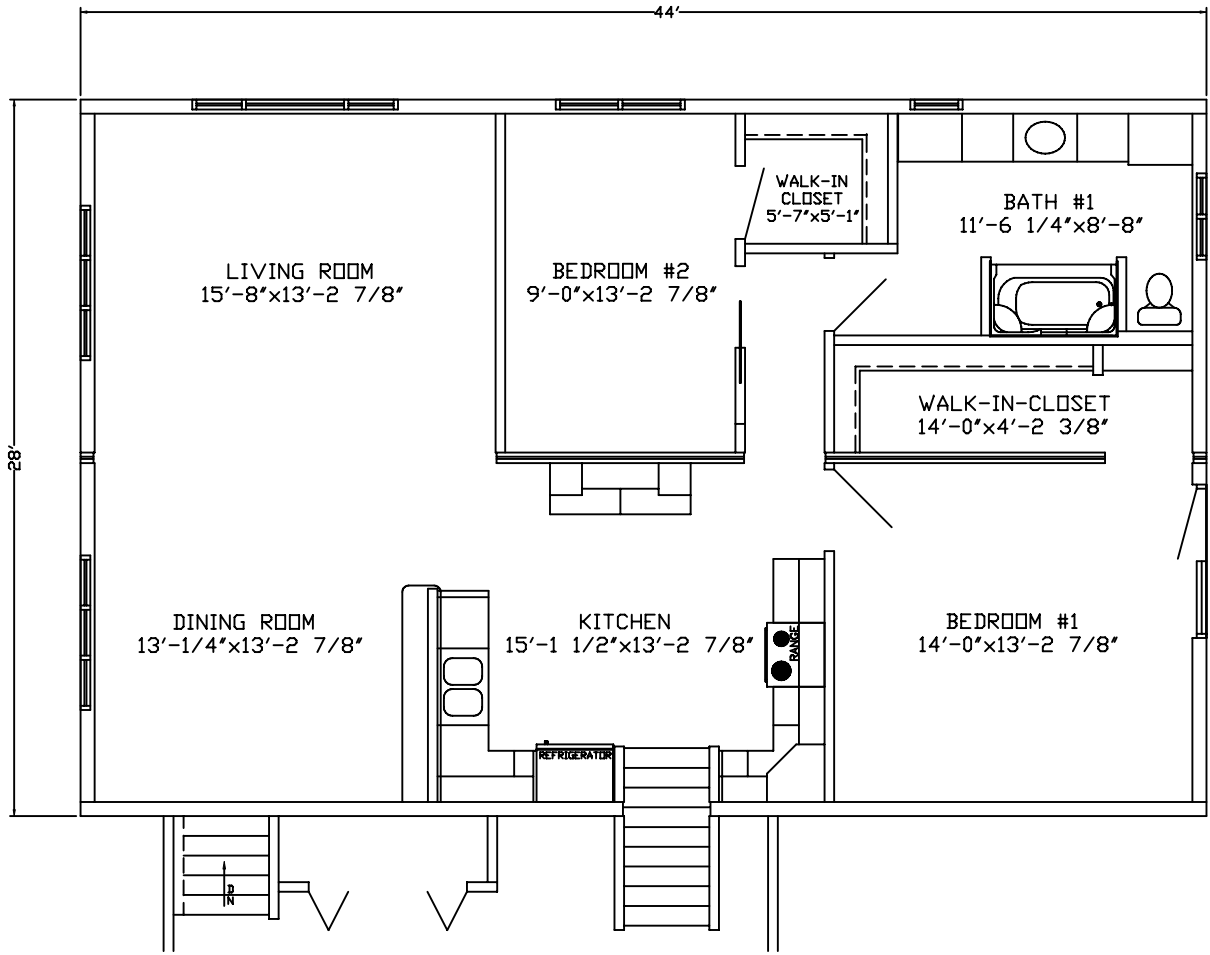

SERIES	PREMIUM
MODEL	30 WIDE RANCH

FLOOR PLAN

DATE :
4-21-08

HOUSE NUMBER :
08-009

PITTSVILLE
Quality
W.A. &
Sinc.

HOMES INC

**PITTSVILLE
HOMES INC**

BDX C - HWY 80 SOUTH
PITTSVILLE, WISCONSIN 54466

SERIES	PREMIUM
MODEL	28 WIDE RAISED RANCH

FLOOR PLAN

DATE :
7-1-09

HOUSE NUMBER :
09-011

PITTSVILLE HOMES INC
 BOX C - HWY 80 SOUTH
 PITTSVILLE, WISCONSIN 54466

PITTSVILLE
HOMES INC
 BOX C - HWY 80 SOUTH
 PITTSVILLE, WISCONSIN 54466