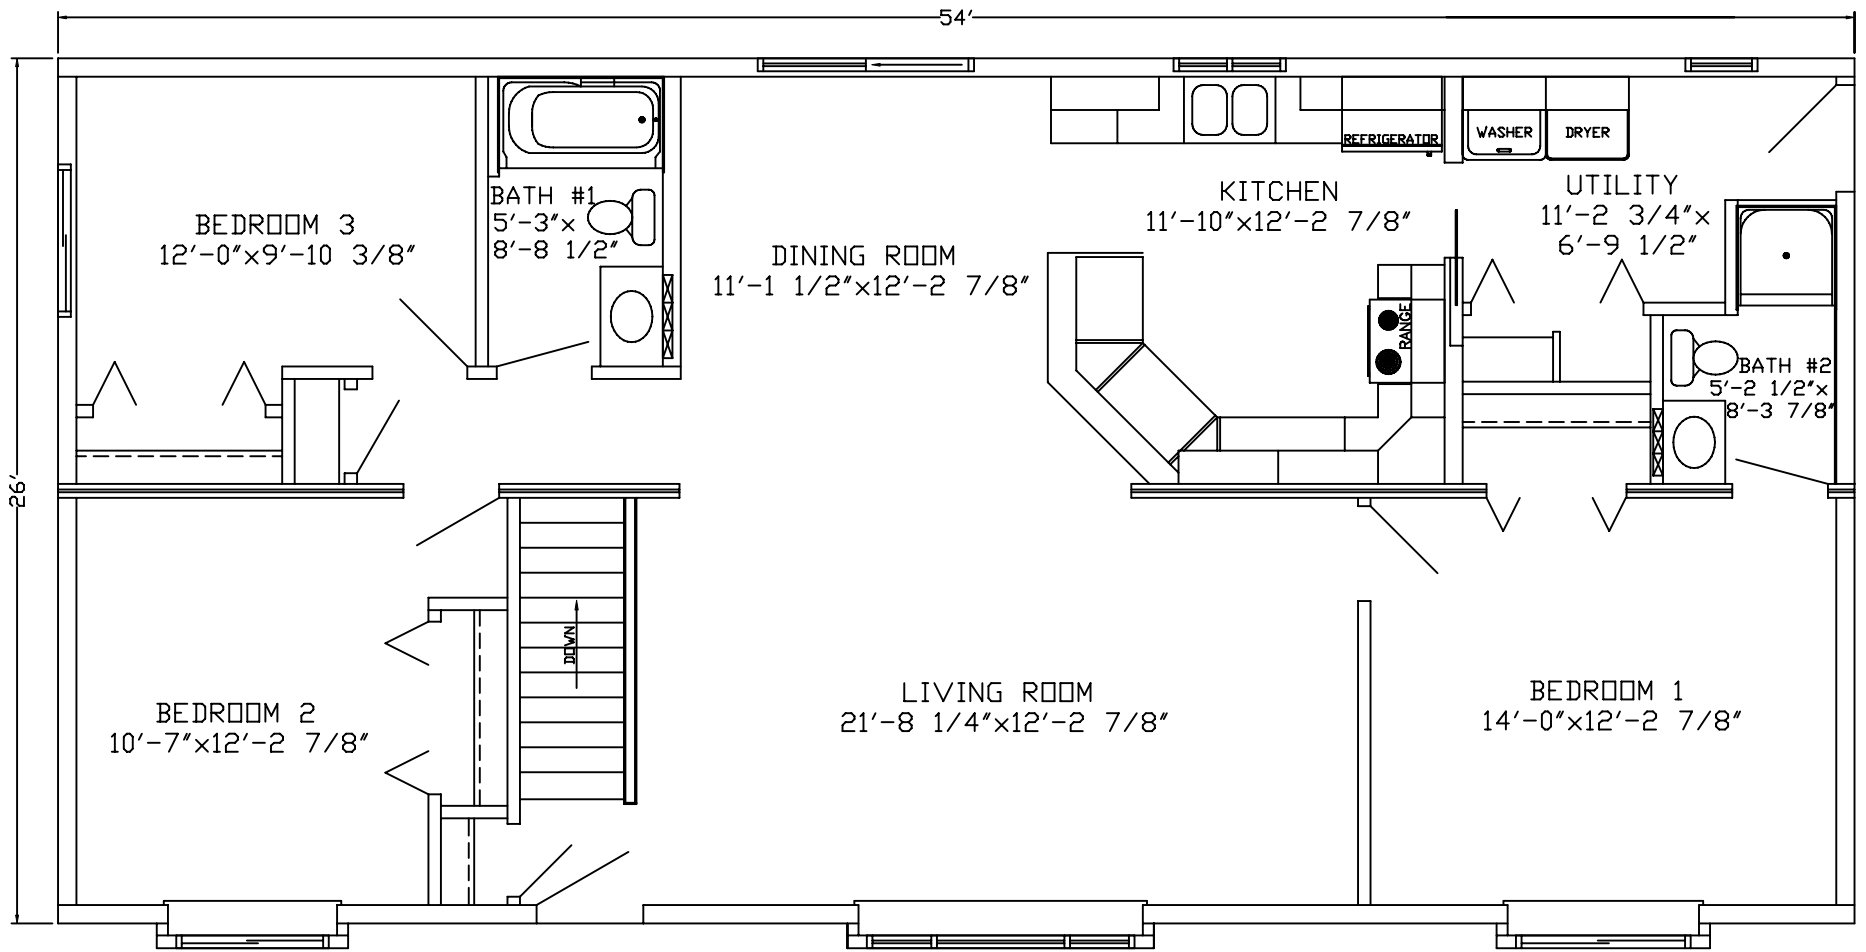

SERIES	PREMIUM
MODEL	24 WIDE RANCH

FLOOR PLAN

DATE	1-16-2001
------	-----------

HOUSE NUMBER	07-005
--------------	--------

PITTSVILLE
HOMES INC
 BOX C - HWY 80 SOUTH
 PITTSVILLE, WISCONSIN 54466

SERIES	PREMIUM
MODEL	26 WIDE RANCH

FLOOR PLAN

DATE :
11-13-07

HOUSE NUMBER :
07-060

PITTSVILLE
HOMES INC
BOX C - HWY 80 SOUTH
PITTSVILLE, WISCONSIN 54466

SERIES	PREMIUM
MODEL	26 WIDE RANCH

FLOOR PLAN

DATE :
1-8-08

HOUSE NUMBER :
08-001