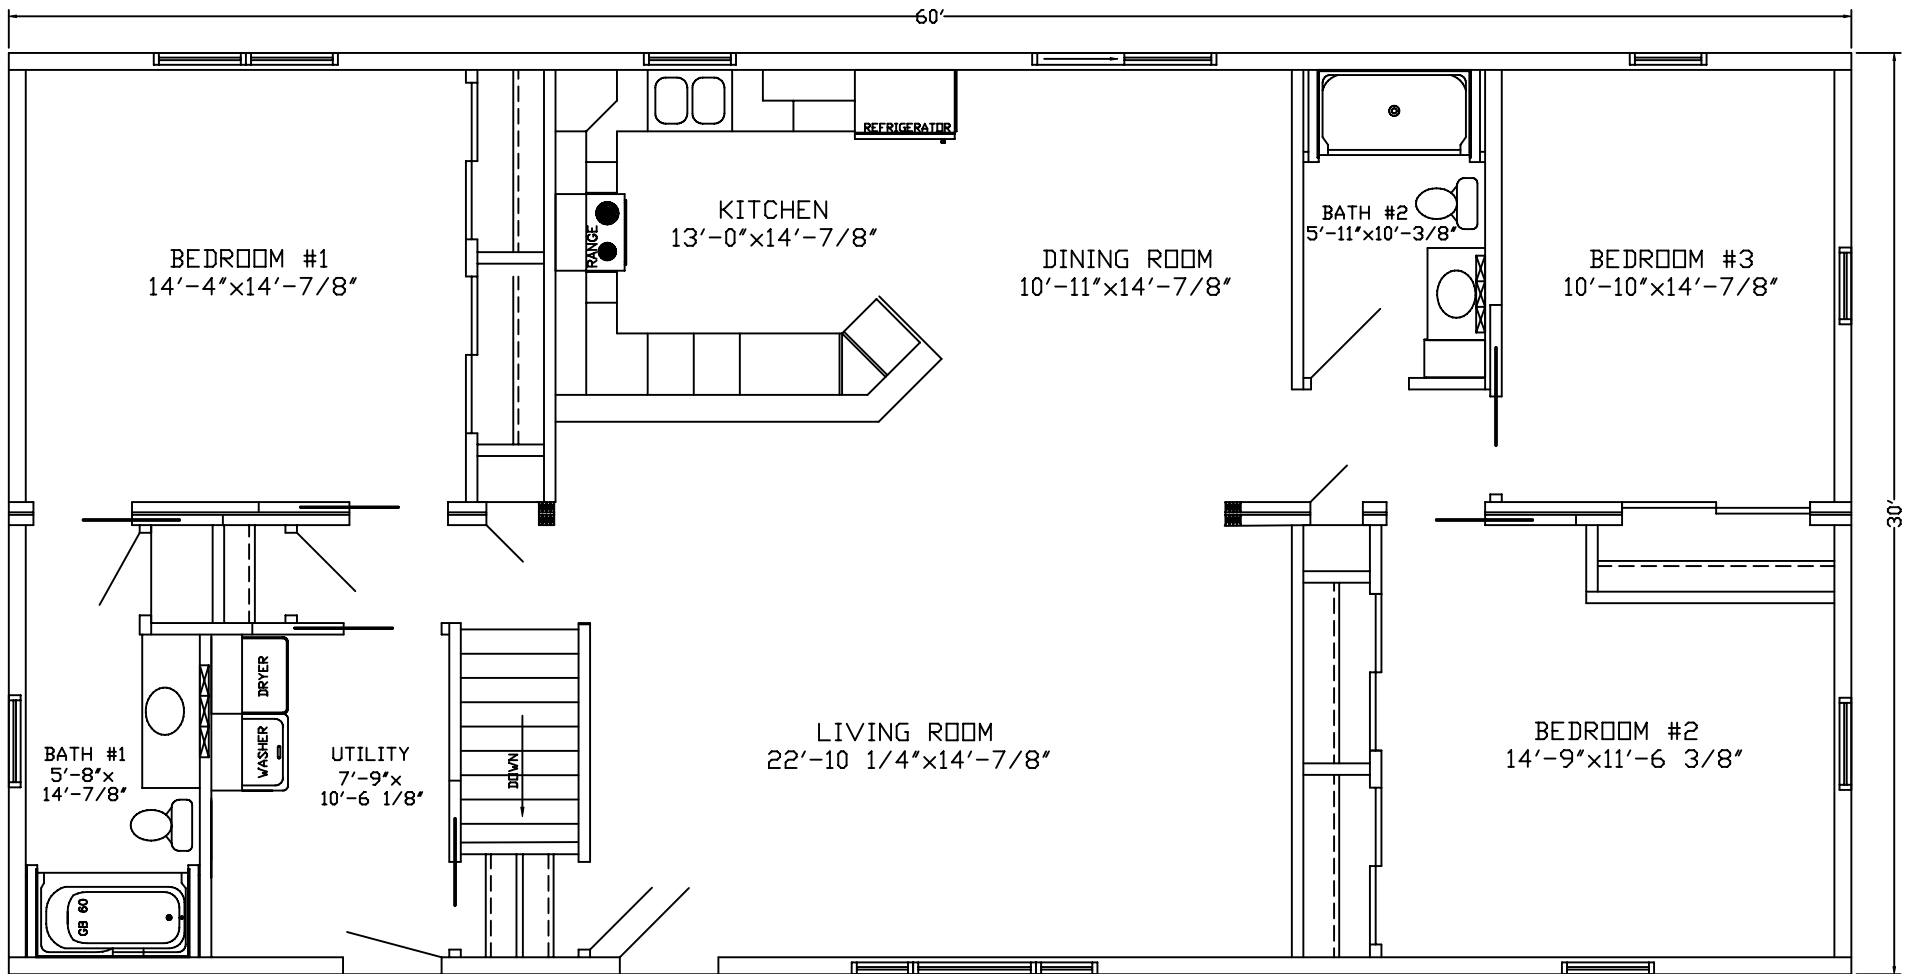

SERIES	PREMIUM
MODEL	30 WIDE RANCH

FLOOR PLAN

DATE :
2-8-10

HOUSE NUMBER :
10-005

**PITTSVILLE
HOMES INC**
BOX C - HWY 80 SOUTH
PITTSVILLE, WISCONSIN 54466