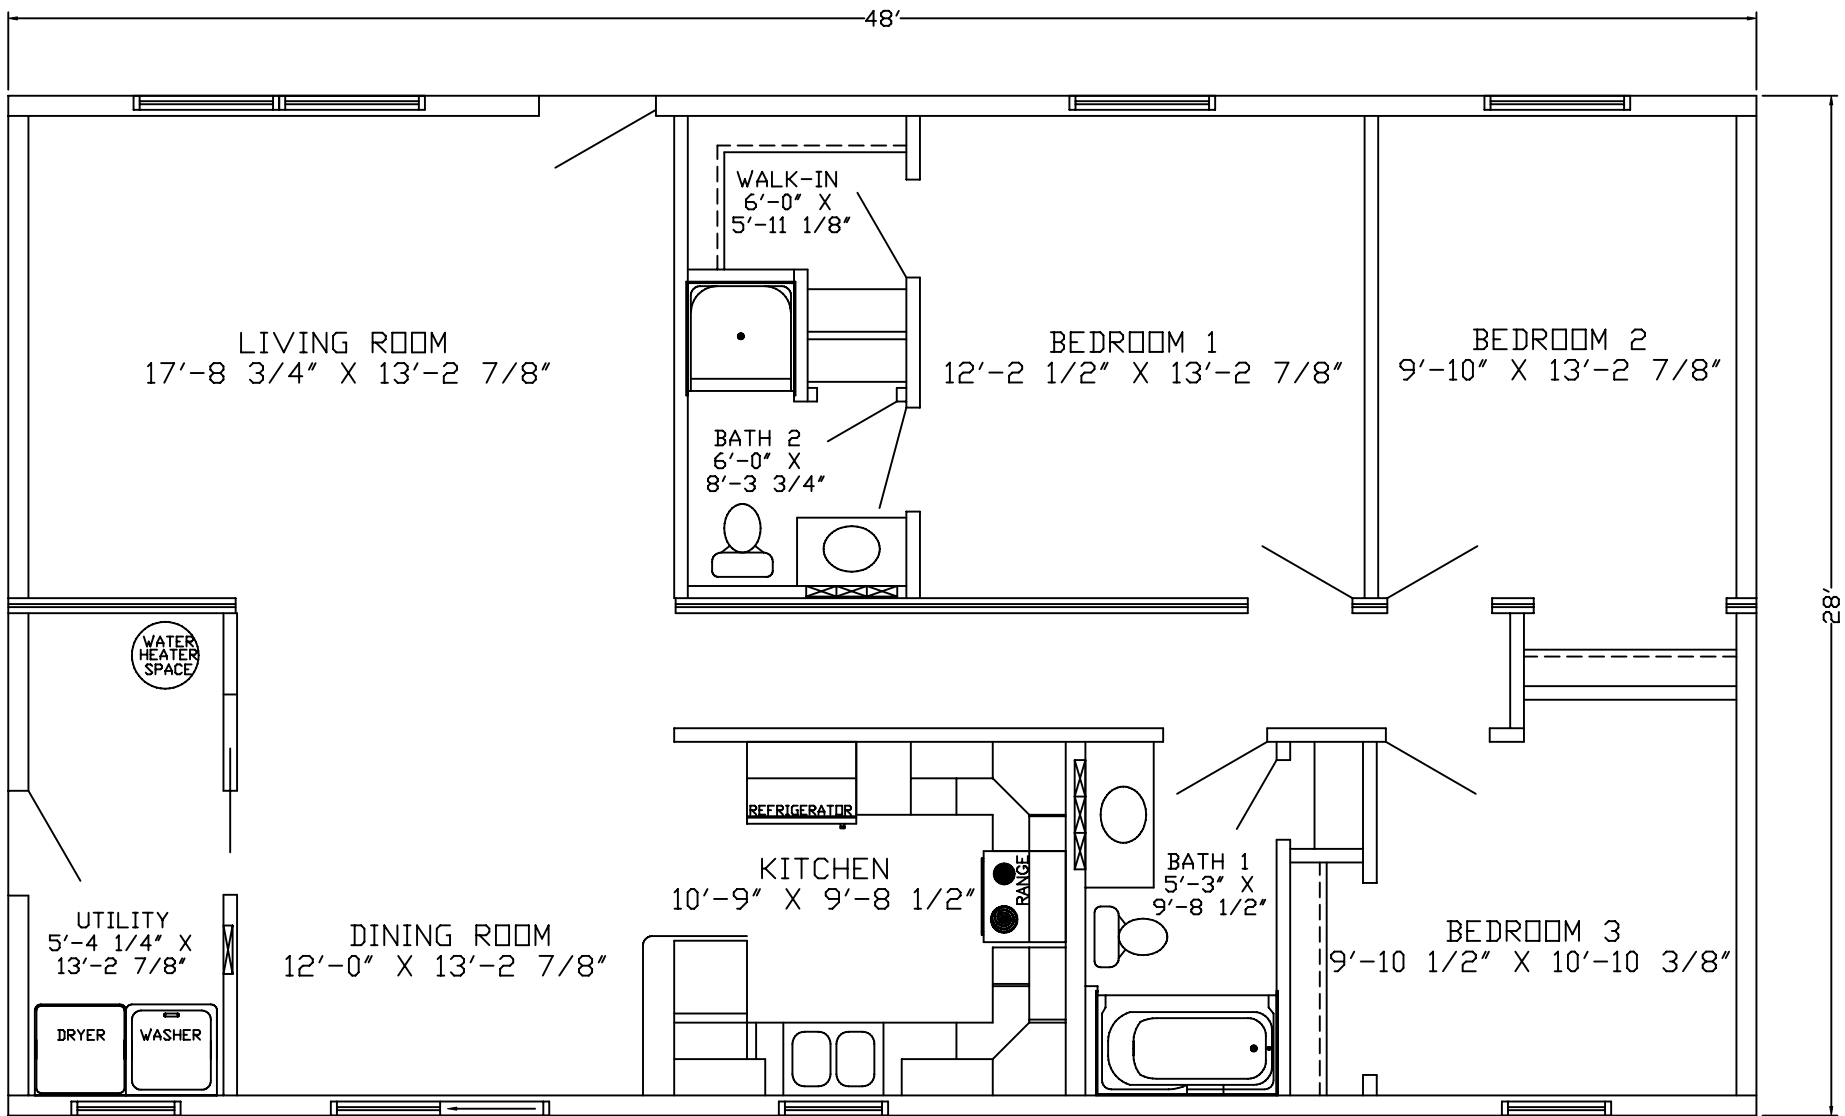

SERIES	PREMIUM
MODEL	24 WIDE RANCH

FLOOR PLAN

DATE	1-16-2001
------	-----------

HOUSE NUMBER	07-005
--------------	--------

PITTSVILLE
HOMES INC
 BOX C - HWY 80 SOUTH
 PITTSVILLE, WISCONSIN 54466

SERIES	PREMIUM
MODEL	26 WIDE RANCH

FLOOR PLAN

DATE :
11-13-07

HOUSE NUMBER :
07-060

PITTSVILLE
HOMES INC
BOX C - HWY 80 SOUTH
PITTSVILLE, WISCONSIN 54466

SERIES	PREMIUM
MODEL	26 WIDE RANCH

FLOOR PLAN

DATE :
1-8-08

HOUSE NUMBER :
08-001

PITTSVILLE
HOMES INC
BOX C - HWY 80 SOUTH
PITTSVILLE, WISCONSIN 54466

SERIES PREMIUM
MODEL 28 WIDE RANCH

FLOOR PLAN

DATE :
1-11-08

HOUSE NUMBER :
08-002

PITTSVILLE
HOMES INC
BOX C - HWY 80 SOUTH
PITTSVILLE, WISCONSIN 54466