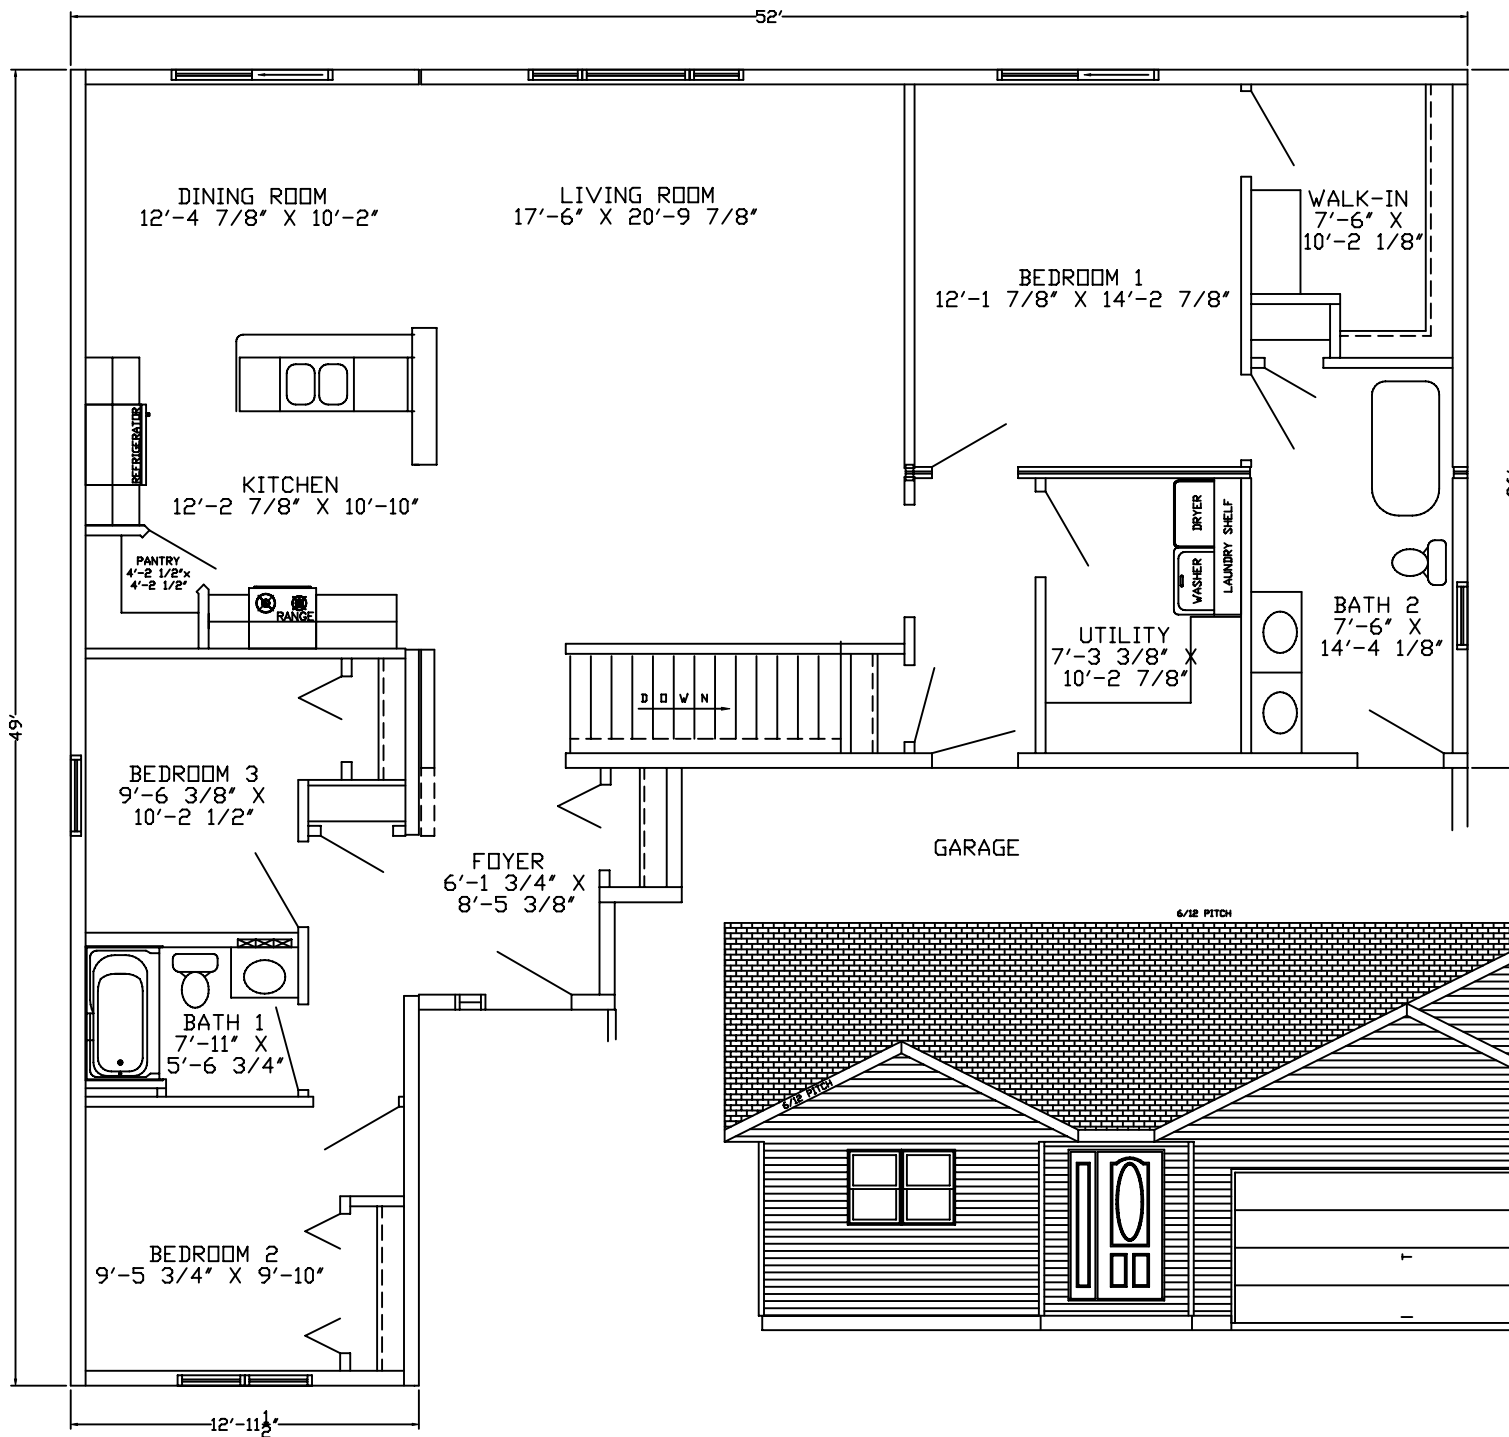

HOUSE NUMBER :
09-008

PITTSVILLE
HOMES INC
BOX C - HWY 80 SOUTH
PITTSVILLE, WISCONSIN 54466

SERIES	PREMIUM
MODEL	28 WIDE RANCH

FLOOR PLAN

DATE :
7-16-09

HOUSE NUMBER :
09-013

PITTSVILLE
HOMES INC
BOX C - HWY 80 SOUTH
PITTSVILLE, WISCONSIN 54466