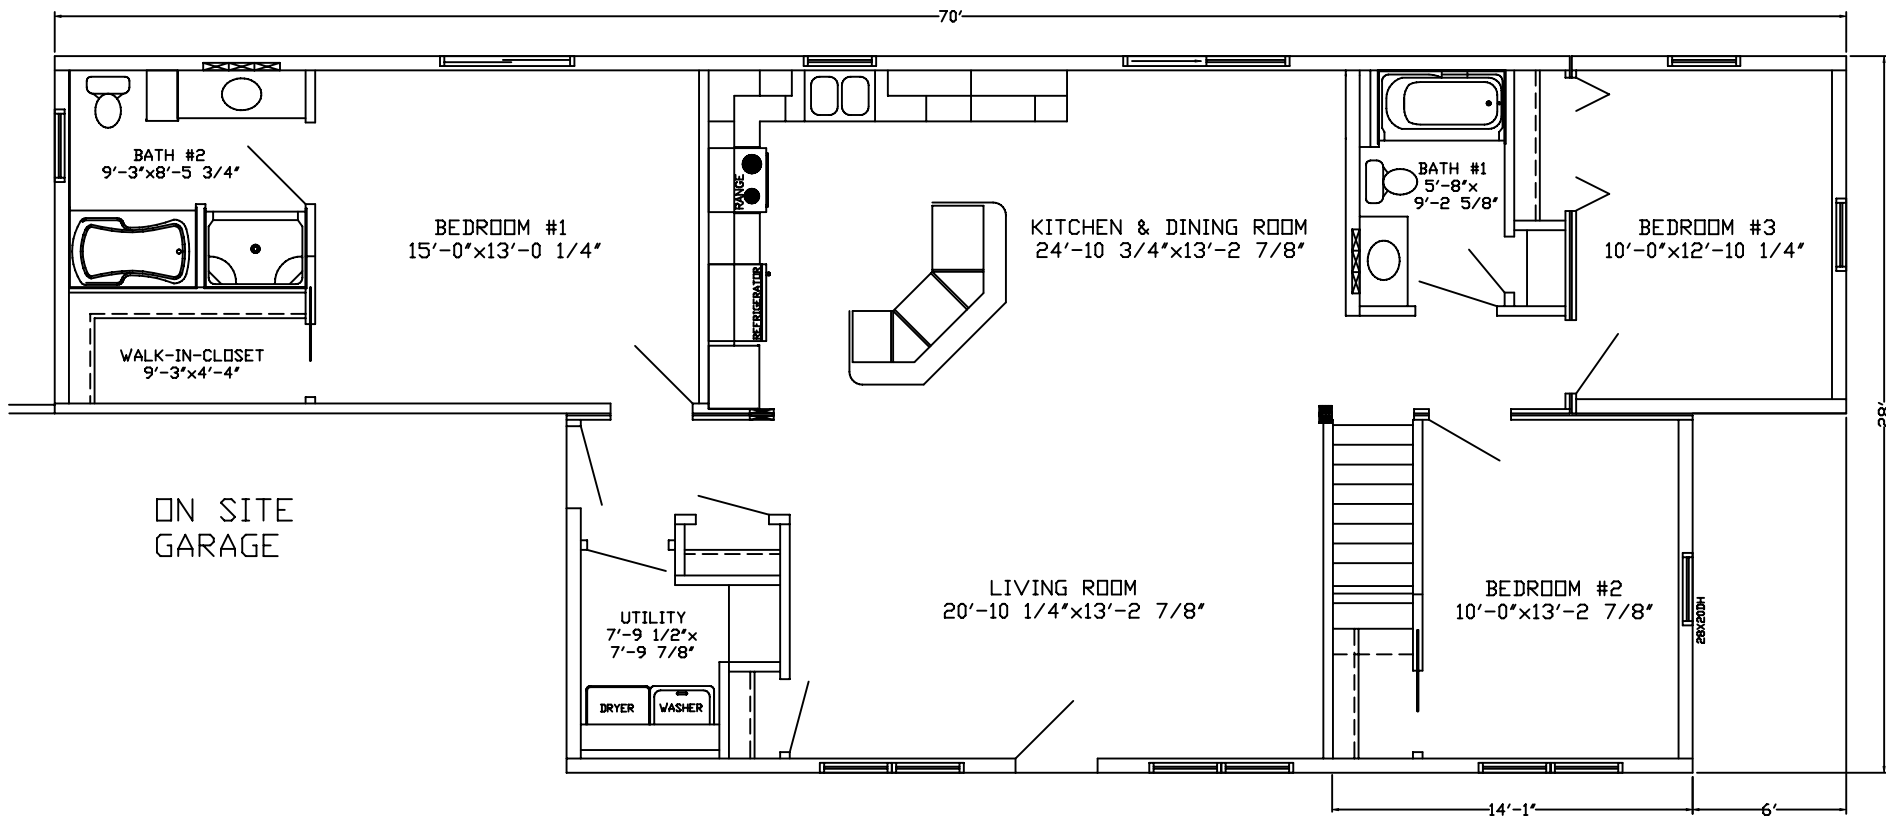

SERIES	PREMIUM
MODEL	28 WIDE RANCH

FLOOR PLAN

DATE :
7-16-09

HOUSE NUMBER :
09-013

PITTSVILLE
HOMES INC
BOX C - HWY 80 SOUTH
PITTSVILLE, WISCONSIN 54466