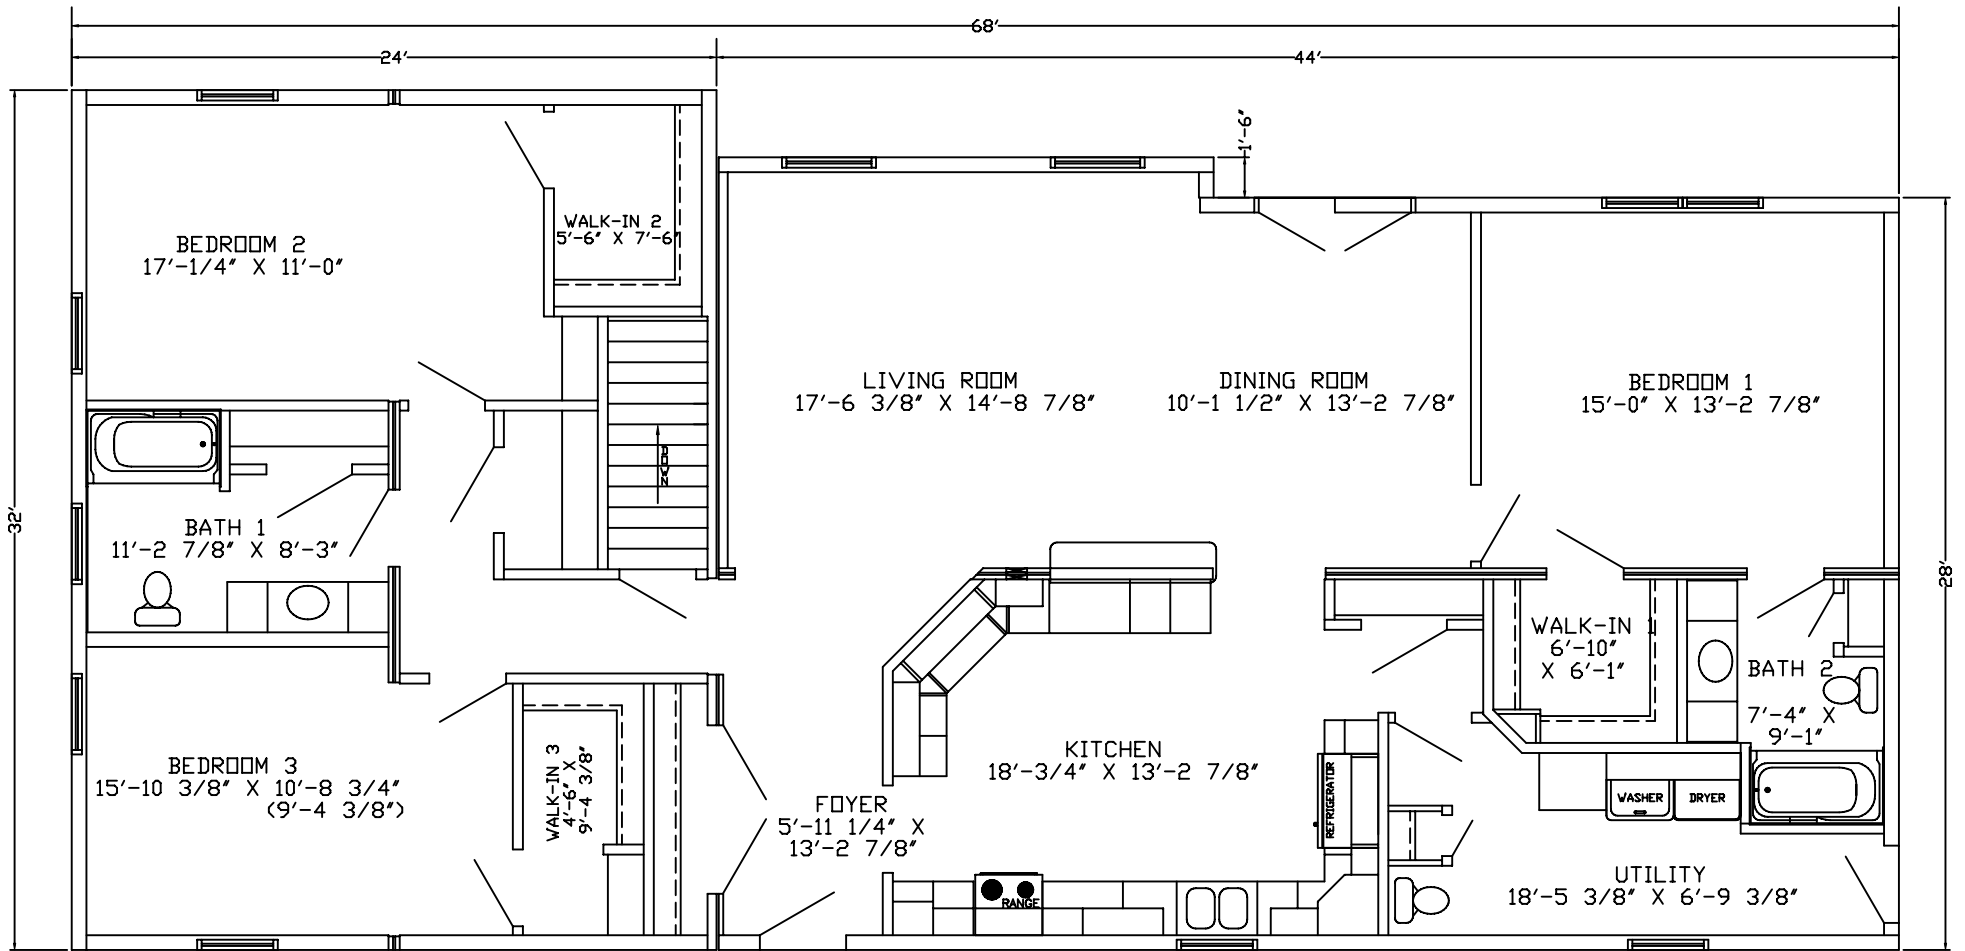

SERIES	PREMIUM
MODEL	28 WIDE RANCH

FLOOR PLAN

DATE :
4-9-08

HOUSE NUMBER :
08-007

**PITTSVILLE
HOMES INC**
BOX C - HWY 80 SOUTH
PITTSVILLE, WISCONSIN 54466

SERIES	PREMIUM
MODEL	MULTI-SECTION

FLOOR PLAN

DATE :
5-21-08