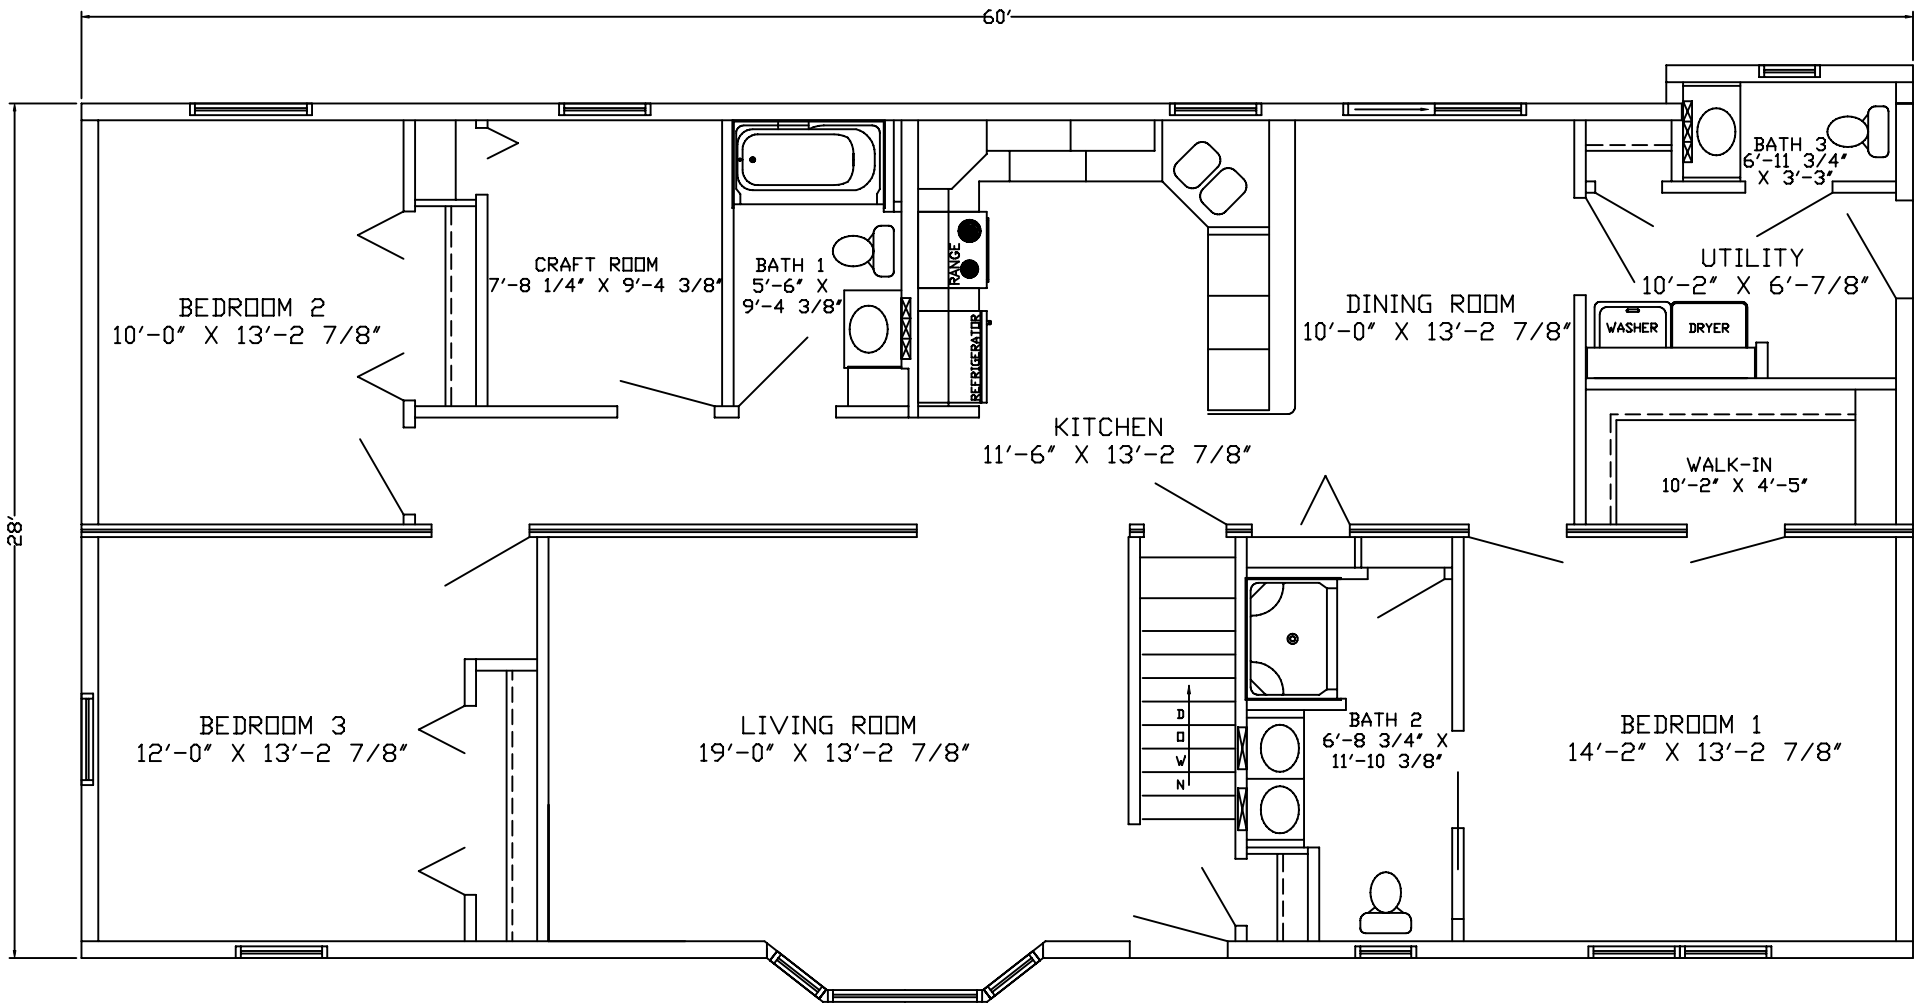

PITTSVILLE
HOMES INC
BOX C - HWY 80 SOUTH
PITTSVILLE, WISCONSIN 54466

SERIES PREMIUM
MODEL 28 WIDE RANCH

FLOOR PLAN

DATE :
1-11-08

HOUSE NUMBER :
08-002

PITTSVILLE
HOMES INC
BOX C - HWY 80 SOUTH
PITTSVILLE, WISCONSIN 54466

SERIES	PREMIUM
MODEL	28 WIDE RANCH

FLOOR PLAN

DATE :
4-9-08

HOUSE NUMBER :
08-007

**PITTSVILLE
HOMES INC**
BOX C - HWY 80 SOUTH
PITTSVILLE, WISCONSIN 54466

SERIES	PREMIUM
MODEL	MULTI-SECTION

FLOOR PLAN

DATE :
5-21-08