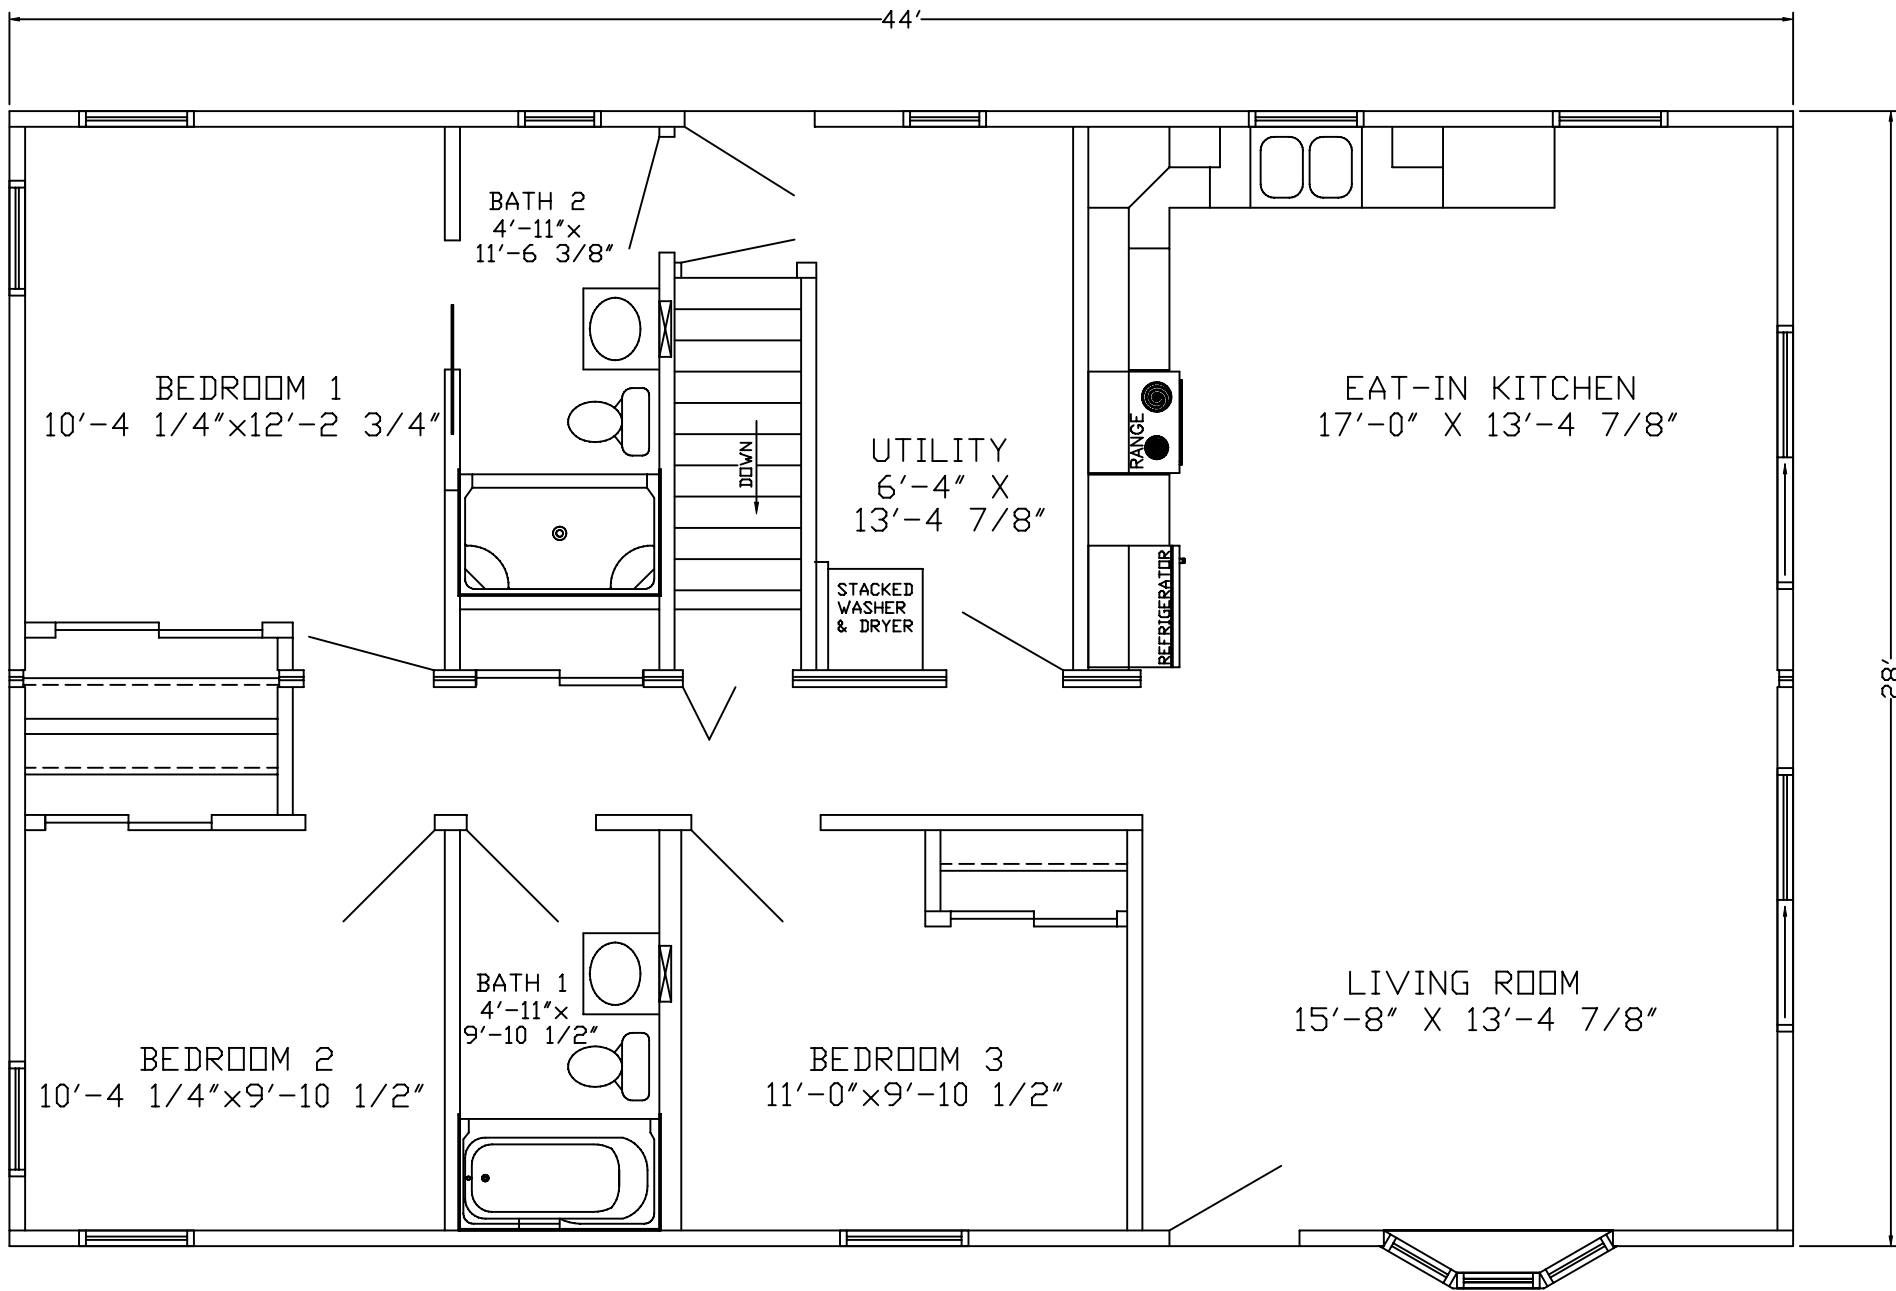

SERIES	PREMIUM
MODEL	28 WIDE RANCH

FLOOR PLAN

DATE :
5-23-08

HOUSE NUMBER :
08-011

**PITTSVILLE
HOMES INC**
BOX C - HWY 80 SOUTH
PITTSVILLE, WISCONSIN 54466