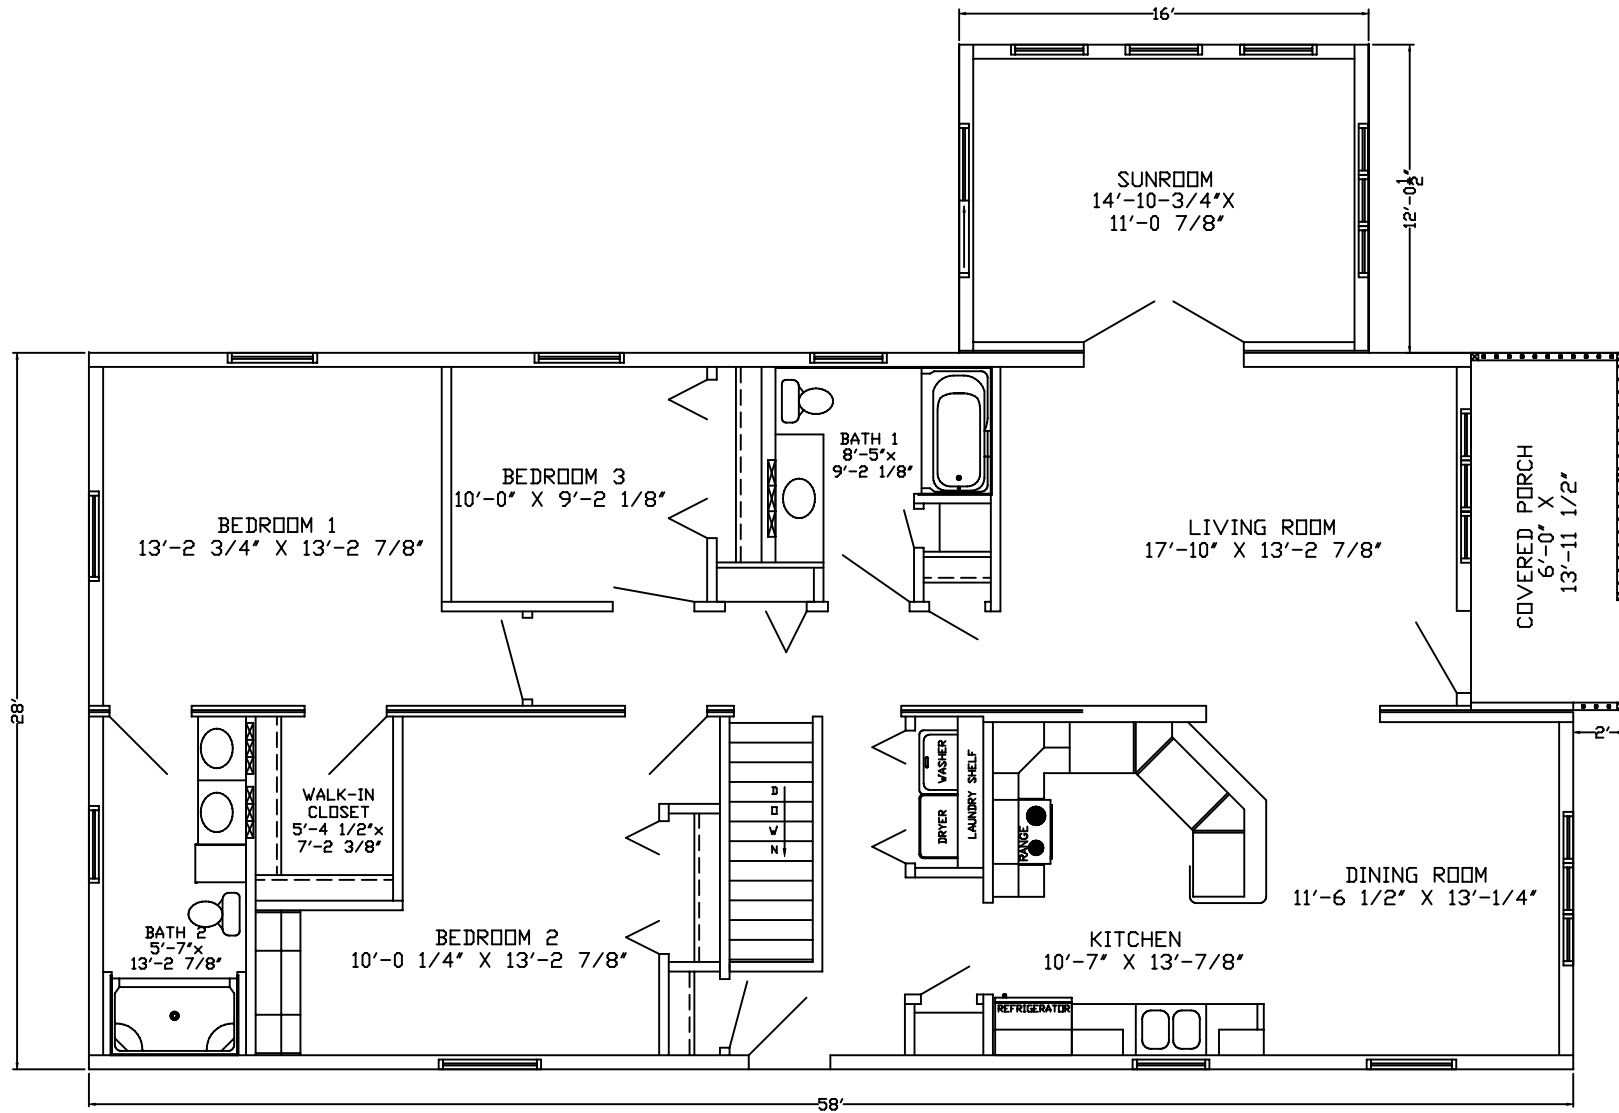

SERIES	PREMIUM
MODEL	28 WIDE RANCH

FLOOR PLAN

DATE :
4-15-09

HOUSE NUMBER :
09-004

PITTSVILLE
HOMES INC
BOX C - HWY 80 SOUTH
PITTSVILLE, WISCONSIN 54466

SERIES	PREMIUM
MODEL	MULTI-SECTION

FLOOR PLAN

DATE :
5-28-09