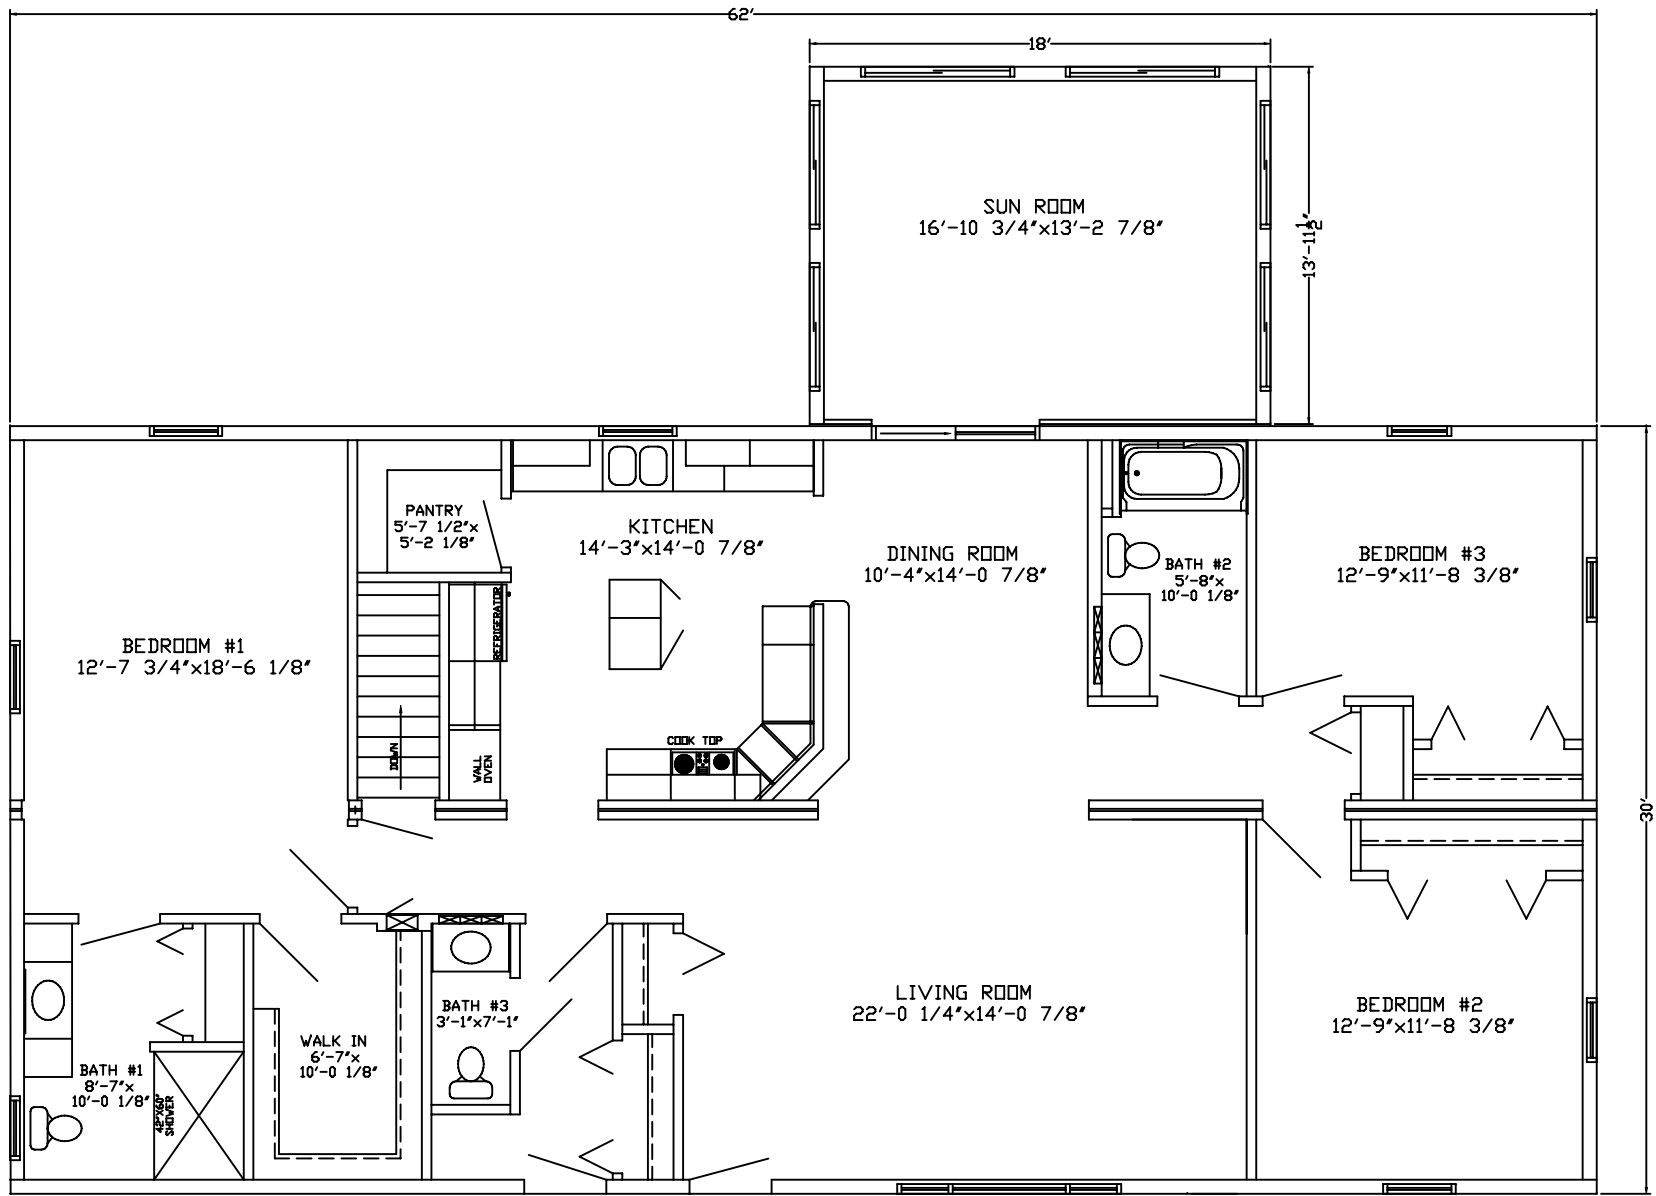

SERIES	PREMIUM
MODEL	28 WIDE RANCH

FLOOR PLAN

DATE :
5-12-10

HOUSE NUMBER :
10-008

PITTSVILLE
HOMES INC
BOX C - HWY 80 SOUTH
PITTSVILLE, WISCONSIN 54466

SERIES	PREMIUM
MODEL	30 WIDE RANCH

FLOOR PLAN

DATE :
5-25-10