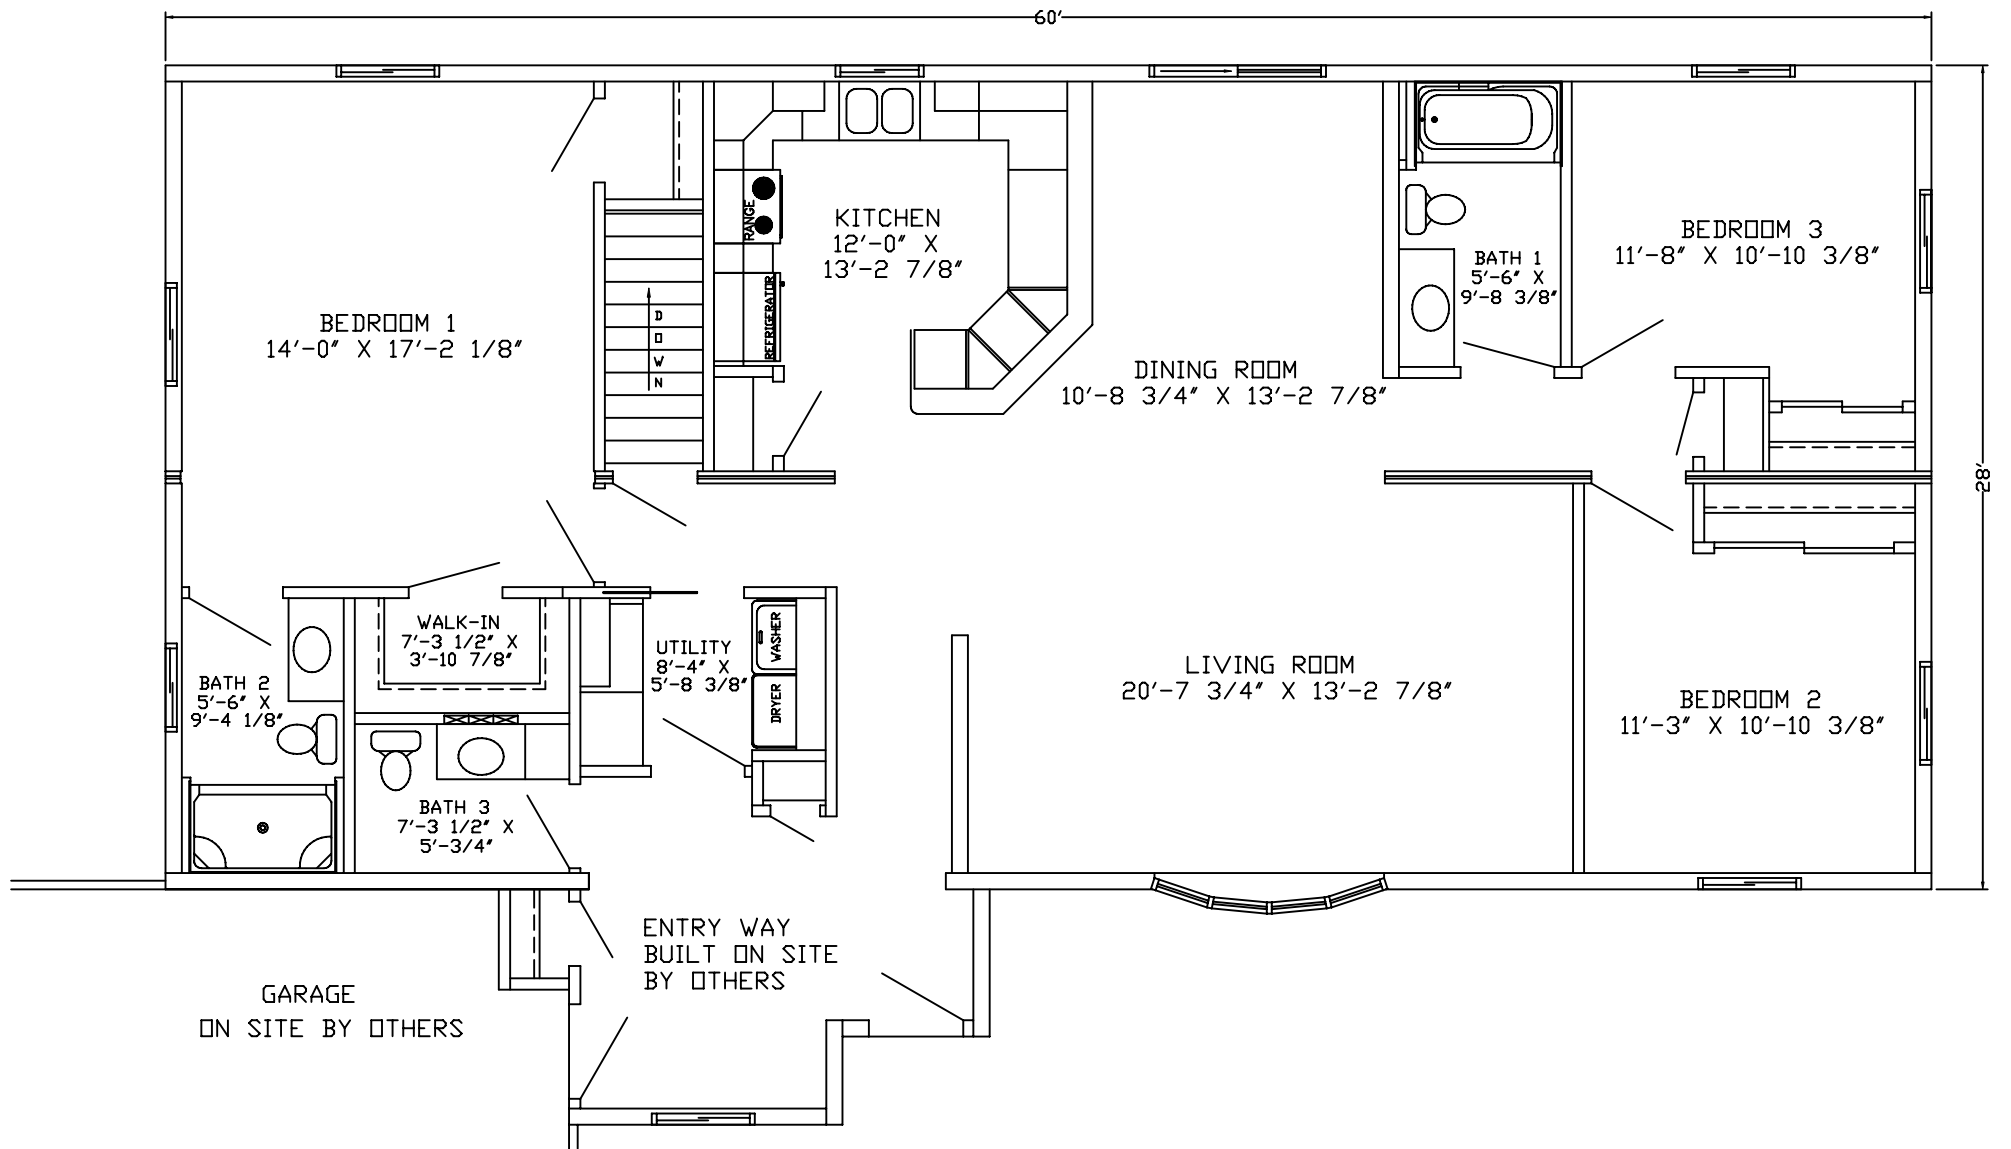

PITTSVILLE HOMES INC
 BOX C - HWY 80 SOUTH
 PITTSVILLE, WISCONSIN 54466

SERIES	PREMIUM
MODEL	30 WIDE RANCH

FLOOR PLAN

DATE :
2-8-10

HOUSE NUMBER :
10-005

**PITTSVILLE
HOMES INC**
 BOX C - HWY 80 SOUTH
 PITTSVILLE, WISCONSIN 54466