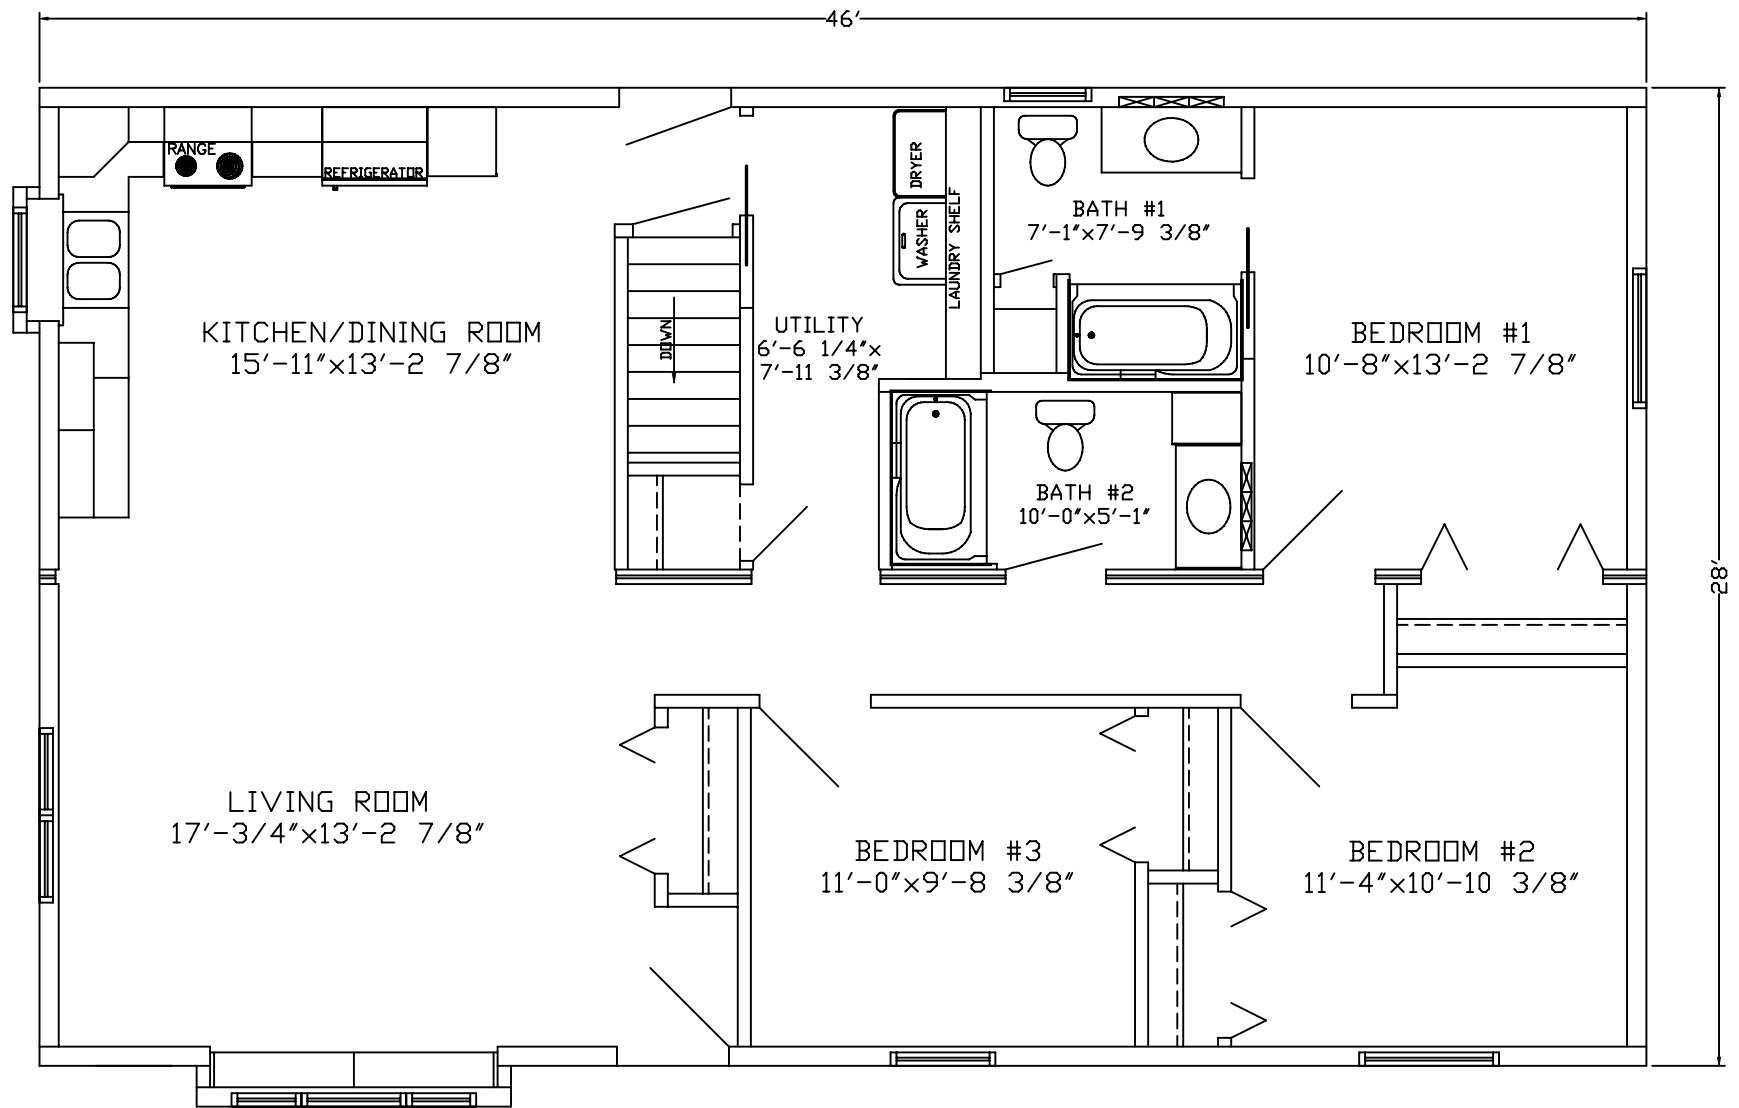

SERIES	PREMIUM
MODEL	MULTI-SECTION

FLOOR PLAN

DATE :
10-29-09

HOUSE NUMBER :
09-020

PITTSVILLE HOMES INC
 BOX C - HWY 80 SOUTH
 PITTSVILLE, WISCONSIN 54466

SERIES	PREMIUM
MODEL	28 WIDE RANCH

FLOOR PLAN

DATE :	HOUSE NUMBER :
12-19-2009	09-026