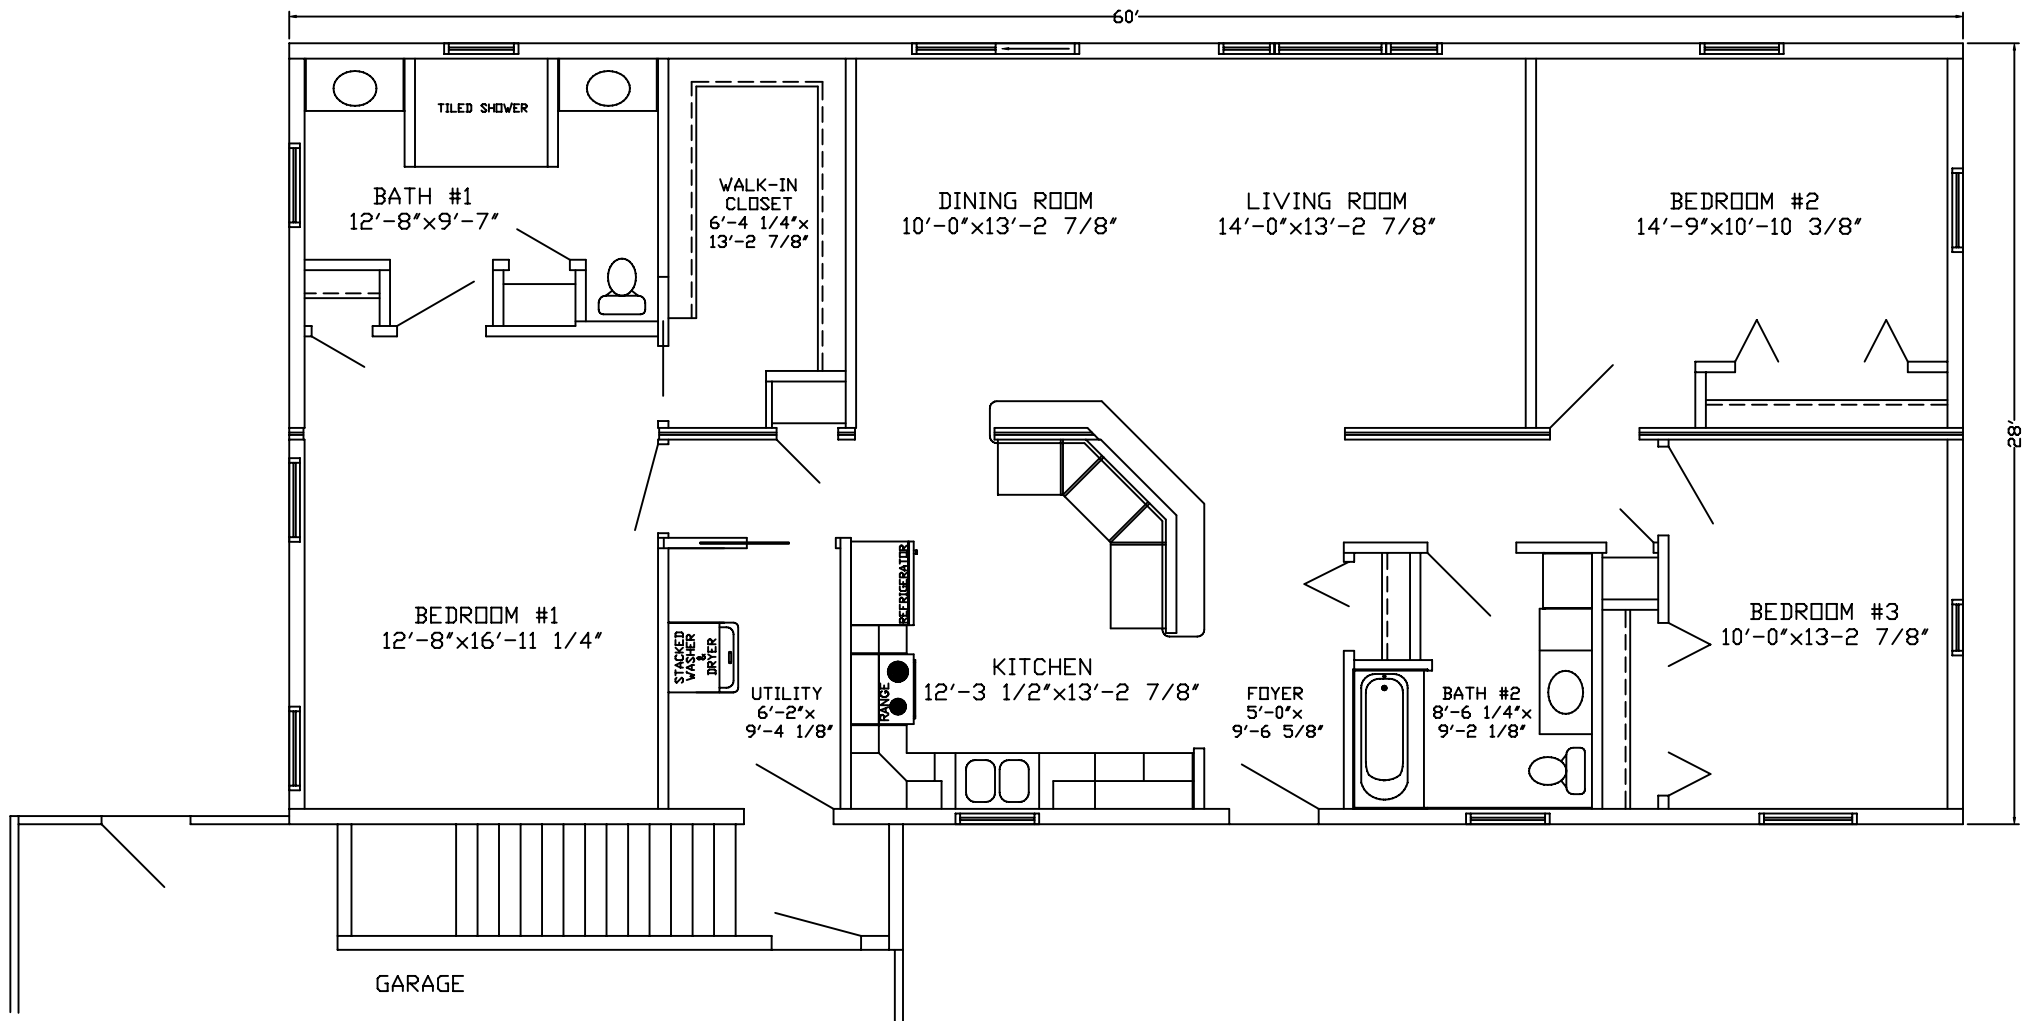

HOUSE NUMBER :
08-010

PITTSVILLE
HOMES INC
 BOX C - HWY 80 SOUTH
 PITTSVILLE, WISCONSIN 54466

SERIES	PREMIUM
MODEL	28 WIDE RANCH

FLOOR PLAN

DATE :
5-23-08

HOUSE NUMBER :
08-011

**PITTSVILLE
HOMES INC**
BOX C - HWY 80 SOUTH
PITTSVILLE, WISCONSIN 54466

SERIES	PREMIUM
MODEL	28 WIDE RANCH

FLOOR PLAN

DATE :
4-15-09

HOUSE NUMBER :
09-004

PITTSVILLE
HOMES INC
BOX C - HWY 80 SOUTH
PITTSVILLE, WISCONSIN 54466

SERIES	PREMIUM
MODEL	MULTI-SECTION

FLOOR PLAN

DATE :
5-28-09