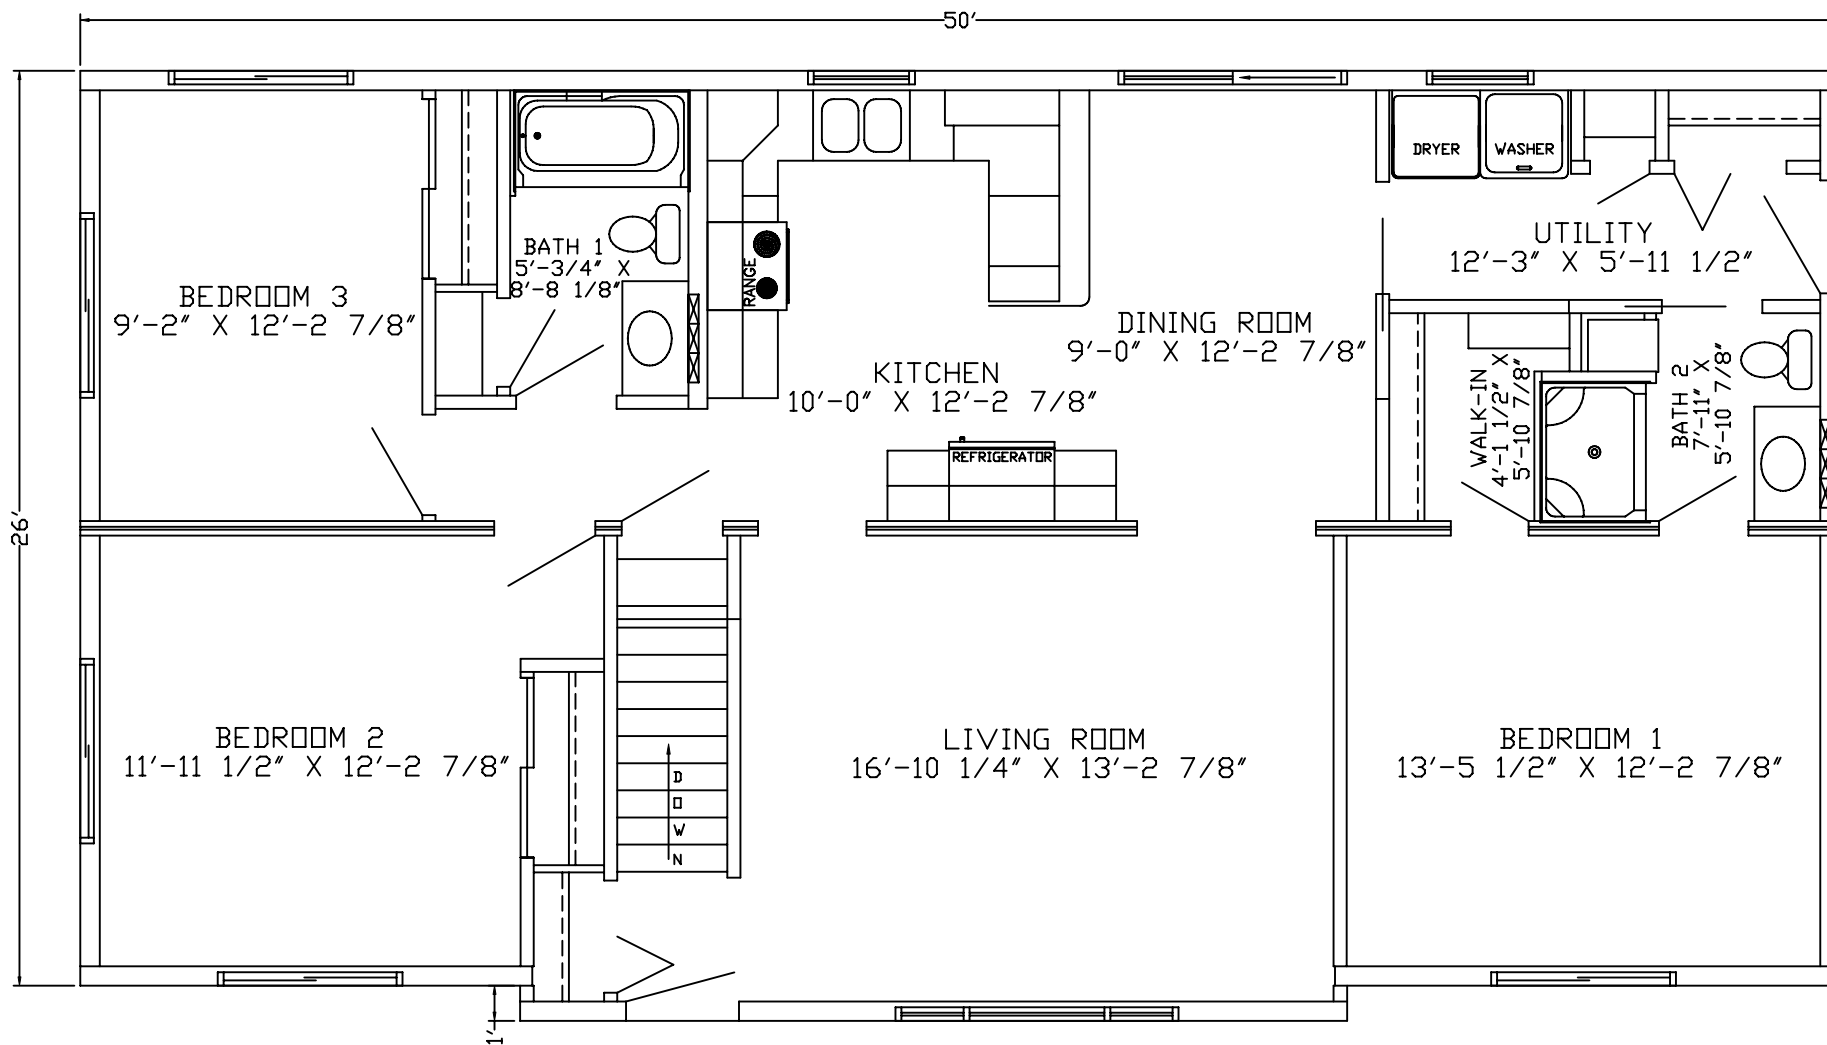

SERIES	PREMIUM
MODEL	24 WIDE RANCH

FLOOR PLAN

DATE	1-16-2001
------	-----------

HOUSE NUMBER	07-005
--------------	--------

PITTSVILLE
HOMES INC
 BOX C - HWY 80 SOUTH
 PITTSVILLE, WISCONSIN 54466

SERIES	PREMIUM
MODEL	26 WIDE RANCH

FLOOR PLAN

DATE :
11-13-07

HOUSE NUMBER :
07-060

PITTSVILLE
HOMES INC
BOX C - HWY 80 SOUTH
PITTSVILLE, WISCONSIN 54466

SERIES	PREMIUM
MODEL	26 WIDE RANCH

FLOOR PLAN

DATE :
1-8-08

HOUSE NUMBER :
08-001