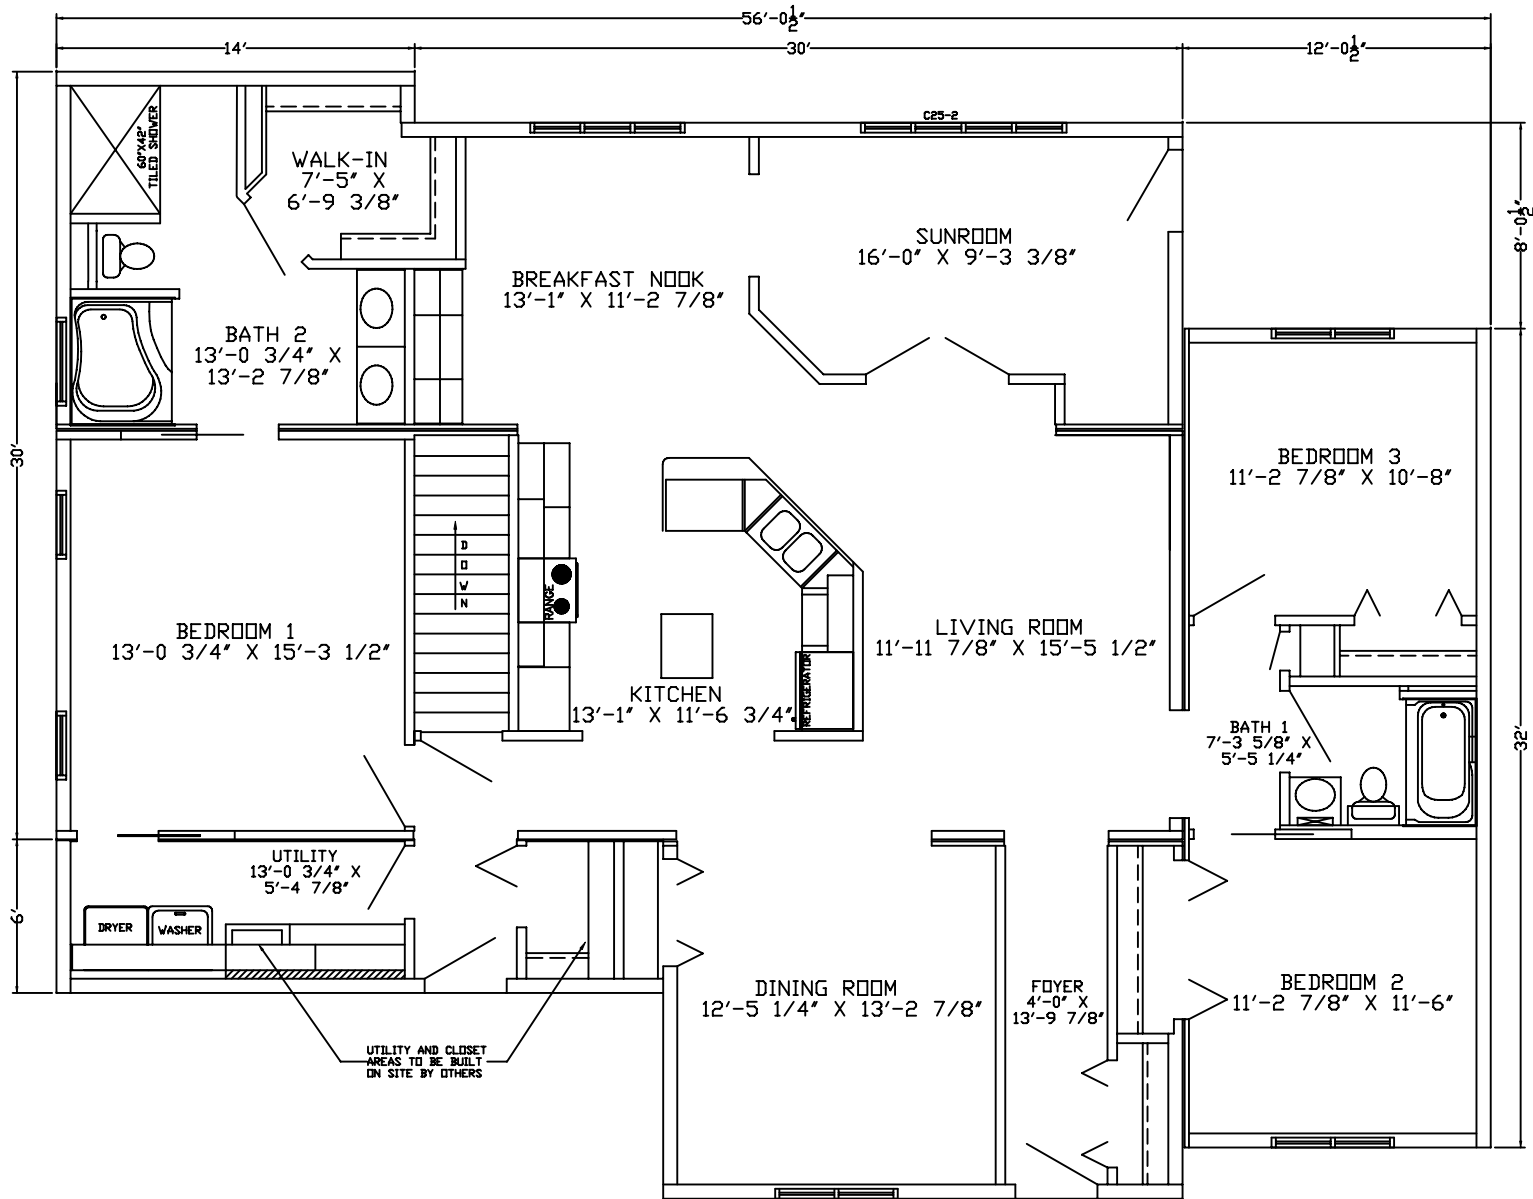

SERIES	PREMIUM
MODEL	MULTI-SECTION

FLOOR PLAN

DATE :
7-26-10

HOUSE NUMBER :
10-021

PITTSVILLE
HOMES INC
BOX C - HWY 80 SOUTH
PITTSVILLE, WISCONSIN 54466