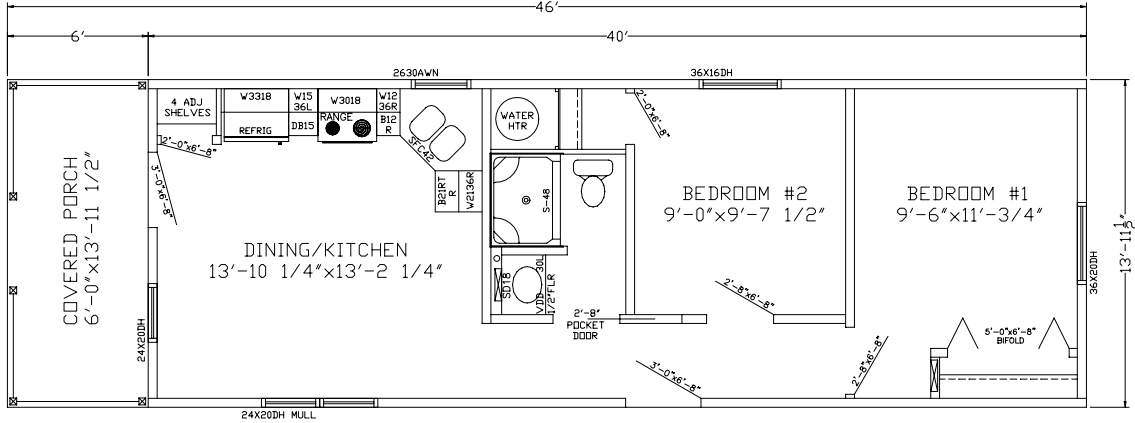

THE SOLITUDE SERIES RETREAT MODEL

PITTSVILLE HOMES, INC.

5094 Second Ave.
 PO Box C
 Pittsville, WI 54466
 (715) 884-2511
 Toll Free: 877-248-8371