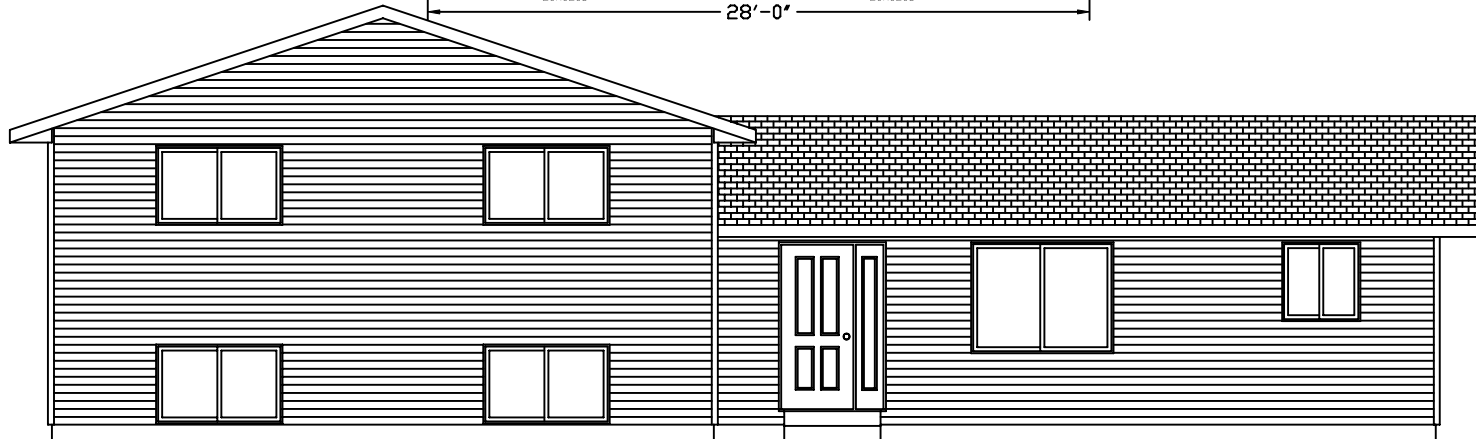

MODEL	INFINITY
PLAN	30'(26'')x24'-0"1344 SQFT

FLOOR PLAN
SCALE 1/8"=1'

DATE	1-19-2001
------	-----------

HOUSE NUMBER	IN-1 TRI LEVEL
--------------	----------------

PITTSVILLE HOMES INC
BOX C - HWY 80 SOUTH
PITTSVILLE, WISCONSIN 54466

MODEL	INFINITY
PLAN	30'x28'x28'-0" 1624 SQFT

FLOOR PLAN
SCALE 1/8"=1'

DATE	1-19-2001
------	-----------

HOUSE NUMBER	IN-2 TRI LEVEL
--------------	----------------

PITTSVILLE HOMES INC
BOX C - HWY 80 SOUTH
PITTSVILLE, WISCONSIN 54466

MODEL	INFINITY
PLAN	36'(30')x28'-0" 2128 SQFT

FLOOR PLAN
SCALE 1/8"=1'

DATE	1-19-2001
------	-----------

HOUSE NUMBER	IN-3 TRI LEVEL
--------------	----------------

PITTSVILLE HOMES INC
BOX C - HWY 80 SOUTH
PITTSVILLE, WISCONSIN 54466