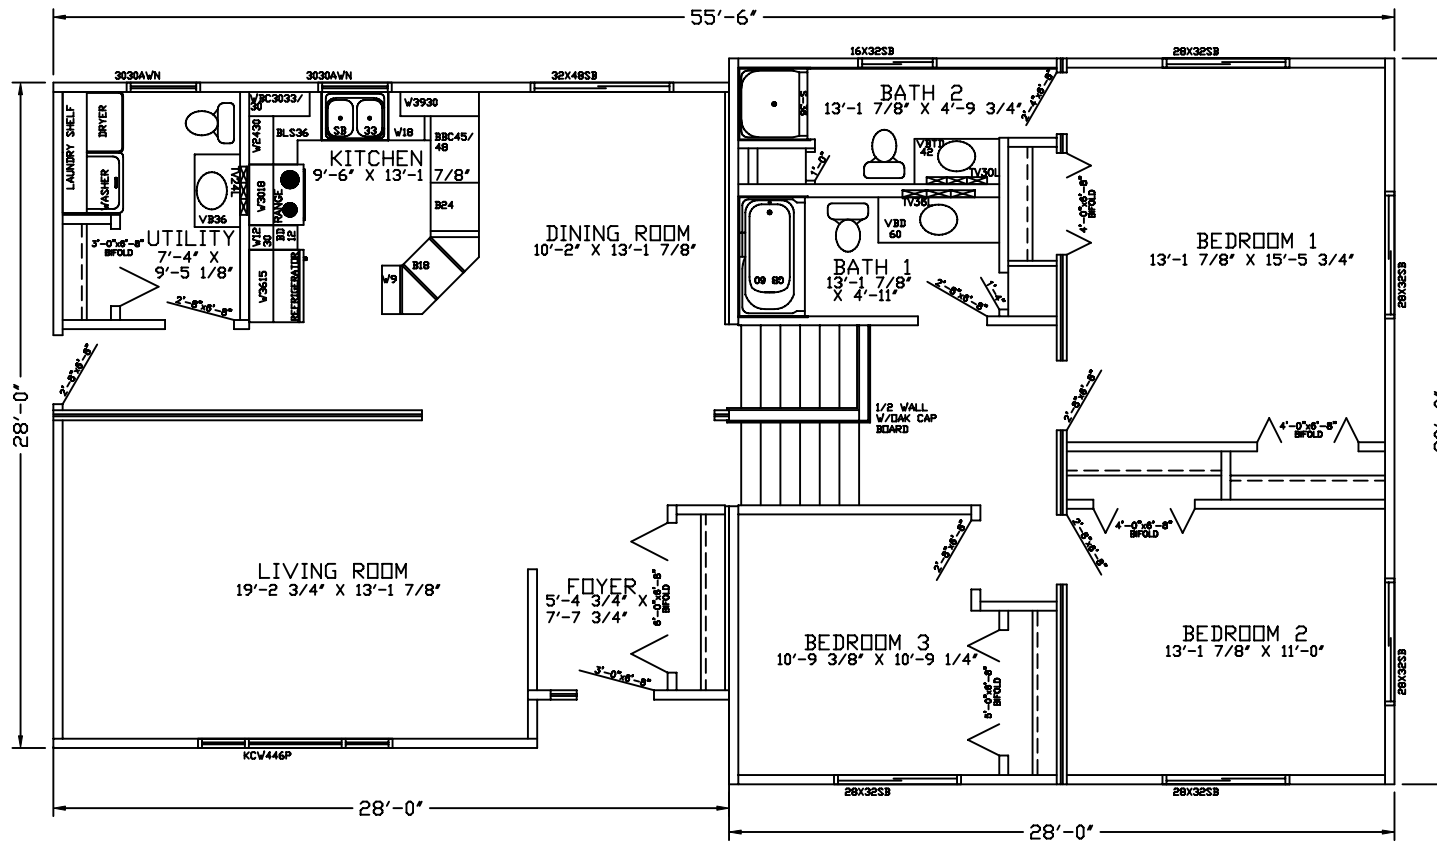

MODEL	INFINITY
PLAN	30'(26'')x24'-0"1344 SQFT

FLOOR PLAN
SCALE 1/8"=1'

DATE	1-19-2001
------	-----------

HOUSE NUMBER	IN-1 TRI LEVEL
--------------	----------------

PITTSVILLE HOMES INC
BOX C - HWY 80 SOUTH
PITTSVILLE, WISCONSIN 54466

MODEL	INFINITY
PLAN	30'x28'x28'-0" 1624 SQFT

FLOOR PLAN
SCALE 1/8"=1'

DATE	1-19-2001
------	-----------

HOUSE NUMBER	IN-2 TRI LEVEL
--------------	----------------

PITTSVILLE HOMES INC
BOX C - HWY 80 SOUTH
PITTSVILLE, WISCONSIN 54466

MODEL	INFINITY
PLAN	36'(30')x28'-0" 2128 SQFT

FLOOR PLAN
SCALE 1/8"=1'

DATE	1-19-2001
------	-----------

HOUSE NUMBER	IN-3 TRI LEVEL
--------------	----------------

PITTSVILLE HOMES INC
BOX C - HWY 80 SOUTH
PITTSVILLE, WISCONSIN 54466