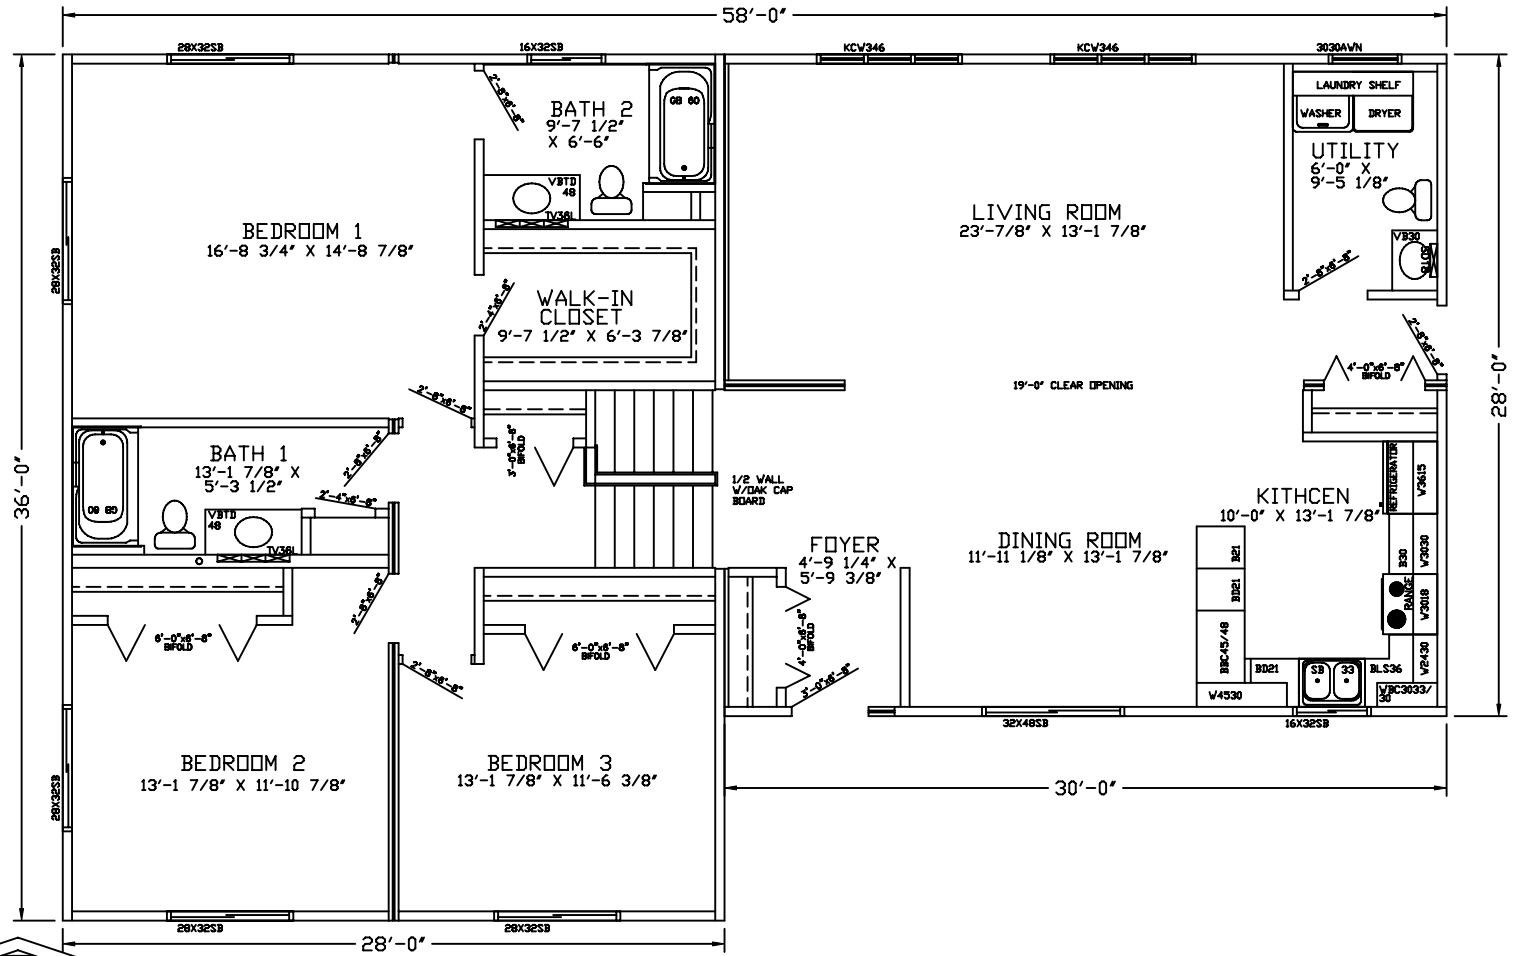

MODEL	INFINITY
PLAN	30'(26'')x24'-0"1344 SQFT

FLOOR PLAN
SCALE 1/8"=1'

DATE	1-19-2001
------	-----------

HOUSE NUMBER	IN-1 TRI LEVEL
--------------	----------------

PITTSVILLE HOMES INC
BOX C - HWY 80 SOUTH
PITTSVILLE, WISCONSIN 54466

MODEL	INFINITY
PLAN	30'x28'x28'-0" 1624 SQFT

FLOOR PLAN
SCALE 1/8"=1'

DATE	1-19-2001
------	-----------

HOUSE NUMBER	IN-2 TRI LEVEL
--------------	----------------

PITTSVILLE HOMES INC
BOX C - HWY 80 SOUTH
PITTSVILLE, WISCONSIN 54466

MODEL	INFINITY
PLAN	36'(30')x28'-0" 2128 SQFT

FLOOR PLAN
SCALE 1/8"=1'

DATE	1-19-2001
------	-----------

HOUSE NUMBER	IN-3 TRI LEVEL
--------------	----------------

PITTSVILLE HOMES INC
BOX C - HWY 80 SOUTH
PITTSVILLE, WISCONSIN 54466