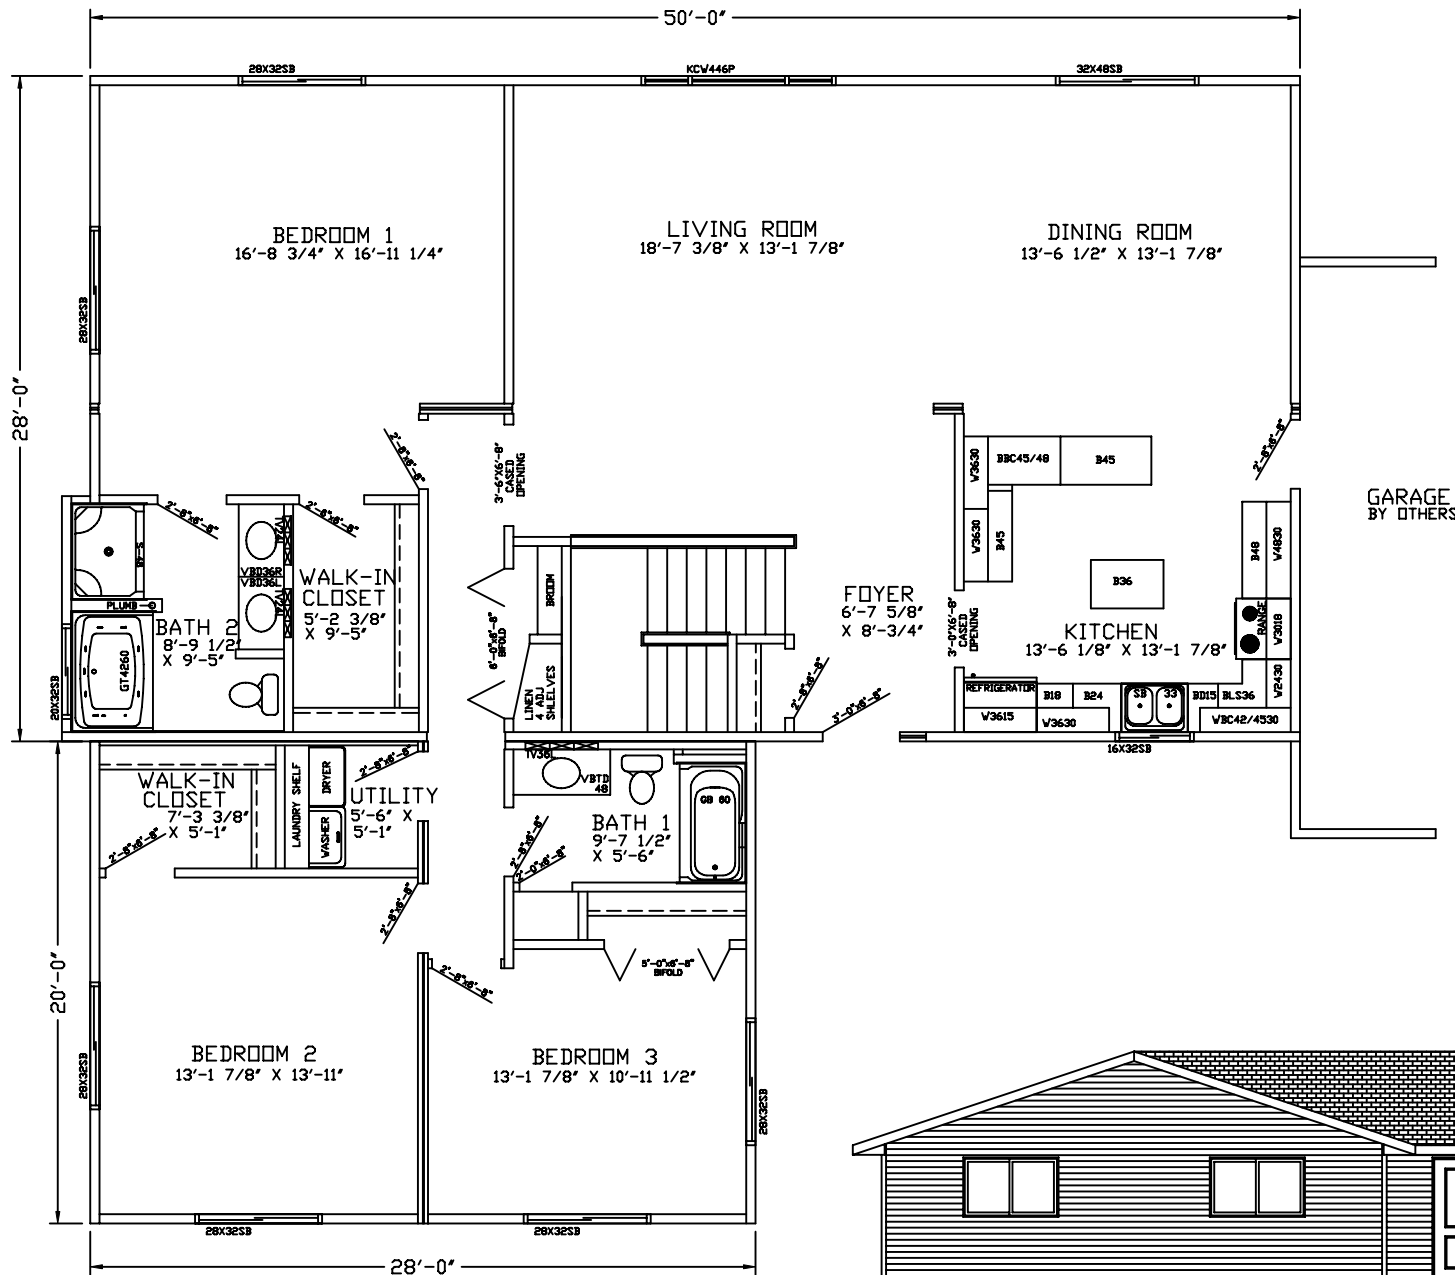

MODEL	INFINITY	1792 SQFT
PLAN	38'x36'x26' x 28'-0"	

FLOOR PLAN  
SCALE 1/8"=1'

DATE	1-19-2001
------	-----------

HOUSE NUMBER	IN-4 RANCH
--------------	------------

**PITTSVILLE HOMES INC**  
BOX C - HWY 80 SOUTH  
PITTSVILLE, WISCONSIN 54466

MODEL	INFINITY
PLAN	50'(20')x28'-0" 1960 SQFT

**FLOOR PLAN**  
SCALE 1/8"=1'

DATE	HOUSE NUMBER
1-19-2001	IN-5 RANCH

**PITTSVILLE HOMES INC**  
BOX C - HWY 80 SOUTH  
PITTSVILLE, WISCONSIN 54466