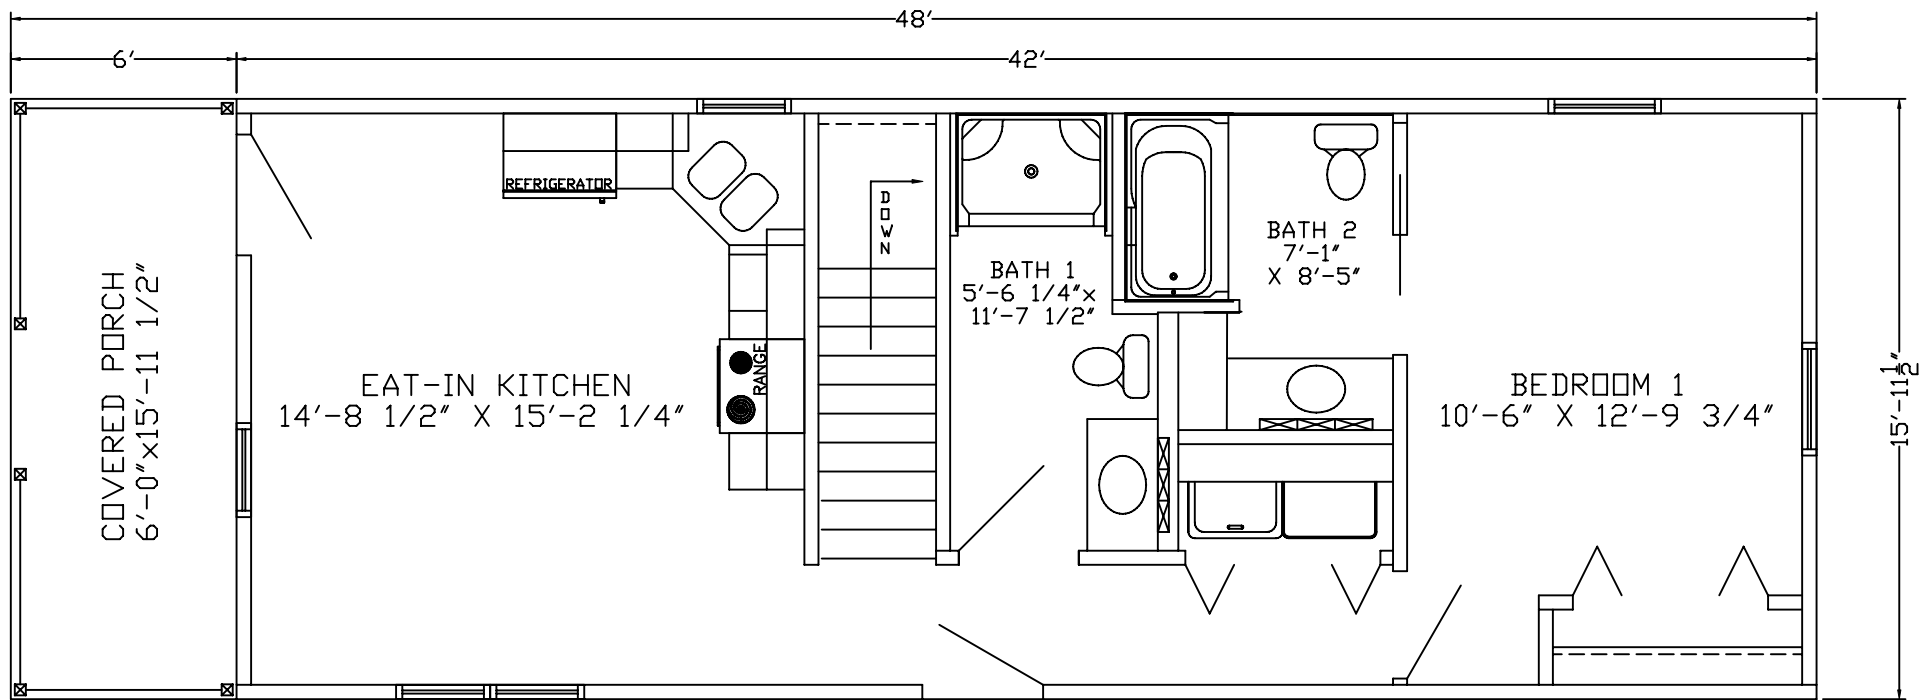

SERIES	SOLITUDE	
SIZE	14'X40'	560SF

FLOOR PLAN

DATE :
8-29-08

HOUSE NUMBER :
08-036

**PITTSVILLE
HOMES INC**
BOX C - HWY 80 SOUTH
PITTSVILLE, WISCONSIN 54466

SERIES	SOLITUDE	
SIZE	16' X 42'	670SF

FLOOR PLAN

DATE :
11-03-08

HOUSE NUMBER :
08-039

**PITTSVILLE
HOMES INC**
BOX C - HWY 80 SOUTH
PITTSVILLE, WISCONSIN 54466

SERIES	SOLITUDE	
SIZE	16' X 45'	718SF

FLOOR PLAN

DATE :
11-25-08

HOUSE NUMBER :
08-041

**PITTSVILLE
HOMES INC**
BOX C - HWY 80 SOUTH
PITTSVILLE, WISCONSIN 54466

SERIES	SOLITUDE	
SIZE	14'X50'	700SF

FLOOR PLAN

DATE :
3-10-10

HOUSE NUMBER :
10-006

PITTSVILLE
HOMES INC
BOX C - HWY 80 SOUTH
PITTSVILLE, WISCONSIN 54466

SERIES	SOLITUDE	
SIZE	14' X 46'	644SF

FLOOR PLAN

DATE :
4-20-10