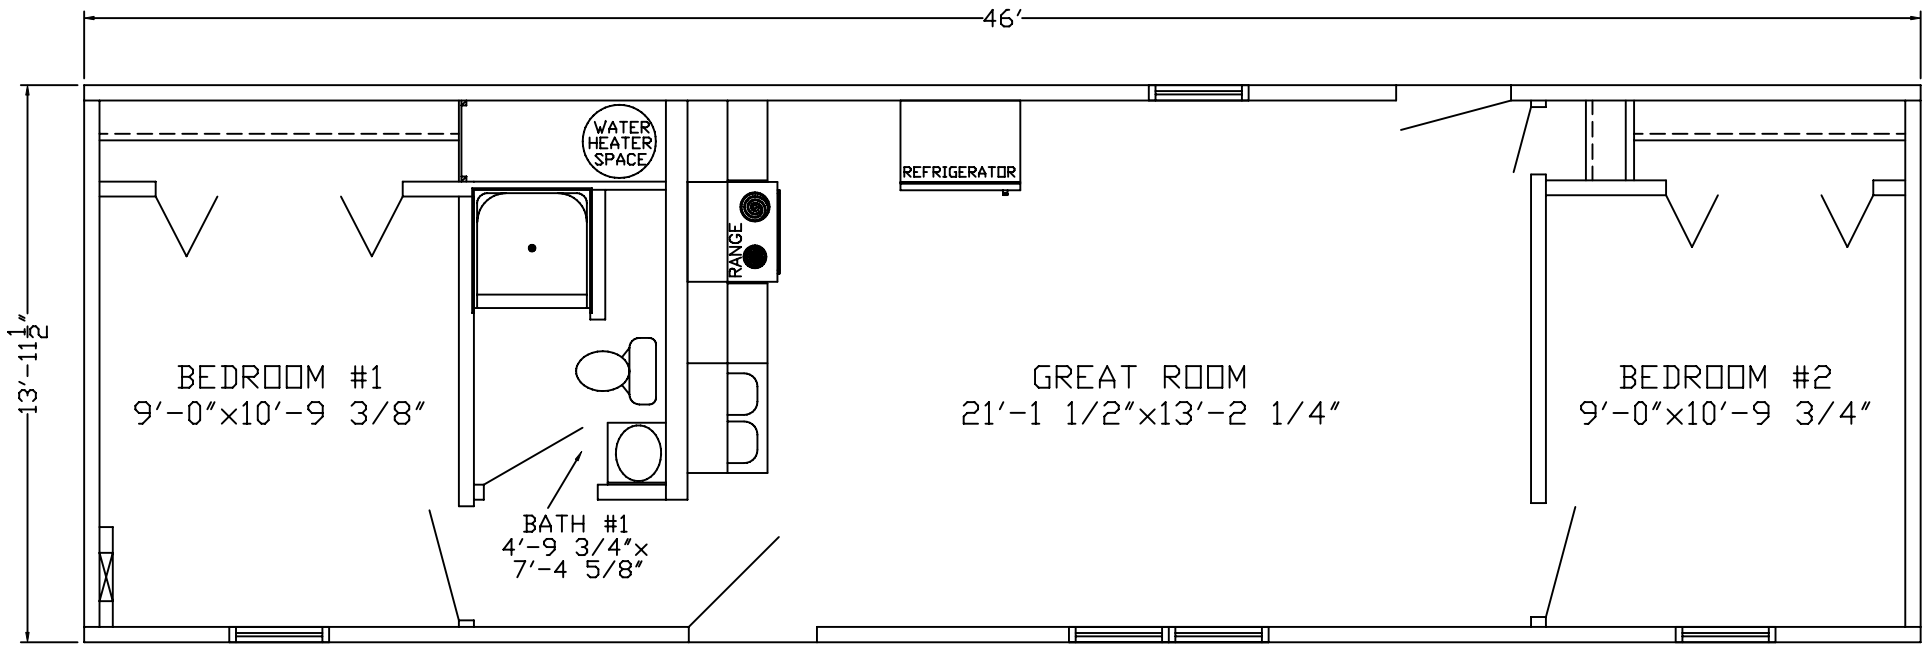

SERIES	SOLITUDE	
SIZE	14'X50'	700SF

FLOOR PLAN

DATE :
3-10-10

HOUSE NUMBER :
10-006

PITTSVILLE
HOMES INC
BOX C - HWY 80 SOUTH
PITTSVILLE, WISCONSIN 54466

SERIES	SOLITUDE	
SIZE	14' X 46'	644SF

FLOOR PLAN

DATE :
4-20-10