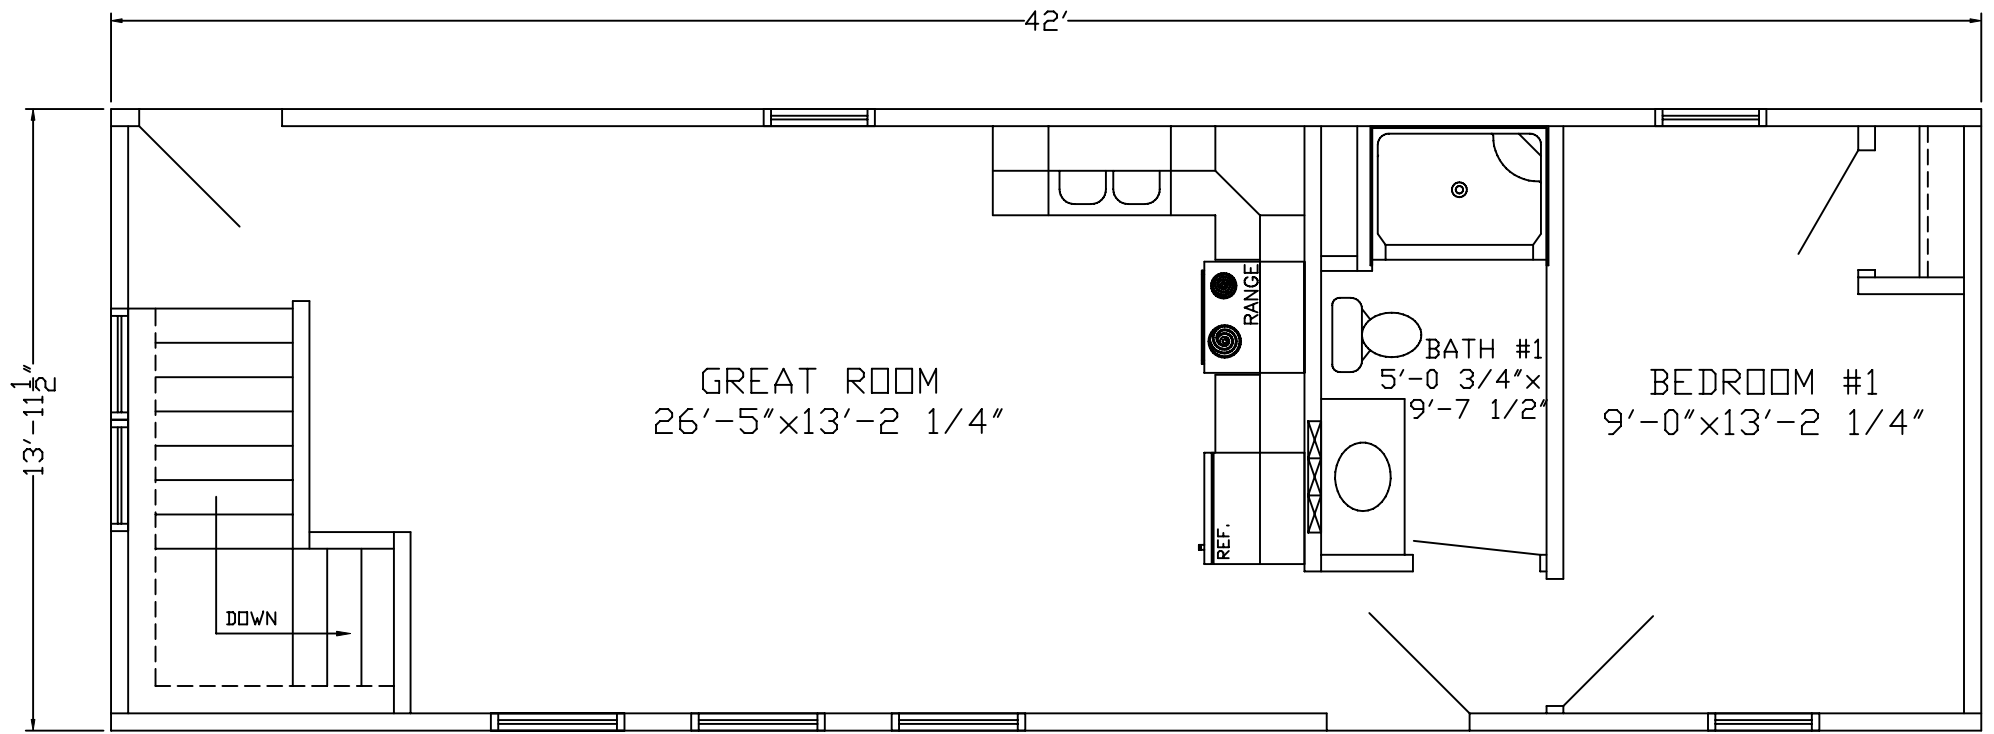

SERIES	SOLITUDE	
SIZE	14'X50'	700SF

FLOOR PLAN

DATE :
3-10-10

HOUSE NUMBER :
10-006

PITTSVILLE
HOMES INC
BOX C - HWY 80 SOUTH
PITTSVILLE, WISCONSIN 54466

SERIES	SOLITUDE	
SIZE	14' X 46'	644SF

FLOOR PLAN

DATE :
4-20-10

HOUSE NUMBER :
10-009

PITTSVILLE HOMES INC
 Quality Work A Heart
 BOX C - HWY 80 SOUTH
 PITTSVILLE, WISCONSIN 54466

SERIES	SOLITUDE
SIZE	14'X44'

616SF

FLOOR PLAN

DATE :	4-28-10
--------	---------

HOUSE NUMBER :	10-011
----------------	--------

PITTSVILLE HOMES INC
 BOX C - HWY 80 SOUTH
 PITTSVILLE, WISCONSIN 54466

SERIES	SOLITUDE	
SIZE	14'X42'	588SF

FLOOR PLAN

DATE :
5-5-10

HOUSE NUMBER :
10-012

**PITTSVILLE
HOMES INC**
BOX C - HWY 80 SOUTH
PITTSVILLE, WISCONSIN 54466

5/12 PITCH

**PITTSVILLE
HOMES INC**
 BOX C - HWY 80 SOUTH
 PITTSVILLE, WISCONSIN 54466

SERIES	SOLITUDE	
SIZE	16'X48'	828SF

FLOOR PLAN

DATE :
5-11-10

HOUSE NUMBER :
10-013

SERIES	SOLITUDE	
SIZE	16'X48'	824SF