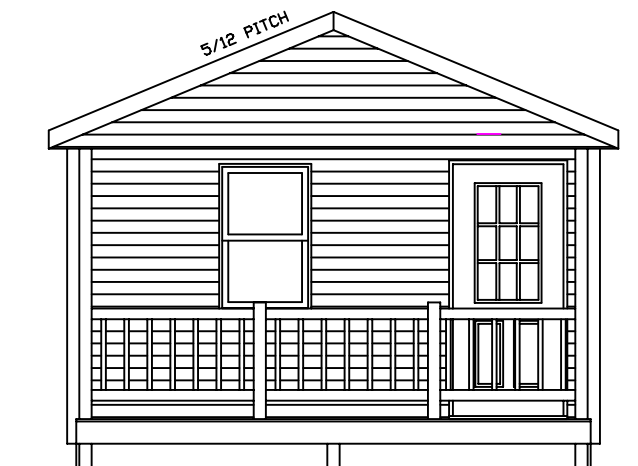

SERIES	SOLITUDE	
SIZE	14'X40'	560SF

FLOOR PLAN

DATE :
8-29-08

HOUSE NUMBER :
08-036

**PITTSVILLE
HOMES INC**
BOX C - HWY 80 SOUTH
PITTSVILLE, WISCONSIN 54466

SERIES	SOLITUDE	
SIZE	16' X 42'	670SF

FLOOR PLAN

DATE :
11-03-08

HOUSE NUMBER :
08-039

**PITTSVILLE
HOMES INC**
BOX C - HWY 80 SOUTH
PITTSVILLE, WISCONSIN 54466

SERIES	SOLITUDE	
SIZE	16' X 45'	718SF

FLOOR PLAN

DATE :
11-25-08

HOUSE NUMBER :
08-041

**PITTSVILLE
HOMES INC**
BOX C - HWY 80 SOUTH
PITTSVILLE, WISCONSIN 54466

SERIES	SOLITUDE	
SIZE	14'X50'	700SF

FLOOR PLAN

DATE :
3-10-10

HOUSE NUMBER :
10-006

PITTSVILLE
HOMES INC
BOX C - HWY 80 SOUTH
PITTSVILLE, WISCONSIN 54466

SERIES	SOLITUDE	
SIZE	14' X 46'	644SF

FLOOR PLAN

DATE :
4-20-10