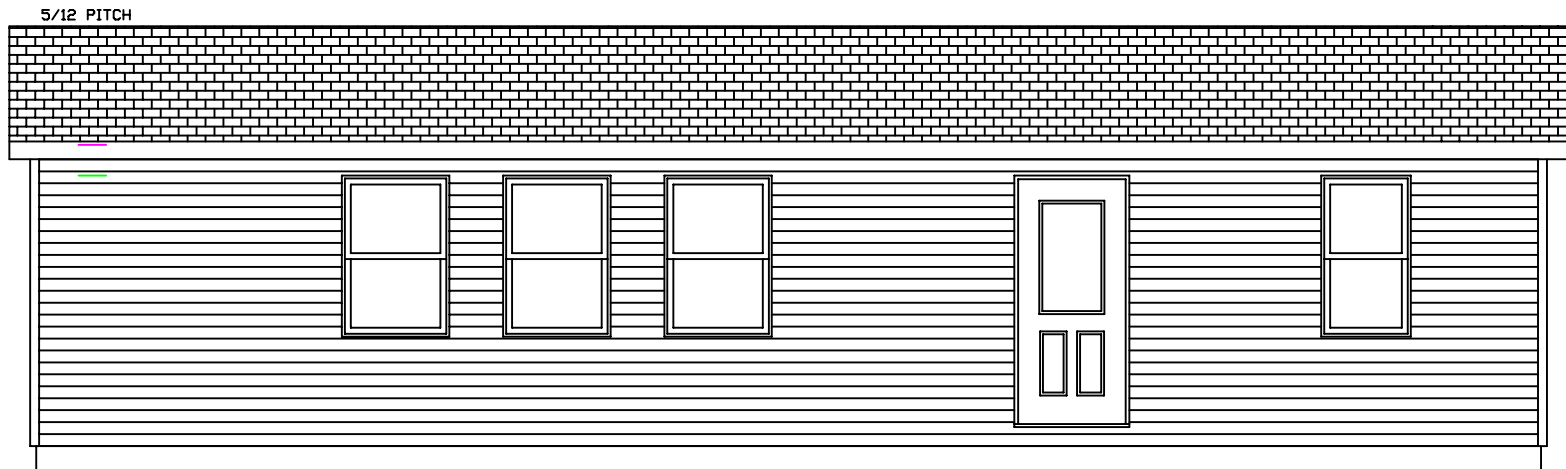

SERIES	SOLITUDE	
SIZE	14'X50'	700SF

FLOOR PLAN

DATE :
3-10-10

HOUSE NUMBER :
10-006

PITTSVILLE
HOMES INC
BOX C - HWY 80 SOUTH
PITTSVILLE, WISCONSIN 54466

SERIES	SOLITUDE	
SIZE	14' X 46'	644SF

FLOOR PLAN

DATE :
4-20-10

HOUSE NUMBER :
10-009

PITTSVILLE HOMES INC
 Quality Work A Heart
 BOX C - HWY 80 SOUTH
 PITTSVILLE, WISCONSIN 54466

SERIES	SOLITUDE
SIZE	14'X44'

616SF

FLOOR PLAN

DATE :	4-28-10
--------	---------

HOUSE NUMBER :	10-011
----------------	--------

PITTSVILLE HOMES INC
 BOX C - HWY 80 SOUTH
 PITTSVILLE, WISCONSIN 54466

SERIES	SOLITUDE	
SIZE	14'X42'	588SF

FLOOR PLAN

DATE :
5-5-10

HOUSE NUMBER :
10-012

**PITTSVILLE
HOMES INC**
BOX C - HWY 80 SOUTH
PITTSVILLE, WISCONSIN 54466