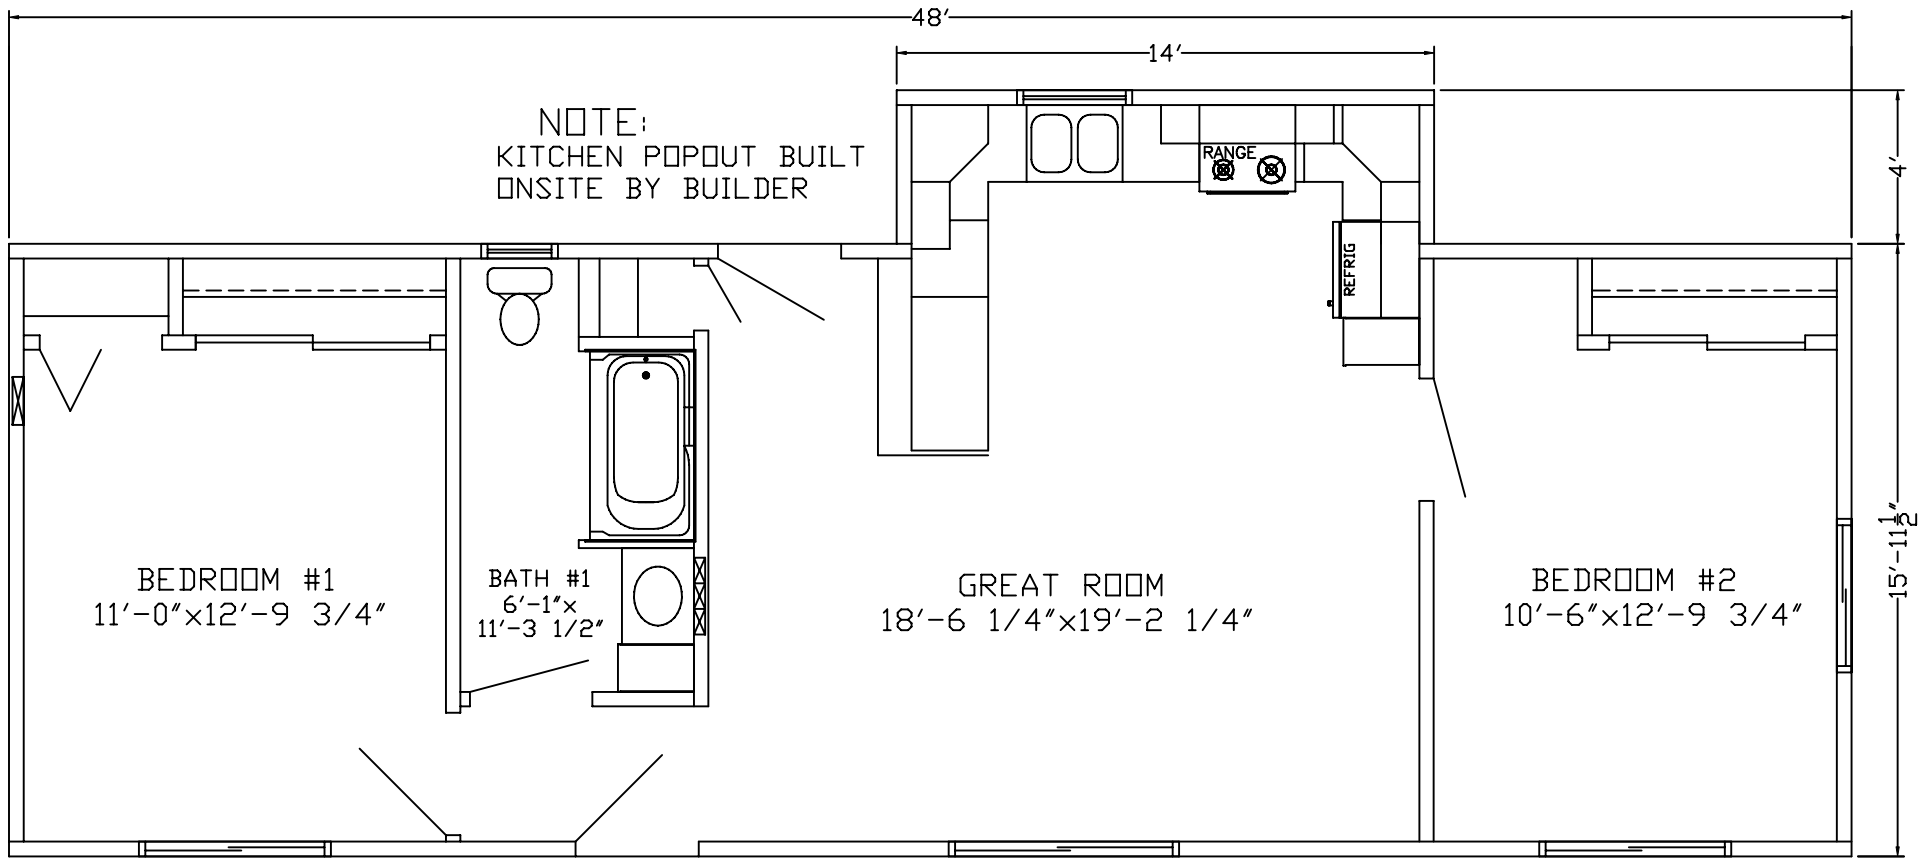

5/12 PITCH

**PITTSVILLE
HOMES INC**
 BOX C - HWY 80 SOUTH
 PITTSVILLE, WISCONSIN 54466

SERIES	SOLITUDE	
SIZE	16'X48'	828SF

FLOOR PLAN

DATE :
5-11-10

HOUSE NUMBER :
10-013

SERIES	SOLITUDE	
SIZE	16'X48'	824SF

FLOOR PLAN

DATE :
6-15-10

HOUSE NUMBER :
10-016

PITTSVILLE
HOMES INC
BOX C - HWY 80 SOUTH
PITTSVILLE, WISCONSIN 54466

5/12 PITCH

SERIES	SOLITUDE	
SIZE	16'X60'	958SF

FLOOR PLAN

DATE :
9-28-10