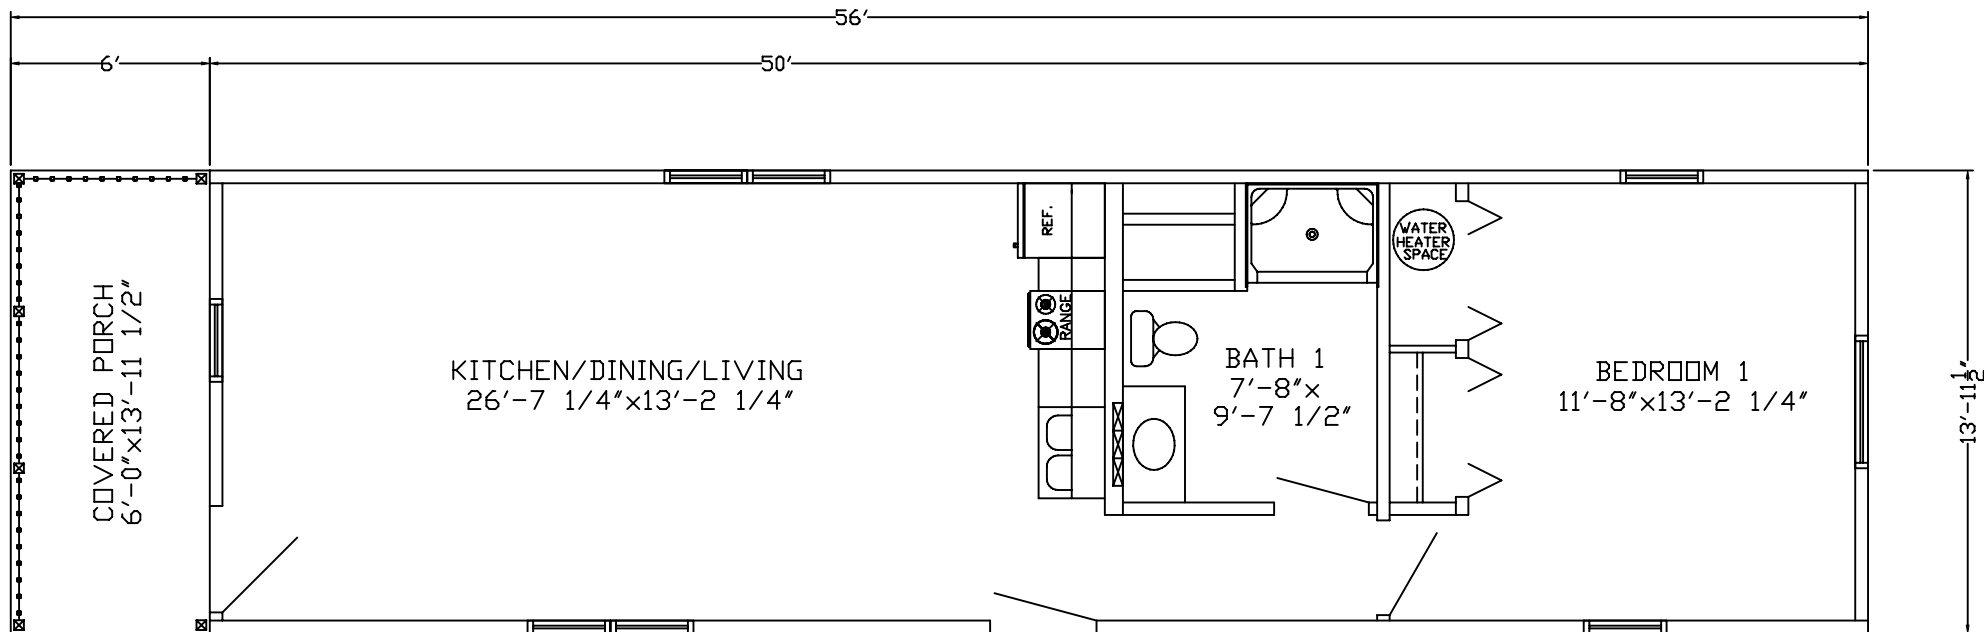

SERIES	SOLITUDE	
SIZE	14'X40'	560SF

FLOOR PLAN

DATE :
8-29-08

HOUSE NUMBER :
08-036

**PITTSVILLE
HOMES INC**
BOX C - HWY 80 SOUTH
PITTSVILLE, WISCONSIN 54466

SERIES	SOLITUDE	
SIZE	16' X 42'	670SF

FLOOR PLAN

DATE :
11-03-08

HOUSE NUMBER :
08-039

**PITTSVILLE
HOMES INC**
BOX C - HWY 80 SOUTH
PITTSVILLE, WISCONSIN 54466

SERIES	SOLITUDE	
SIZE	16' X 45'	718SF

FLOOR PLAN

DATE :
11-25-08

HOUSE NUMBER :
08-041

**PITTSVILLE
HOMES INC**
BOX C - HWY 80 SOUTH
PITTSVILLE, WISCONSIN 54466

SERIES	SOLITUDE	
SIZE	14'X50'	700SF

FLOOR PLAN

DATE :
3-10-10

HOUSE NUMBER :
10-006

PITTSVILLE
HOMES INC
BOX C - HWY 80 SOUTH
PITTSVILLE, WISCONSIN 54466

SERIES	SOLITUDE	
SIZE	14' X 46'	644SF

FLOOR PLAN

DATE :
4-20-10