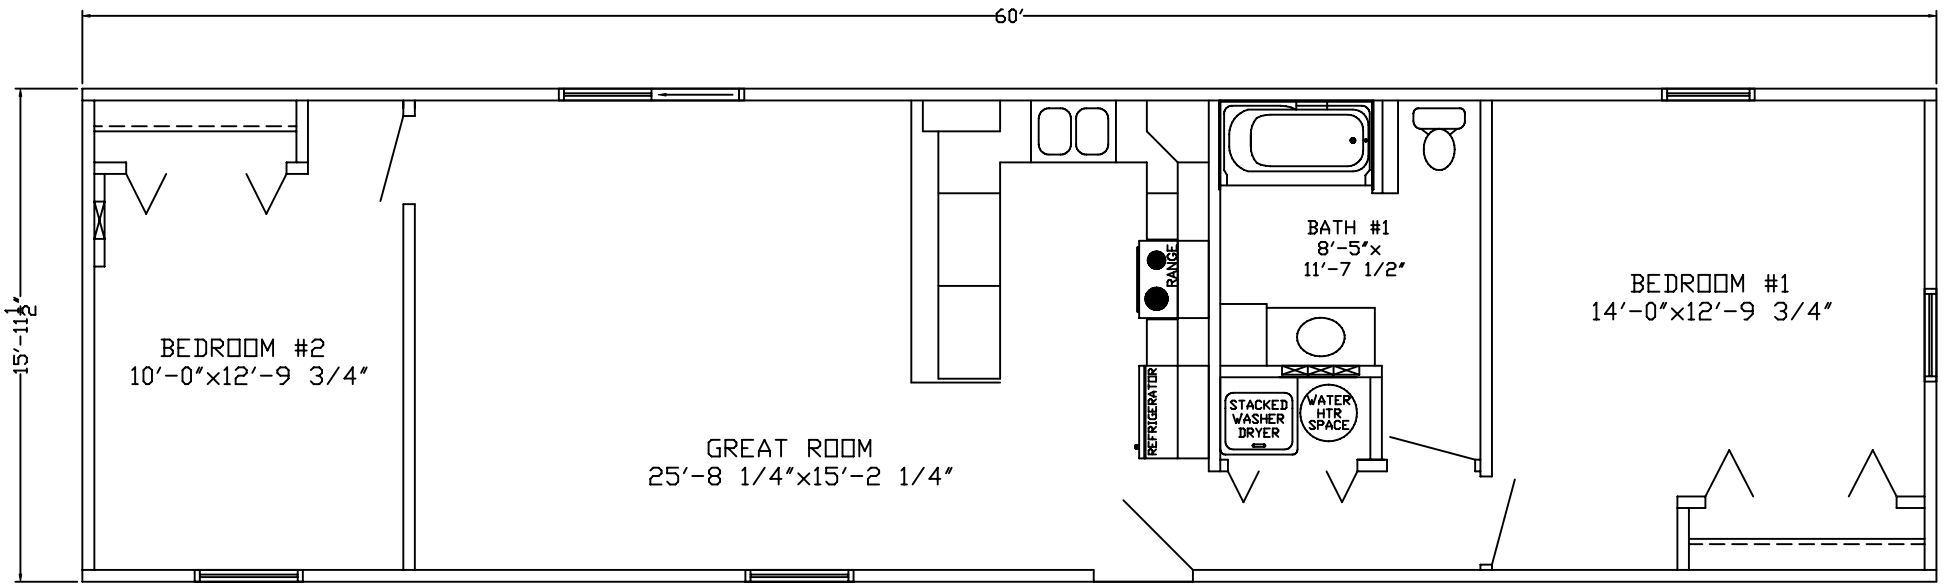

5/12 PITCH

SERIES	SOLITUDE	
SIZE	16'X60'	958SF

FLOOR PLAN

DATE :
9-28-10

HOUSE NUMBER :
10-025

PITTSVILLE HOMES INC
BOX C - HWY 80 SOUTH
PITTSVILLE, WISCONSIN 54466