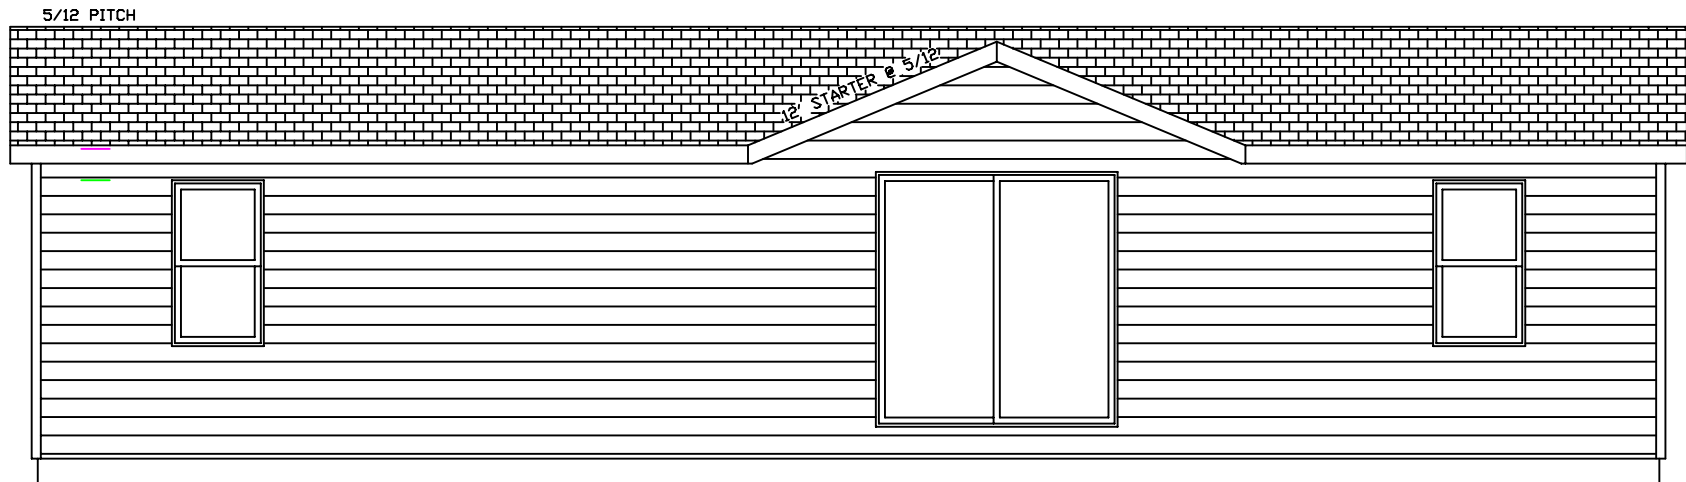

DATE :
11-03-08

HOUSE NUMBER :
08-039

**PITTSVILLE
HOMES INC**
BOX C - HWY 80 SOUTH
PITTSVILLE, WISCONSIN 54466

SERIES	SOLITUDE	
SIZE	16' X 45'	718SF

FLOOR PLAN

DATE :
11-25-08

HOUSE NUMBER :
08-041

**PITTSVILLE
HOMES INC**
BOX C - HWY 80 SOUTH
PITTSVILLE, WISCONSIN 54466

SERIES	SOLITUDE	
SIZE	14'X50'	700SF

FLOOR PLAN

DATE :
3-10-10

HOUSE NUMBER :
10-006

PITTSVILLE
HOMES INC
BOX C - HWY 80 SOUTH
PITTSVILLE, WISCONSIN 54466

SERIES	SOLITUDE	
SIZE	14' X 46'	644SF

FLOOR PLAN

DATE :
4-20-10

HOUSE NUMBER :
10-009

PITTSVILLE HOMES INC
 Quality Work A Heart
 BOX C - HWY 80 SOUTH
 PITTSVILLE, WISCONSIN 54466

SERIES	SOLITUDE
SIZE	14'X44'

616SF

FLOOR PLAN

DATE :	4-28-10
--------	---------

HOUSE NUMBER :	10-011
----------------	--------