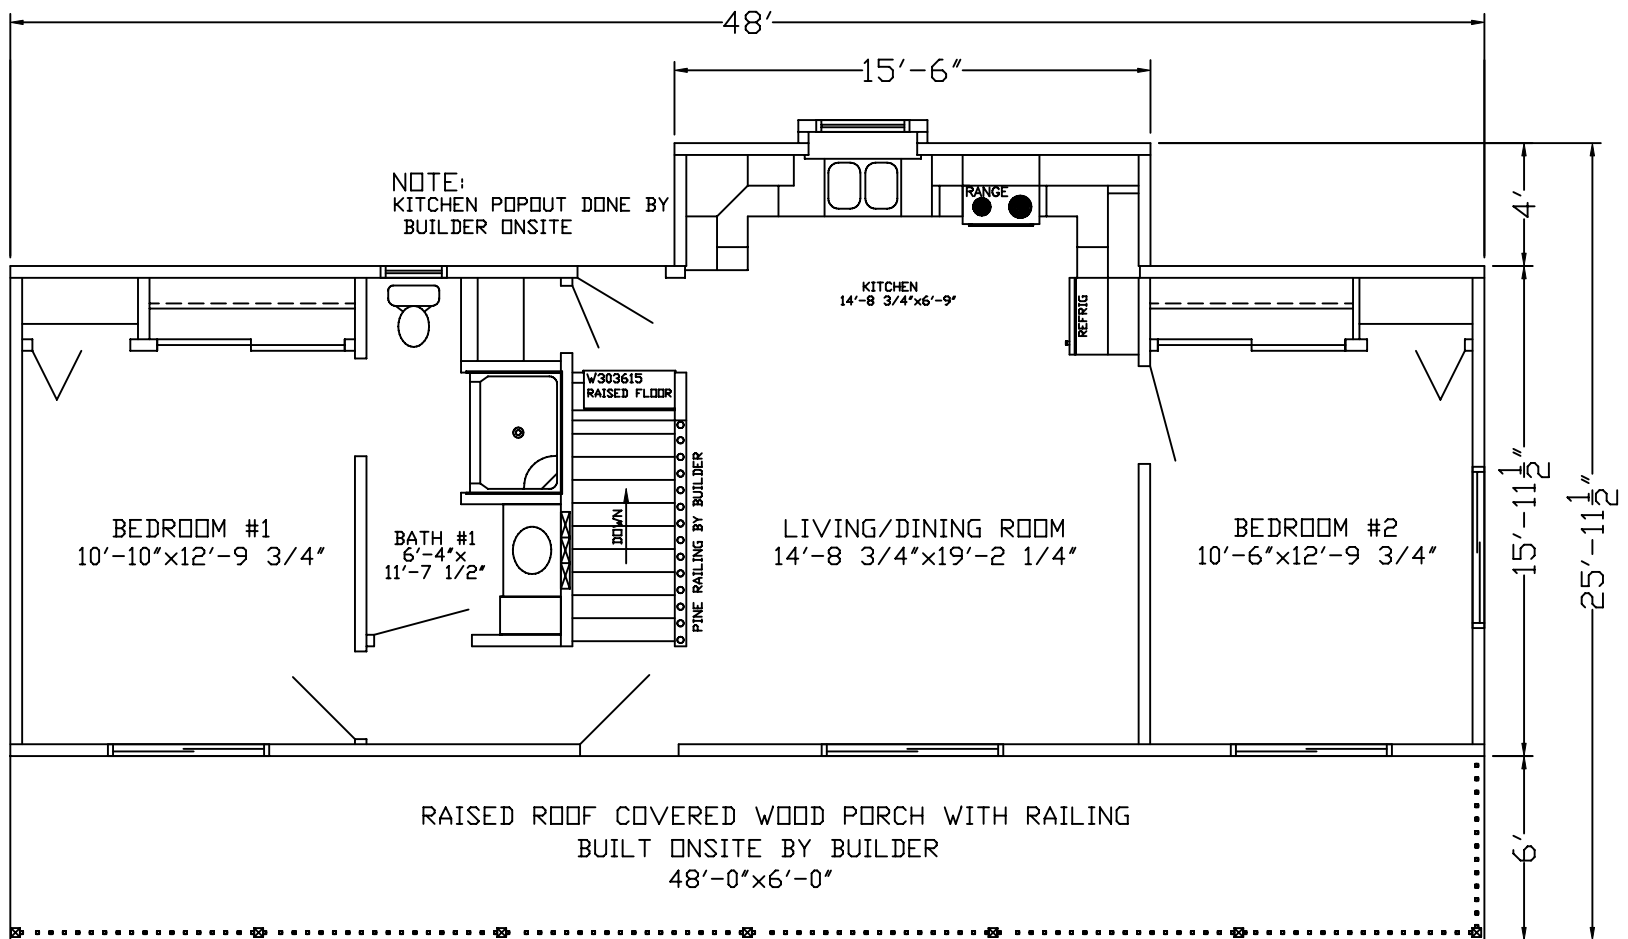

PITTSVILLE HOMES INC
 BOX C - HWY 80 SOUTH
 PITTSVILLE, WISCONSIN 54466

SERIES	SOLITUDE	
SIZE	14'X42'	588SF

FLOOR PLAN

DATE :
5-5-10

HOUSE NUMBER :
10-012

**PITTSVILLE
HOMES INC**
BOX C - HWY 80 SOUTH
PITTSVILLE, WISCONSIN 54466

5/12 PITCH

**PITTSVILLE
HOMES INC**
 BOX C - HWY 80 SOUTH
 PITTSVILLE, WISCONSIN 54466

SERIES	SOLITUDE	
SIZE	16'X48'	828SF

FLOOR PLAN

DATE :
5-11-10

HOUSE NUMBER :
10-013

SERIES	SOLITUDE	
SIZE	16'X48'	824SF