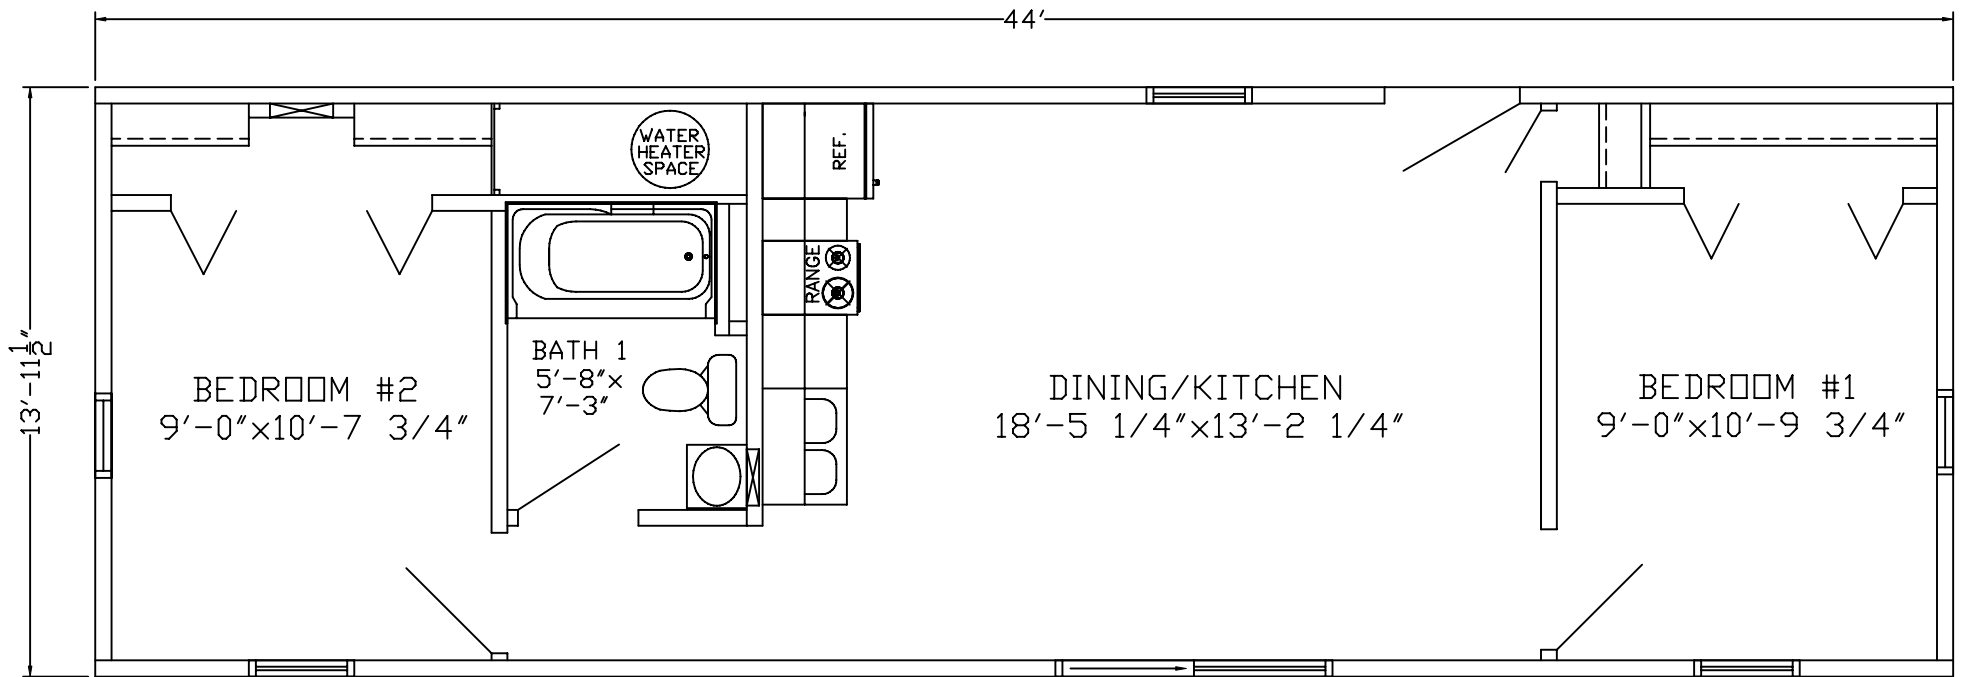

DATE :
11-03-08

HOUSE NUMBER :
08-039

**PITTSVILLE
HOMES INC**
BOX C - HWY 80 SOUTH
PITTSVILLE, WISCONSIN 54466

SERIES	SOLITUDE	
SIZE	16' X 45'	718SF

FLOOR PLAN

DATE :
11-25-08

HOUSE NUMBER :
08-041

**PITTSVILLE
HOMES INC**
BOX C - HWY 80 SOUTH
PITTSVILLE, WISCONSIN 54466

SERIES	SOLITUDE	
SIZE	14'X50'	700SF

FLOOR PLAN

DATE :
3-10-10

HOUSE NUMBER :
10-006

PITTSVILLE
HOMES INC
BOX C - HWY 80 SOUTH
PITTSVILLE, WISCONSIN 54466

SERIES	SOLITUDE	
SIZE	14' X 46'	644SF

FLOOR PLAN

DATE :
4-20-10

HOUSE NUMBER :
10-009

PITTSVILLE HOMES INC
 Quality Work A Heart
 BOX C - HWY 80 SOUTH
 PITTSVILLE, WISCONSIN 54466

SERIES	SOLITUDE
SIZE	14'X44'

616SF

FLOOR PLAN

DATE :	4-28-10
--------	---------

HOUSE NUMBER :	10-011
----------------	--------