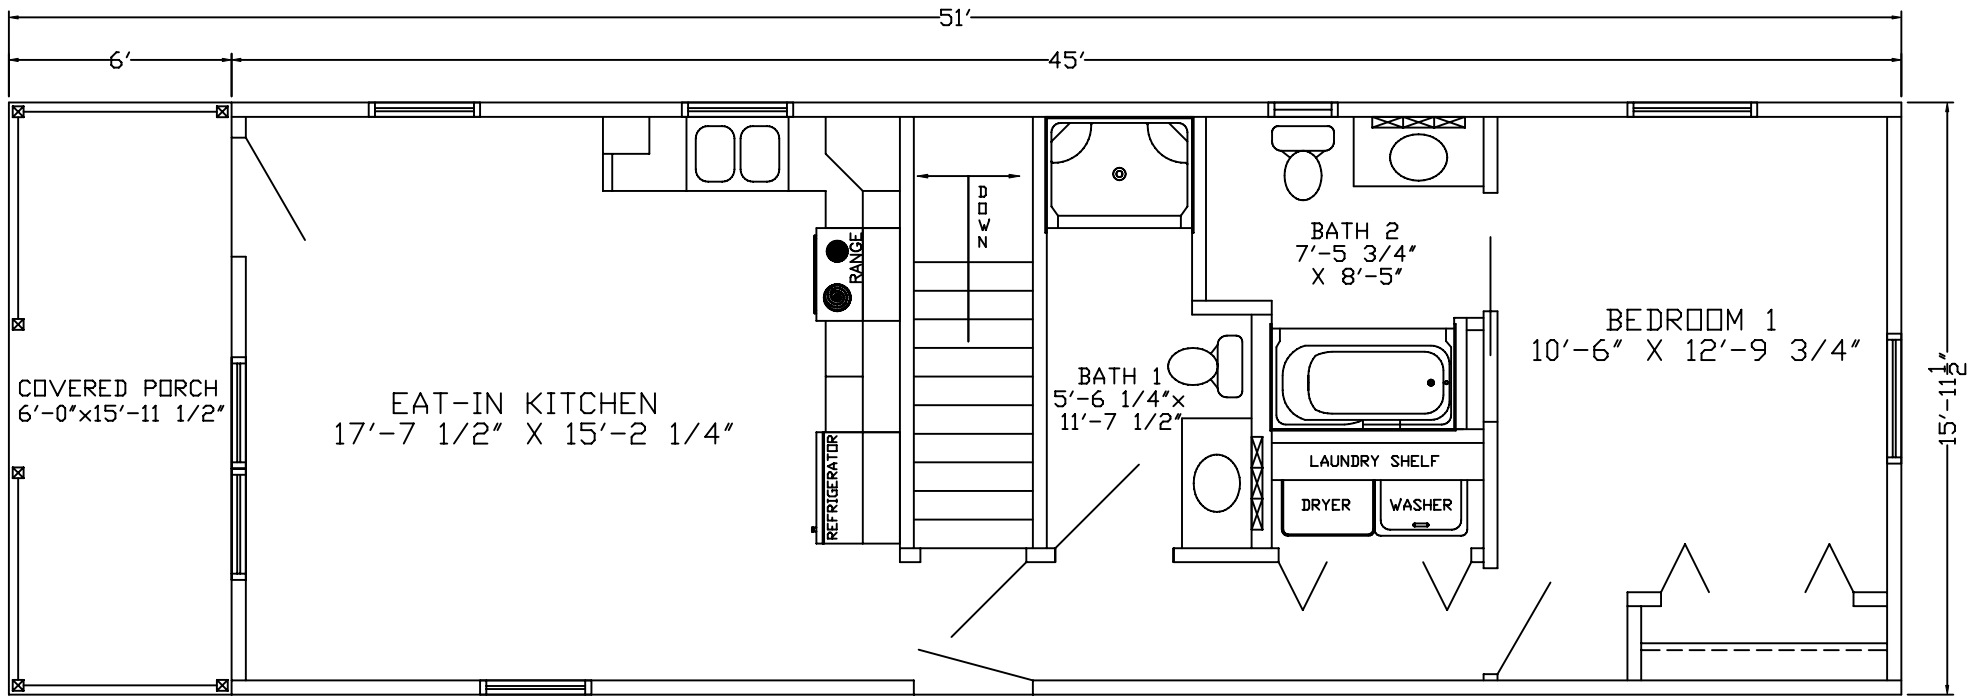

SERIES	SOLITUDE	
SIZE	14'X40'	560SF

FLOOR PLAN

DATE :
8-29-08

HOUSE NUMBER :
08-036

**PITTSVILLE
HOMES INC**
BOX C - HWY 80 SOUTH
PITTSVILLE, WISCONSIN 54466

SERIES	SOLITUDE	
SIZE	16' X 42'	670SF

FLOOR PLAN

DATE :
11-03-08

HOUSE NUMBER :
08-039

**PITTSVILLE
HOMES INC**
BOX C - HWY 80 SOUTH
PITTSVILLE, WISCONSIN 54466

SERIES	SOLITUDE	
SIZE	16' X 45'	718SF

FLOOR PLAN

DATE :
11-25-08

HOUSE NUMBER :
08-041

**PITTSVILLE
HOMES INC**
BOX C - HWY 80 SOUTH
PITTSVILLE, WISCONSIN 54466

SERIES	SOLITUDE	
SIZE	14'X50'	700SF

FLOOR PLAN

DATE :
3-10-10

HOUSE NUMBER :
10-006

PITTSVILLE
HOMES INC
BOX C - HWY 80 SOUTH
PITTSVILLE, WISCONSIN 54466

SERIES	SOLITUDE	
SIZE	14' X 46'	644SF

FLOOR PLAN

DATE :
4-20-10