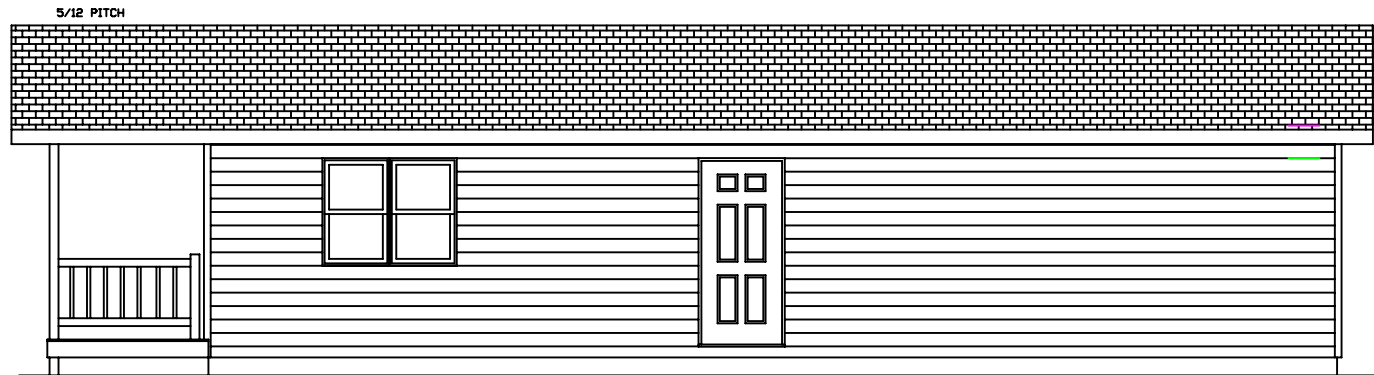

SERIES	SOLITUDE	
SIZE	14'X40'	560SF

FLOOR PLAN

DATE :
8-29-08

HOUSE NUMBER :
08-036

**PITTSVILLE
HOMES INC**
BOX C - HWY 80 SOUTH
PITTSVILLE, WISCONSIN 54466

SERIES	SOLITUDE	
SIZE	16' X 42'	670SF

FLOOR PLAN

DATE :
11-03-08

HOUSE NUMBER :
08-039

**PITTSVILLE
HOMES INC**
BOX C - HWY 80 SOUTH
PITTSVILLE, WISCONSIN 54466

SERIES	SOLITUDE	
SIZE	16' X 45'	718SF

FLOOR PLAN

DATE :
11-25-08

HOUSE NUMBER :
08-041

**PITTSVILLE
HOMES INC**
BOX C - HWY 80 SOUTH
PITTSVILLE, WISCONSIN 54466

SERIES	SOLITUDE	
SIZE	14'X50'	700SF

FLOOR PLAN

DATE :
3-10-10

HOUSE NUMBER :
10-006

PITTSVILLE
HOMES INC
BOX C - HWY 80 SOUTH
PITTSVILLE, WISCONSIN 54466

SERIES	SOLITUDE	
SIZE	14' X 46'	644SF

FLOOR PLAN

DATE :
4-20-10

HOUSE NUMBER :
10-009

PITTSVILLE HOMES INC
 Quality Work A Heart
 BOX C - HWY 80 SOUTH
 PITTSVILLE, WISCONSIN 54466

SERIES	SOLITUDE
SIZE	14'X44'

616SF

FLOOR PLAN

DATE :	4-28-10
--------	---------

HOUSE NUMBER :	10-011
----------------	--------