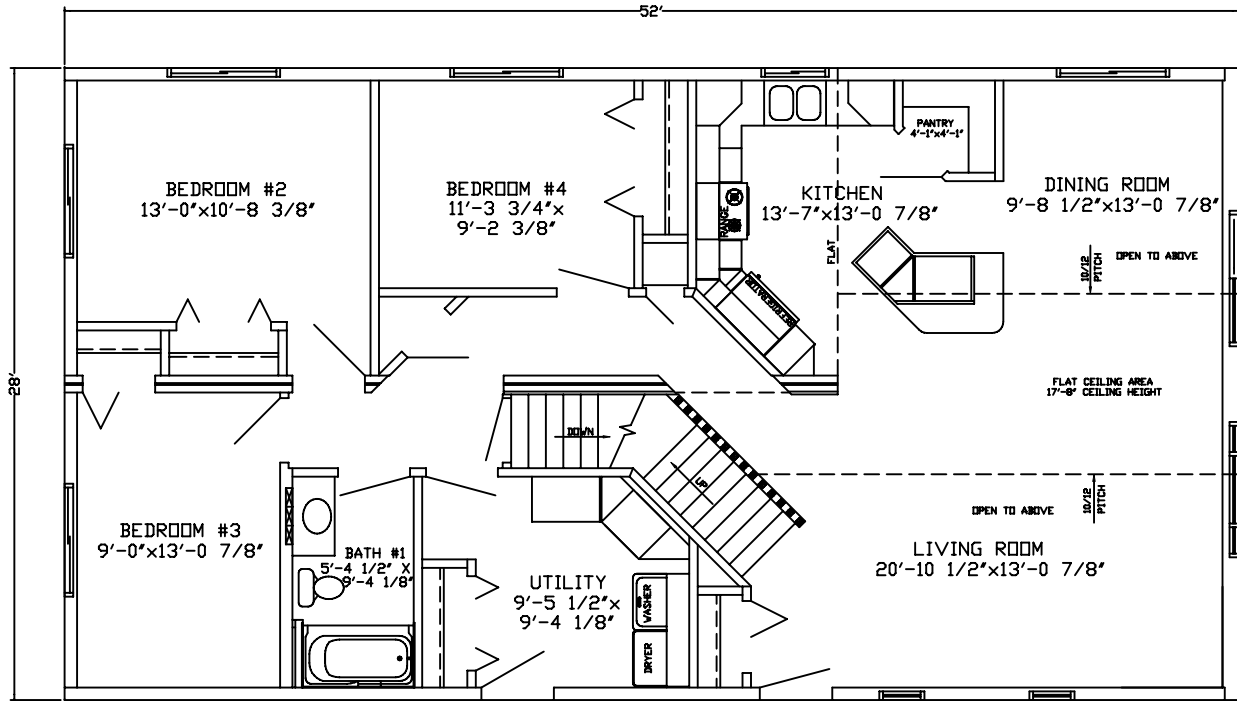

SERIES PREMIUM  
MODEL LOFT

FLOOR PLAN

DATE :  
6-24-09

HOUSE NUMBER :  
09-010

PITTSVILLE  
HOMES INC  
BOX C - HWY 80 SOUTH  
PITTSVILLE, WISCONSIN 54466

FIRST FLOOR

LOFT/SECOND FLOOR

SERIES PREMIUM  
MODEL LOFT

FLOOR PLAN

DATE :  
11-18-09

HOUSE NUMBER :  
09-022

**PITTSVILLE**  
*Quality*  
**HOMES INC**  
BOX C - HWY 80 SOUTH  
PITTSVILLE, WISCONSIN 54466