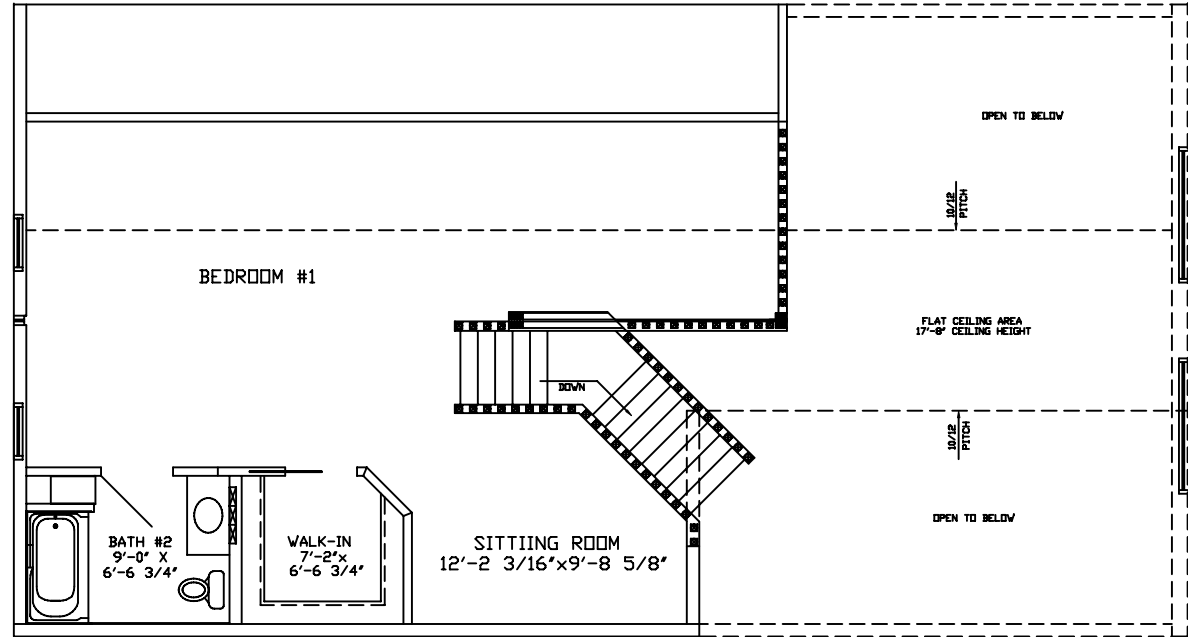

SERIES PREMIUM  
MODEL LOFT

FLOOR PLAN

DATE :  
6-24-09

HOUSE NUMBER :  
09-010

PITTSVILLE  
HOMES INC  
BOX C - HWY 80 SOUTH  
PITTSVILLE, WISCONSIN 54466

FIRST FLOOR

LOFT/SECOND FLOOR

SERIES PREMIUM  
MODEL LOFT

FLOOR PLAN

DATE :  
11-18-09

HOUSE NUMBER :  
09-022

**PITTSVILLE**  
*Quality*  
**HOMES INC**  
BOX C - HWY 80 SOUTH  
PITTSVILLE, WISCONSIN 54466